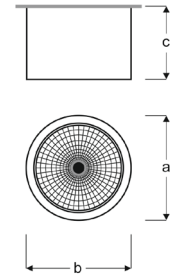

COSA

VSP03 5018F SB30
VSP03 5018F SB40
VSP03 5018F SB60

COB LED Surface Round Downlight Luminaires

Power (W)	Lumen (lm)	Efficacy (lm/W)	Kelvin (K)	Dimension (mm)axbxc	Pcs/Pack
18W	1800	100	3000 4000 6000	152x152x100	15