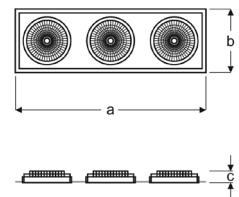

ARTA

VSP03 5020H AB30
VSP03 5020H AB40
VSP03 5020H AB60

COB LED Recessed Round Downlight Luminaires

Power (W)	Lumen (lm)	Efficacy (lm/W)	Kelvin (K)	Dimension (mm)axbxc	Pcs/Pack
20W	2000	100	3000 4000 6000	170x170x50	20

ARTA

VSP03 5030H AB30
VSP03 5030H AB40
VSP03 5030H AB60

COB LED Recessed Round Downlight Luminaires

Power (W)	Lumen (lm)	Efficacy (lm/W)	Kelvin (K)	Dimension (mm)axbxc	Pcs/Pack
30W	3000	100	3000 4000 6000	170x170x50	20

ARKA

VSP03 2230HA AB30
VSP03 2230HA AB40
VSP03 2230HA AB60

COB LED Recessed Square Downlight Luminaires

Power (W)	Lumen (lm)	Efficacy (lm/W)	Kelvin (K)	Dimension (mm)axbxc	Pcs/Pack
30W	3000	100	3000 4000 6000	170x170x50	20

ARKA

VSP03 2460HA AB30
VSP03 2460HA AB40
VSP03 2460HA AB60

COB LED Recessed Square Downlight Luminaires

Power (W)	Lumen (lm)	Efficacy (lm/W)	Kelvin (K)	Dimension (mm)axbxc	Pcs/Pack
60W	6000	100	3000 4000 6000	315x170x50	10

ARKA

VSP03 2690HA AB30
VSP03 2690HA AB40
VSP03 2690HA AB60

COB LED Recessed Square Downlight Luminaires

Power (W)	Lumen (lm)	Efficacy (lm/W)	Kelvin (K)	Dimension (mm)axbxc	Pcs/Pack
90W	9000	100	3000 4000 6000	460x170x50	4