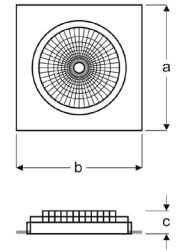

TIKA

VSP03 2460GK AB30
VSP03 2460GK AB40
VSP03 2460GK AB60

COB LED Recessed Square Downlight Luminaires

Power (W)	Lumen (lm)	Efficacy (lm/W)	Kelvin (K)	Dimension (mm)axbxc	Pcs/Pack
60W	6000	100	3000 4000 6000	310x160x50	10