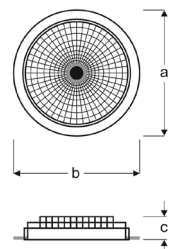

CORA

VSP03 6025E AB30
VSP03 6025E AB40
VSP03 6025E AB60

6inc COB LED Recessed Round Downlight Luminaires

Power (W)	Lumen (lm)	Efficacy (lm/W)	Kelvin (K)	Dimension (mm)axbxc	Pcs/Pack
25W	2500	100	3000 4000 6000	200x200x50	20