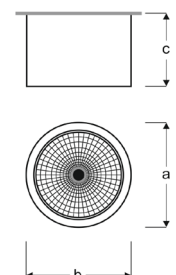

CORA

VSP03 8032E AB30
VSP03 8032E AB40
VSP03 8032E AB60

8inc COB LED Recessed Round Downlight Luminaires

Power (W)	Lumen (lm)	Efficacy (lm/W)	Kelvin (K)	Dimension (mm)axbxc	Pcs/Pack
32W	3200	100	3000 4000 6000	240x240x50	20

COSA

VSP03 4012F SB30
VSP03 4012F SB40
VSP03 4012F SB60

COB LED Surface Round Downlight Luminaires

Power (W)	Lumen (lm)	Efficacy (lm/W)	Kelvin (K)	Dimension (mm)axbxc	Pcs/Pack
12W	1200	100	3000 4000 6000	132x132x100	20

COSA

VSP03 5018F SB30
VSP03 5018F SB40
VSP03 5018F SB60

COB LED Surface Round Downlight Luminaires

Power (W)	Lumen (lm)	Efficacy (lm/W)	Kelvin (K)	Dimension (mm)axbxc	Pcs/Pack
18W	1800	100	3000 4000 6000	152x152x100	15

COSA

VSP03 6025F SB30
VSP03 6025F SB40
VSP03 6025F SB60

COB LED Surface Round Downlight Luminaires

Power (W)	Lumen (lm)	Efficacy (lm/W)	Kelvin (K)	Dimension (mm)axbxc	Pcs/Pack
25W	2500	100	3000 4000 6000	202x202x100	10

COSA

VSP03 8032F SB30
VSP03 8032F SB40
VSP03 8032F SB60

COB LED Surface Round Downlight Luminaires

Power (W)	Lumen (lm)	Efficacy (lm/W)	Kelvin (K)	Dimension (mm)axbxc	Pcs/Pack
32W	3200	100	3000 4000 6000	242x242x100	8