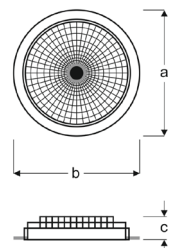

NUKA

VSP03 6024D SB30
VSP03 6024D SB40
VSP03 6024D SB60

6inc Surface Square Downlight Luminaires

Power (W)	Lumen (lm)	Efficacy (lm/W)	Kelvin (K)	Dimension (mm)axbxc	Pcs/Pack
24W	2400	100	3000 4000 6000	185x185x140	4

CORA

VSP03 3009E AB30
VSP03 3009E AB40
VSP03 3009E AB60

3inc COB LED Recessed Round Downlight Luminaires

Power (W)	Lumen (lm)	Efficacy (lm/W)	Kelvin (K)	Dimension (mm)axbxc	Pcs/Pack
9W	900	100	3000 4000 6000	110x110x50	40

CORA

VSP03 4012E AB30
VSP03 4012E AB40
VSP03 4012E AB60

4inc COB LED Recessed Round Downlight Luminaires

Power (W)	Lumen (lm)	Efficacy (lm/W)	Kelvin (K)	Dimension (mm)axbxc	Pcs/Pack
12W	1200	100	3000 4000 6000	130x130x50	40

CORA

VSP03 5018E AB30
VSP03 5018E AB40
VSP03 5018E AB60

5inc COB LED Recessed Round Downlight Luminaires

Power (W)	Lumen (lm)	Efficacy (lm/W)	Kelvin (K)	Dimension (mm)axbxc	Pcs/Pack
18W	1800	100	3000 4000 6000	150x150x50	30

CORA

VSP03 6025E AB30
VSP03 6025E AB40
VSP03 6025E AB60

6inc COB LED Recessed Round Downlight Luminaires

Power (W)	Lumen (lm)	Efficacy (lm/W)	Kelvin (K)	Dimension (mm)axbxc	Pcs/Pack
25W	2500	100	3000 4000 6000	200x200x50	20