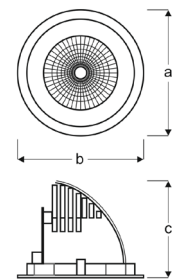

MOVA

VSP03 5020M AS30
VSP03 5020M AS40
VSP03 5020M AS60

Recessed Moveable Downlight Luminaires

Power (W)	Lumen (lm)	Efficacy (lm/W)	Kelvin (K)	Dimension (mm)axbxc	Pcs/Pack
20W	2000	100	3000 4000 6000	186x186x152	10