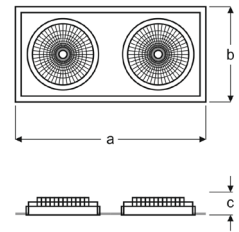

ARKA

VSP03 2690HA AB30
VSP03 2690HA AB40
VSP03 2690HA AB60

COB LED Recessed Square Downlight Luminaires

Power (W)	Lumen (lm)	Efficacy (lm/W)	Kelvin (K)	Dimension (mm)axbxc	Pcs/Pack
90W	9000	100	3000 4000 6000	460x170x50	4