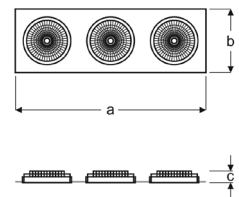

TIRA

VSP03 5020G AB30
VSP03 5020G AB40
VSP03 5020G AB60

COB LED Recessed Round Downlight Luminaires

Power (W)	Lumen (lm)	Efficacy (lm/W)	Kelvin (K)	Dimension (mm)axbxc	Pcs/Pack
20W	2000	100	3000 4000 6000	160x160x50	20

TIRA

VSP03 5030G AB30
VSP03 5030G AB40
VSP03 5030G AB60

COB LED Recessed Round Downlight Luminaires

Power (W)	Lumen (lm)	Efficacy (lm/W)	Kelvin (K)	Dimension (mm)axbxc	Pcs/Pack
30W	3000	100	3000 4000 6000	160x160x50	20

TIKA

VSP03 2230GK AB30
VSP03 2230GK AB40
VSP03 2230GK AB60

COB LED Recessed Square Downlight Luminaires

Power (W)	Lumen (lm)	Efficacy (lm/W)	Kelvin (K)	Dimension (mm)axbxc	Pcs/Pack
30W	3000	100	3000 4000 6000	160x160x50	20

TIKA

VSP03 2460GK AB30
VSP03 2460GK AB40
VSP03 2460GK AB60

COB LED Recessed Square Downlight Luminaires

Power (W)	Lumen (lm)	Efficacy (lm/W)	Kelvin (K)	Dimension (mm)axbxc	Pcs/Pack
60W	6000	100	3000 4000 6000	310x160x50	10

TIKA

VSP03 2690GK AB30
VSP03 2690GK AB40
VSP03 2690GK AB60

COB LED Recessed Square Downlight Luminaires

Power (W)	Lumen (lm)	Efficacy (lm/W)	Kelvin (K)	Dimension (mm)axbxc	Pcs/Pack
90W	9000	100	3000 4000 6000	460x160x50	4