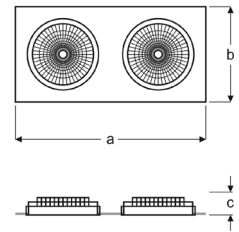

TIKA

VSP03 2690GK AB30
VSP03 2690GK AB40
VSP03 2690GK AB60

COB LED Recessed Square Downlight Luminaires

Power (W)	Lumen (lm)	Efficacy (lm/W)	Kelvin (K)	Dimension (mm)axbxc	Pcs/Pack
90W	9000	100	3000 4000 6000	460x160x50	4