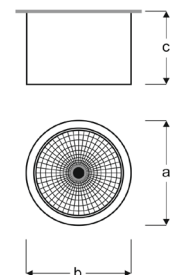

COSA

VSP03 8032F SB30
VSP03 8032F SB40
VSP03 8032F SB60

COB LED Surface Round Downlight Luminaires

Power (W)	Lumen (lm)	Efficacy (lm/W)	Kelvin (K)	Dimension (mm)axbxc	Pcs/Pack
32W	3200	100	3000 4000 6000	242x242x100	8