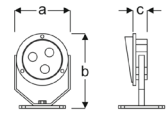

KENE

VAL13 1206D UG30
VAL13 1206D UG40
VAL13 1206D UG60

Grass Luminaires

Power (W)	Lumen (lm)	Efficacy (lm/W)	Kelvin (K)	Dimension (mm)axbxc	Pcs/Pack
6W	600	100	3000 4000 6000	125x125x122	1