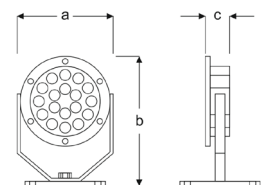

KENE

VAL13 1818D UG30
VAL13 1818D UG40
VAL13 1818D UG60

Grass Luminaires

Power (W)	Lumen (lm)	Efficacy (lm/W)	Kelvin (K)	Dimension (mm)axbxc	Pcs/Pack
18W	1800	100	3000 4000 6000	185x185x175	1