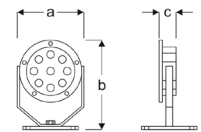

KENE

VAL13 1512D UG30
VAL13 1512D UG40
VAL13 1512D UG60

Grass Luminaires

Power (W)	Lumen (lm)	Efficacy (lm/W)	Kelvin (K)	Dimension (mm)axbxc	Pcs/Pack
12W	1200	100	3000 4000 6000	155x155x170	1