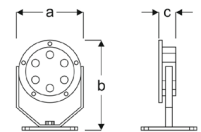

KENE

VAL13 1209D UG30
VAL13 1209D UG40
VAL13 1209D UG60

Grass Luminaires

Power (W)	Lumen (lm)	Efficacy (lm/W)	Kelvin (K)	Dimension (mm)axbxc	Pcs/Pack
9W	900	100	3000 4000 6000	125x125x122	1