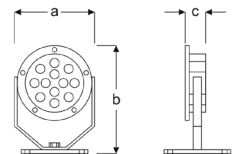

KENE

VAL13 1103D UG30
VAL13 1103D UG40
VAL13 1103D UG60

Grass Luminaires

Power (W)	Lumen (lm)	Efficacy (lm/W)	Kelvin (K)	Dimension (mm)axbxc	Pcs/Pack
3W	300	100	3000 4000 6000	110x110x75	1

KENE

VAL13 1206D UG30
VAL13 1206D UG40
VAL13 1206D UG60

Grass Luminaires

Power (W)	Lumen (lm)	Efficacy (lm/W)	Kelvin (K)	Dimension (mm)axbxc	Pcs/Pack
6W	600	100	3000 4000 6000	125x125x122	1

KENE

VAL13 1209D UG30
VAL13 1209D UG40
VAL13 1209D UG60

Grass Luminaires

Power (W)	Lumen (lm)	Efficacy (lm/W)	Kelvin (K)	Dimension (mm)axbxc	Pcs/Pack
9W	900	100	3000 4000 6000	125x125x122	1

KENE

VAL13 1512D UG30
VAL13 1512D UG40
VAL13 1512D UG60

Grass Luminaires

Power (W)	Lumen (lm)	Efficacy (lm/W)	Kelvin (K)	Dimension (mm)axbxc	Pcs/Pack
12W	1200	100	3000 4000 6000	155x155x170	1

KENE

VAL13 1818D UG30
VAL13 1818D UG40
VAL13 1818D UG60

Grass Luminaires

Power (W)	Lumen (lm)	Efficacy (lm/W)	Kelvin (K)	Dimension (mm)axbxc	Pcs/Pack
18W	1800	100	3000 4000 6000	185x185x175	1