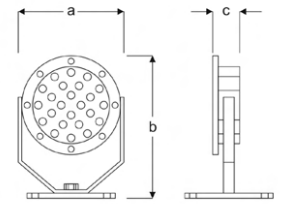

KENE

VAL13 2336D UG30
VAL13 2336D UG40
VAL13 2336D UG60

Grass Luminaires

Power (W)	Lumen (lm)	Efficacy (lm/W)	Kelvin (K)	Dimension (mm)axbxc	Pcs/Pack
36W	3600	100	3000 4000 6000	235x235x210	1

TREA

VAL13 1010E US30
VAL13 1010E US40
VAL13 1010E US60

Grass Luminaires

Power (W)	Lumen (lm)	Efficacy (lm/W)	Kelvin (K)	Dimension (mm)axbxc	Pcs/Pack
10W	900	90	3000 4000 6000	60x120x30	1