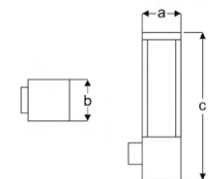

VUNA

VAL12 1206P WG30

VAL12 1206P WG40

VAL12 1206P WG60

Decorative Wall Mounted Luminaires

Power (W)	Lumen (lm)	Efficacy (lm/W)	Kelvin (K)	Dimension (mm)axbxc	Pcs/Pack
6W	540	90	3000 4000 6000	100x100x250	1