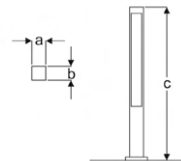

LIBA

VBL11 0808S UG30
VBL11 0808S UG40
VBL11 0808S UG60

Architectural Bollard Luminaires

Power (W)	Lumen (lm)	Efficacy (lm/W)	Kelvin (K)	Dimension (mm)axbxc	Pcs/Pack
8W	720	90	3000 4000 6000	70x70x750	1