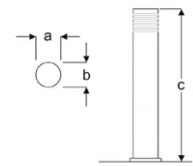

BOLTA

VBL11 0810J UG30
VBL11 0810J UG40
VBL11 0810J UG60

Architectural Bollard Luminaires

Power (W)	Lumen (lm)	Efficacy (lm/W)	Kelvin (K)	Dimension (mm)axbxc	Pcs/Pack
10W	900	90	3000 4000 6000	100x100x800	1