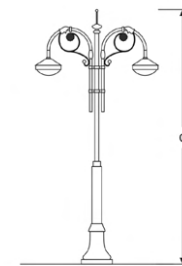

MANEK

VPA10 3130S UG30
VPA10 3130S UG40
VPA10 3130S UG60

Single Console Classic Park Luminaires

Power (W)	Lumen (lm)	Efficacy (lm/W)	Kelvin (K)	Dimension (mm)axbxc	Pcs/Pack
30W	3000	100	3000 4000 6000	3000	1