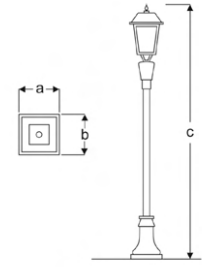

KLAB

VPA10 3130R UG30
VPA10 3130R UG40
VPA10 3130R UG60

Single Console Classic Park Luminaires

Power (W)	Lumen (lm)	Efficacy (lm/W)	Kelvin (K)	Dimension (mm)axbxc	Pcs/Pack
30W	3000	100	3000 4000 6000	3000	1