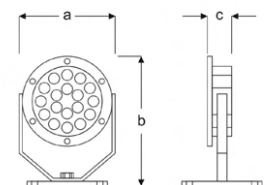

KENE

VAL13 1818D UG30
VAL13 1818D UG40
VAL13 1818D UG60

Grass Luminaires

Power (W)	Lumen (lm)	Efficacy (lm/W)	Kelvin (K)	Dimension (mm)axbxc	Pcs/Pack
18W	1800	100	3000 4000 6000	185x185x175	1