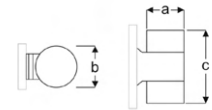

HELRA

VAL12 1206N WG30

VAL12 1206N WG40

VAL12 1206N WG40

Decorative Wall Mounted Luminaires

Power (W)	Lumen (lm)	Efficacy (lm/W)	Kelvin (K)	Dimension (mm)axbxc	Pcs/Pack
6W	540	90	3000 4000 6000	70x70x220	1