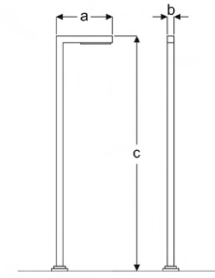

REKA

VPA10 3130A UG30
VPA10 3130A UG40
VPA10 3130A UG60

Single Console Architectural Urban Luminaires

Power (W)	Lumen (lm)	Efficacy (lm/W)	Kelvin (K)	Dimension (mm)axbxc	Pcs/Pack
30W	3600	120	3000 4000 6000	700x120x3000	1

REKA

VPA10 3260A UG30
VPA10 3260A UG40
VPA10 3260A UG60

Double Console Architectural Urban Luminaires

Power (W)	Lumen (lm)	Efficacy (lm/W)	Kelvin (K)	Dimension (mm)axbxc	Pcs/Pack
60W	7200	120	3000 4000 6000	1400x120x3000	1

ZANA

VPA10 3030B UG30
VPA10 3030B UG40
VPA10 3030B UG60

Architectural Urban Luminaires

Power (W)	Lumen (lm)	Efficacy (lm/W)	Kelvin (K)	Dimension (mm)axbxc	Pcs/Pack
30W	3000	100	3000 4000 6000	150x150x3000	1

VUNA

VPA10 3030C UG30
VPA10 3030C UG40
VPA10 3030C UG60

Architectural Urban Luminaires

Power (W)	Lumen (lm)	Efficacy (lm/W)	Kelvin (K)	Dimension (mm)axbxc	Pcs/Pack
30W	3000	100	3000 4000 6000	150x150x3000	1

ODAR

VPA10 3040D UG30
VPA10 3040D UG40
VPA10 3040D UG60

Architectural Urban Luminaires

Power (W)	Lumen (lm)	Efficacy (lm/W)	Kelvin (K)	Dimension (mm)axbxc	Pcs/Pack
40W	4000	100	3000 4000 6000	150x150x3000	1