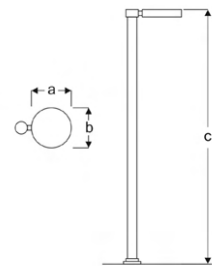

ONIN

VPA10 3130E UG30
VPA10 3130E UG40
VPA10 3130E UG60

Architectural Round Urban Luminaires

Power (W)	Lumen (lm)	Efficacy (lm/W)	Kelvin (K)	Dimension (mm)axbxc	Pcs/Pack
30W	3600	120	3000 4000 6000	500x500x3000	1

KANIN

VPA10 3130F UG30
VPA10 3130F UG40
VPA10 3130F UG60

Architectural Square Urban Luminaires

Power (W)	Lumen (lm)	Efficacy (lm/W)	Kelvin (K)	Dimension (mm)axbxc	Pcs/Pack
30W	3600	120	3000 4000 6000	500x500x3000	1

VERON

VPA10 3130G UG30
VPA10 3130G UG40
VPA10 3130G UG60

Architectural Urban Luminaires

Power (W)	Lumen (lm)	Efficacy (lm/W)	Kelvin (K)	Dimension (mm)axbxc	Pcs/Pack
30W	3600	120	3000 4000 6000	400x400x3000	1

DERA

VPA10 3130H UG30
VPA10 3130H UG40
VPA10 3130H UG60

Single Architectural Urban Luminaires

Power (W)	Lumen (lm)	Efficacy (lm/W)	Kelvin (K)	Dimension (mm)axbxc	Pcs/Pack
30W	3000	100	3000 4000 6000	400x400x3000	1

DERA

VPA10 3260H UG30
VPA10 3260H UG40
VPA10 3260H UG60

Double Architectural Urban Luminaires

Power (W)	Lumen (lm)	Efficacy (lm/W)	Kelvin (K)	Dimension (mm)axbxc	Pcs/Pack
60W	6000	100	3000 4000 6000	900x400x3000	1