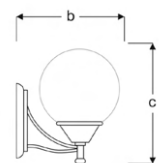

BELU

VAL12 2400K WS00

Decorative Wall Mounted Luminaires

Power (W)	Lumen (lm)	Efficacy (lm/W)	Kelvin (K)	Dimension (mm)axbxc	Pcs/Pack
1XE27	720	80	3000 4000 6000	250x440	1

BENU

VAL12 2400L WS00

Decorative Wall Mounted Luminaires

Power (W)	Lumen (lm)	Efficacy (lm/W)	Kelvin (K)	Dimension (mm)axbxc	Pcs/Pack
1XE27	720	80	3000 4000 6000	280x380	1

KUYE

VAL12 3200SA WS00

Decorative Wall Mounted Luminaires

Power (W)	Lumen (lm)	Efficacy (lm/W)	Kelvin (K)	Dimension (mm)axbxc	Pcs/Pack
1XE27	720	80	3000 4000 6000	280x250	1

KUPO

VAL12 3400SB WS00

Decorative Wall Mounted Luminaires

Power (W)	Lumen (lm)	Efficacy (lm/W)	Kelvin (K)	Dimension (mm)axbxc	Pcs/Pack
1XE27	720	80	3000 4000 6000	350x400	1

KUPA

VAL12 3400SC WS00

Decorative Wall Mounted Luminaires

Power (W)	Lumen (lm)	Efficacy (lm/W)	Kelvin (K)	Dimension (mm)axbxc	Pcs/Pack
1XE27	720	80	3000 4000 6000	280x380	1