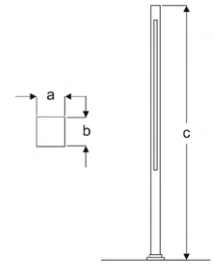

VUNA

VPA10 3030C UG30
VPA10 3030C UG40
VPA10 3030C UG60

Architectural Urban Luminaires

Power (W)	Lumen (lm)	Efficacy (lm/W)	Kelvin (K)	Dimension (mm)axbxc	Pcs/Pack
30W	3000	100	3000 4000 6000	150x150x3000	1