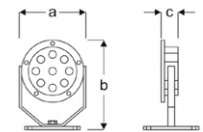

KENE

VAL13 1512D UG30
VAL13 1512D UG40
VAL13 1512D UG60

Grass Luminaires

Power (W)	Lumen (lm)	Efficacy (lm/W)	Kelvin (K)	Dimension (mm)axbxc	Pcs/Pack
12W	1200	100	3000 4000 6000	155x155x170	1