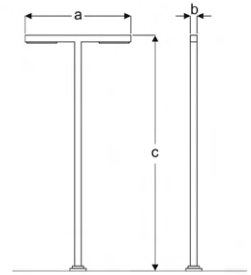

REKA

VPA10 3260A UG30
VPA10 3260A UG40
VPA10 3260A UG60

Double Console Architectural Urban Luminaires

Power (W)	Lumen (lm)	Efficacy (lm/W)	Kelvin (K)	Dimension (mm)axbxc	Pcs/Pack
60W	7200	120	3000 4000 6000	1400x120x3000	1

ZANA

VPA10 3030B UG30
VPA10 3030B UG40
VPA10 3030B UG60

Architectural Urban Luminaires

Power (W)	Lumen (lm)	Efficacy (lm/W)	Kelvin (K)	Dimension (mm)axbxc	Pcs/Pack
30W	3000	100	3000 4000 6000	150x150x3000	1