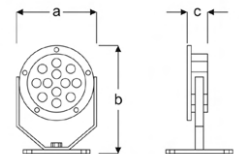

Power (W)	Lumen (lm)	Efficacy (lm/W)	Kelvin (K)	Dimension (mm)axbxc	Pcs/Pack
9W	900	100	3000 4000 6000	125x125x122	1

KENE

VAL13 1512D UG30
VAL13 1512D UG40
VAL13 1512D UG60

Grass Luminaires

Power (W)	Lumen (lm)	Efficacy (lm/W)	Kelvin (K)	Dimension (mm)axbxc	Pcs/Pack
12W	1200	100	3000 4000 6000	155x155x170	1