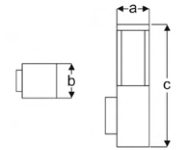

Power (W)	Lumen (lm)	Efficacy (lm/W)	Kelvin (K)	Dimension (mm)axbxc	Pcs/Pack
6W	540	90	3000 4000 6000	70x70x220	1

MABA

VAL12 1206R WG30

VAL12 1206R WG40

VAL12 1206R WG60

Decorative Wall Mounted Luminaires

Power (W)	Lumen (lm)	Efficacy (lm/W)	Kelvin (K)	Dimension (mm)axbxc	Pcs/Pack
6W	540	90	3000 4000 6000	70x70x220	1