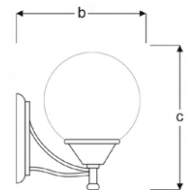

KUPA

VAL12 3400SC WS00

Decorative Wall Mounted Luminaires

Power (W)	Lumen (lm)	Efficacy (lm/W)	Kelvin (K)	Dimension (mm)axbxc	Pcs/Pack
1XE27	720	80	3000 4000 6000	280x380	1