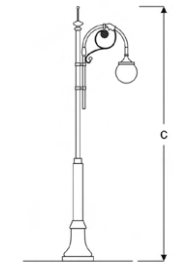

YEPON

VPA10 3260T UG30
VPA10 3260T UG40
VPA10 3260T UG60

Double Console Classic Park Luminaires

Power (W)	Lumen (lm)	Efficacy (lm/W)	Kelvin (K)	Dimension (mm)axbxc	Pcs/Pack
60W	6000	100	3000 4000 6000	3000	1