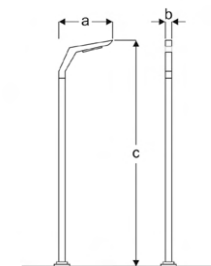

OSAN

VPA10 3550M UG30
VPA10 3550M UG40
VPA10 3550M UG60

Architectural Urban Luminaires

Power (W)	Lumen (lm)	Efficacy (lm/W)	Kelvin (K)	Dimension (mm)axbxc	Pcs/Pack
50W	5000	100	3000 4000 6000	150x150x3000	1