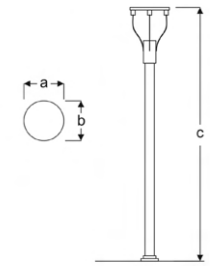

DERA

VPA10 3130H UG30
VPA10 3130H UG40
VPA10 3130H UG60

Single Architectural Urban Luminaires

Power (W)	Lumen (lm)	Efficacy (lm/W)	Kelvin (K)	Dimension (mm)axbxc	Pcs/Pack
30W	3000	100	3000 4000 6000	400x400x3000	1