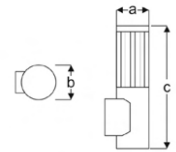

MABA

VAL12 1206R WG30

VAL12 1206R WG40

VAL12 1206R WG60

Decorative Wall Mounted Luminaires

Power (W)	Lumen (lm)	Efficacy (lm/W)	Kelvin (K)	Dimension (mm)axbxc	Pcs/Pack
6W	540	90	3000 4000 6000	70x70x220	1