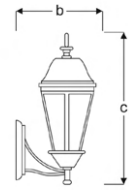

KUYE

VAL12 3200SA WS00

Decorative Wall Mounted Luminaires

Power (W)	Lumen (lm)	Efficacy (lm/W)	Kelvin (K)	Dimension (mm)axbxc	Pcs/Pack
1XE27	720	80	3000 4000 6000	280x250	1