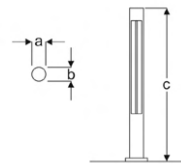

MABA

VBL11 0706P UG30
VBL11 0706P UG40
VBL11 0706P UG60

Architectural Bollard Luminaires

Power (W)	Lumen (lm)	Efficacy (lm/W)	Kelvin (K)	Dimension (mm)axbxc	Pcs/Pack
6W	540	90	3000 4000 6000	100x100x700	1