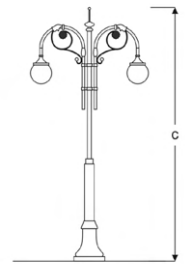

MANEK

VPA10 3160S UG30
VPA10 3160S UG40
VPA10 3160S UG60

Double Console Classic Park Luminaires

Power (W)	Lumen (lm)	Efficacy (lm/W)	Kelvin (K)	Dimension (mm)axbxc	Pcs/Pack
60W	6000	100	3000 4000 6000	3000	1

YEPON

VPA10 3130T UG30
VPA10 3130T UG40
VPA10 3130T UG60

Single Console Classic Park Luminaires

Power (W)	Lumen (lm)	Efficacy (lm/W)	Kelvin (K)	Dimension (mm)axbxc	Pcs/Pack
30W	3000	100	3000 4000 6000	3000	1

YEPON

VPA10 3260T UG30
VPA10 3260T UG40
VPA10 3260T UG60

Double Console Classic Park Luminaires

Power (W)	Lumen (lm)	Efficacy (lm/W)	Kelvin (K)	Dimension (mm)axbxc	Pcs/Pack
60W	6000	100	3000 4000 6000	3000	1