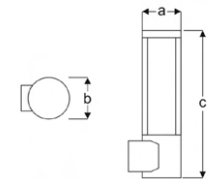

ZANA

VAL12 1206M WG30

VAL12 1206M WG40

VAL12 1206M WG60

Decorative Wall Mounted Luminaires

Power (W)	Lumen (lm)	Efficacy (lm/W)	Kelvin (K)	Dimension (mm)axbxc	Pcs/Pack
6W	540	90	3000 4000 6000	100x100x250	1