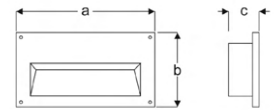

Power (W)	Lumen (lm)	Efficacy (lm/W)	Kelvin (K)	Dimension (mm)axbxc	Pcs/Pack
1XE27	720	80	3000 4000 6000	280x380	1

IZAN

VAL12 2108T WG30
VAL12 2108T WG40
VAL12 2108T WG60

Trace Luminaires

Power (W)	Lumen (lm)	Efficacy (lm/W)	Kelvin (K)	Dimension (mm)axbxc	Pcs/Pack
8W	640	80	3000 4000 6000	256x110x86	1