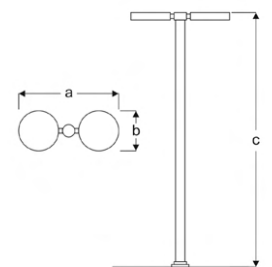

DERA

VPA10 3260H UG30
VPA10 3260H UG40
VPA10 3260H UG60

Double Architectural Urban Luminaires

Power (W)	Lumen (lm)	Efficacy (lm/W)	Kelvin (K)	Dimension (mm)axbxc	Pcs/Pack
60W	6000	100	3000 4000 6000	900x400x3000	1