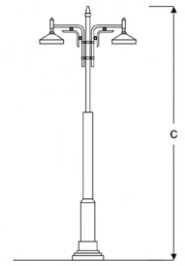

YEPON

VPA10 3130T UG30
VPA10 3130T UG40
VPA10 3130T UG60

Single Console Classic Park Luminaires

Power (W)	Lumen (lm)	Efficacy (lm/W)	Kelvin (K)	Dimension (mm)axbxc	Pcs/Pack
30W	3000	100	3000 4000 6000	3000	1