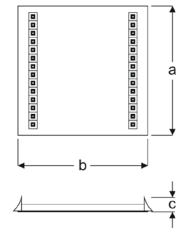

Cutout: 580x580