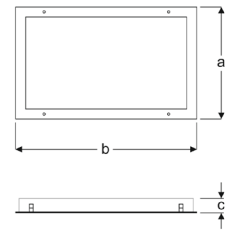

Cutout: 280x580