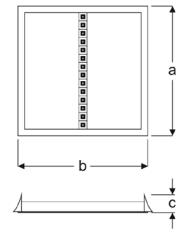

Cutout: 580x580