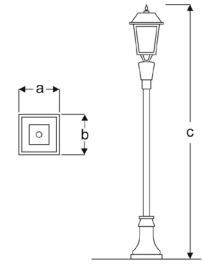

KLAB

VPA10 3130R UG30
VPA10 3130R UG40
VPA10 3130R UG60

Single Console Classic Park Luminaires

Power (W)	Lumen (lm)	Efficacy (lm/W)	Kelvin (K)	Dimension (mm)axbxc	Pcs/Pack
30W	3000	100	3000 4000 6000	3000	1