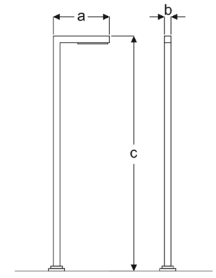

YEPON

YEPON

REKA

VPA10 3130A UG30
VPA10 3130A UG40
VPA10 3130A UG60

Single Console Architectural Urban Luminaires

Power (W)	Lumen (lm)	Efficacy (lm/W)	Kelvin (K)	Dimension (mm)axbxc	Pcs/Pack
30W	3600	120	3000 4000 6000	700x120x3000	1