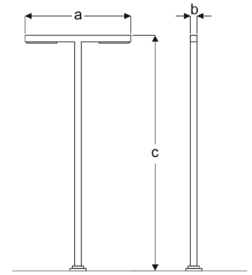

REKA

VPA10 3260A UG30
VPA10 3260A UG40
VPA10 3260A UG60

Double Console Architectural Urban Luminaires

Power (W)	Lumen (lm)	Efficacy (lm/W)	Kelvin (K)	Dimension (mm)axbxc	Pcs/Pack
60W	7200	120	3000 4000 6000	1400x120x3000	1

ZANA

VPA10 3030B UG30
VPA10 3030B UG40
VPA10 3030B UG60

Architectural Urban Luminaires

Power (W)	Lumen (lm)	Efficacy (lm/W)	Kelvin (K)	Dimension (mm)axbxc	Pcs/Pack
30W	3000	100	3000 4000 6000	150x150x3000	1