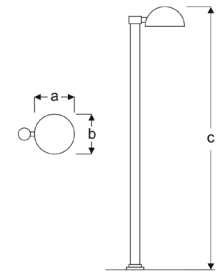

RONA

VPA10 3160J UG30
VPA10 3160J UG40
VPA10 3160J UG60

Single Console Architectural Urban Luminaires

Power (W)	Lumen (lm)	Efficacy (lm/W)	Kelvin (K)	Dimension (mm)axbxc	Pcs/Pack
60W	6000	100	3000 4000 6000	400x400x3000	1

RONA

VPA10 3212J UG30
VPA10 3212J UG40
VPA10 3212J UG60

Double Console Architectural Urban Luminaires

Power (W)	Lumen (lm)	Efficacy (lm/W)	Kelvin (K)	Dimension (mm)axbxc	Pcs/Pack
120W	12000	100	3000 4000 6000	900x400x3000	1

VOLEN

VPA10 3140K UG30
VPA10 3140K UG40
VPA10 3140K UG60

Architectural Urban Luminaires

Power (W)	Lumen (lm)	Efficacy (lm/W)	Kelvin (K)	Dimension (mm)axbxc	Pcs/Pack
40W	4000	100	3000 4000 6000	600x600x3000	1

IVOR

VPA10 3160L UG30
VPA10 3160L UG40
VPA10 3160L UG60

Single Console Architectural Urban Luminaires

Power (W)	Lumen (lm)	Efficacy (lm/W)	Kelvin (K)	Dimension (mm)axbxc	Pcs/Pack
60W	6000	100	3000 4000 6000	700x150x3000	1

OSAN

VPA10 3550M UG30
VPA10 3550M UG40
VPA10 3550M UG60

Architectural Urban Luminaires

Power (W)	Lumen (lm)	Efficacy (lm/W)	Kelvin (K)	Dimension (mm)axbxc	Pcs/Pack
50W	5000	100	3000 4000 6000	150x150x3000	1