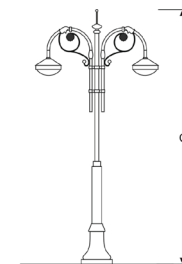

MANEK

VPA10 3130S UG30
VPA10 3130S UG40
VPA10 3130S UG60

Single Console Classic Park Luminaires

Power (W)	Lumen (lm)	Efficacy (lm/W)	Kelvin (K)	Dimension (mm)axbxc	Pcs/Pack
30W	3000	100	3000 4000 6000	3000	1