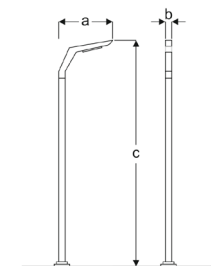

OSAN

VPA10 3550M UG30
VPA10 3550M UG40
VPA10 3550M UG60

Architectural Urban Luminaires

Power (W)	Lumen (lm)	Efficacy (lm/W)	Kelvin (K)	Dimension (mm)axbxc	Pcs/Pack
50W	5000	100	3000 4000 6000	150x150x3000	1