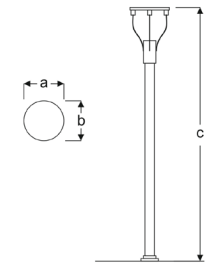

DERA

VPA10 3130H UG30
VPA10 3130H UG40
VPA10 3130H UG60

Single Architectural Urban Luminaires

Power (W)	Lumen (lm)	Efficacy (lm/W)	Kelvin (K)	Dimension (mm)axbxc	Pcs/Pack
30W	3000	100	3000 4000 6000	400x400x3000	1