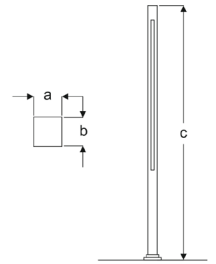

VUNA

VPA10 3030C UG30
VPA10 3030C UG40
VPA10 3030C UG60

Architectural Urban Luminaires

Power (W)	Lumen (lm)	Efficacy (lm/W)	Kelvin (K)	Dimension (mm)axbxc	Pcs/Pack
30W	3000	100	3000 4000 6000	150x150x3000	1