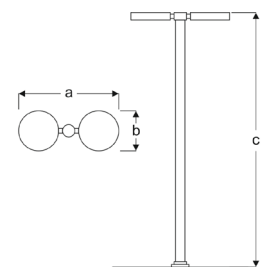

DERA

VPA10 3260H UG30
VPA10 3260H UG40
VPA10 3260H UG60

Double Architectural Urban Luminaires

Power (W)	Lumen (lm)	Efficacy (lm/W)	Kelvin (K)	Dimension (mm)axbxc	Pcs/Pack
60W	6000	100	3000 4000 6000	900x400x3000	1