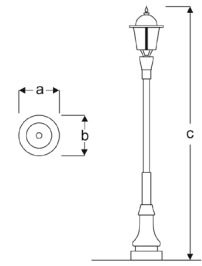

KEHNA

VPA10 3130P UG30
VPA10 3130P UG40
VPA10 3130P UG60

Classic Park Luminaires

Power (W)	Lumen (lm)	Efficacy (lm/W)	Kelvin (K)	Dimension (mm)axbxc	Pcs/Pack
30W	3000	100	3000 4000 6000	250x250x3000	1