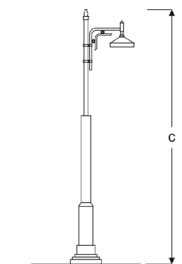

MECNA

VPA10 3130N UG30
VPA10 3130N UG40
VPA10 3130N UG60

Classic Park Luminaires

Power (W)	Lumen (lm)	Efficacy (lm/W)	Kelvin (K)	Dimension (mm)axbxc	Pcs/Pack
30W	3000	100	3000 4000 6000	250x250x3000	1

KEHNA

VPA10 3130P UG30
VPA10 3130P UG40
VPA10 3130P UG60

Classic Park Luminaires

Power (W)	Lumen (lm)	Efficacy (lm/W)	Kelvin (K)	Dimension (mm)axbxc	Pcs/Pack
30W	3000	100	3000 4000 6000	250x250x3000	1

KLAB

VPA10 3130R UG30
VPA10 3130R UG40
VPA10 3130R UG60

Single Console Classic Park Luminaires

Power (W)	Lumen (lm)	Efficacy (lm/W)	Kelvin (K)	Dimension (mm)axbxc	Pcs/Pack
30W	3000	100	3000 4000 6000	3000	1

KLAB

VPA10 3260R UG30
VPA10 3260R UG40
VPA10 3260R UG60

Double Console Classic Park Luminaires

Power (W)	Lumen (lm)	Efficacy (lm/W)	Kelvin (K)	Dimension (mm)axbxc	Pcs/Pack
60W	6000	100	3000 4000 6000	3000	1

MANEK

VPA10 3130S UG30
VPA10 3130S UG40
VPA10 3130S UG60

Single Console Classic Park Luminaires

Power (W)	Lumen (lm)	Efficacy (lm/W)	Kelvin (K)	Dimension (mm)axbxc	Pcs/Pack
30W	3000	100	3000 4000 6000	3000	1