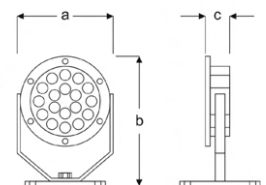

KENE

VAL13 1818D UG30
VAL13 1818D UG40
VAL13 1818D UG60

Grass Luminaires

Power (W)	Lumen (lm)	Efficacy (lm/W)	Kelvin (K)	Dimension (mm)axbxc	Pcs/Pack
18W	1800	100	3000 4000 6000	185x185x175	1