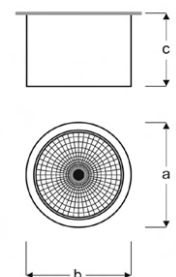

COSA

VSP03 8032F SB30
VSP03 8032F SB40
VSP03 8032F SB60

COB LED Surface Round Downlight Luminaires

Power (W)	Lumen (lm)	Efficacy (lm/W)	Kelvin (K)	Dimension (mm)axbxc	Pcs/Pack
32W	3200	100	3000 4000 6000	242x242x100	8