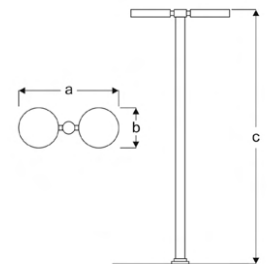

DERA

VPA10 3260H UG30
VPA10 3260H UG40
VPA10 3260H UG60

Double Architectural Urban Luminaires

Power (W)	Lumen (lm)	Efficacy (lm/W)	Kelvin (K)	Dimension (mm)axbxc	Pcs/Pack
60W	6000	100	3000 4000 6000	900x400x3000	1