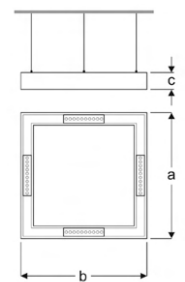

APRE

VAR01 1111XB SS30
VAR01 1111XB SS40
VAR01 1111XB SS60

1000x1000mm Pendant Architectural Luminaires with Lens

Power (W)	Lumen (lm)	Efficacy (lm/W)	Kelvin (K)	Dimension (mm)axbxc	Pcs/Pack
110W	12100	110	3000 4000 6000	1000x1000x70	1