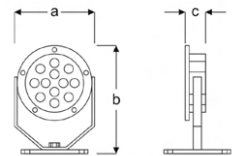

KENE

VAL13 1103D UG30
VAL13 1103D UG40
VAL13 1103D UG60

Grass Luminaires

Power (W)	Lumen (lm)	Efficacy (lm/W)	Kelvin (K)	Dimension (mm)axbxc	Pcs/Pack
3W	300	100	3000 4000 6000	110x110x75	1

KENE

VAL13 1206D UG30
VAL13 1206D UG40
VAL13 1206D UG60

Grass Luminaires

Power (W)	Lumen (lm)	Efficacy (lm/W)	Kelvin (K)	Dimension (mm)axbxc	Pcs/Pack
6W	600	100	3000 4000 6000	125x125x122	1

KENE

VAL13 1209D UG30
VAL13 1209D UG40
VAL13 1209D UG60

Grass Luminaires

Power (W)	Lumen (lm)	Efficacy (lm/W)	Kelvin (K)	Dimension (mm)axbxc	Pcs/Pack
9W	900	100	3000 4000 6000	125x125x122	1

KENE

VAL13 1512D UG30
VAL13 1512D UG40
VAL13 1512D UG60

Grass Luminaires

Power (W)	Lumen (lm)	Efficacy (lm/W)	Kelvin (K)	Dimension (mm)axbxc	Pcs/Pack
12W	1200	100	3000 4000 6000	155x155x170	1

KENE

VAL13 1818D UG30
VAL13 1818D UG40
VAL13 1818D UG60

Grass Luminaires

Power (W)	Lumen (lm)	Efficacy (lm/W)	Kelvin (K)	Dimension (mm)axbxc	Pcs/Pack
18W	1800	100	3000 4000 6000	185x185x175	1