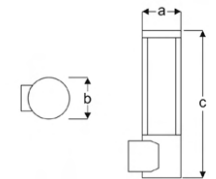

ZANA

VAL12 1206M WG30

VAL12 1206M WG40

VAL12 1206M WG60

Decorative Wall Mounted Luminaires

Power (W)	Lumen (lm)	Efficacy (lm/W)	Kelvin (K)	Dimension (mm)axbxc	Pcs/Pack
6W	540	90	3000 4000 6000	100x100x250	1