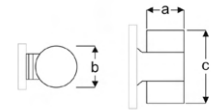

HELRA

VAL12 1206N WG30

VAL12 1206N WG40

VAL12 1206N WG40

Decorative Wall Mounted Luminaires

Power (W)	Lumen (lm)	Efficacy (lm/W)	Kelvin (K)	Dimension (mm)axbxc	Pcs/Pack
6W	540	90	3000 4000 6000	70x70x220	1