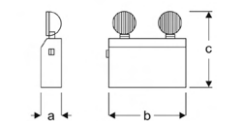

Power (W)	Lumen (lm)	Efficacy (lm/W)	Kelvin (K)	Dimension (mm)axbxc	Pcs/Pack
9W	720	80	3000 4000 6000	90x240x200	4

EMNY

VEM09 2218JB SG33
VEM09 2218JB SG43
VEM09 2218JB SG63

2X9W Emergency Lighting IP65

Power (W)	Lumen (lm)	Efficacy (lm/W)	Kelvin (K)	Dimension (mm)axbxc	Pcs/Pack
18W	1440	80	3000 4000 6000	90x240x200	4