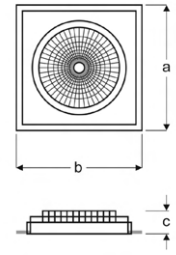

ARKA

VSP03 2460HA AB30
VSP03 2460HA AB40
VSP03 2460HA AB60

COB LED Recessed Square Downlight Luminaires

Power (W)	Lumen (lm)	Efficacy (lm/W)	Kelvin (K)	Dimension (mm)axbxc	Pcs/Pack
60W	6000	100	3000 4000 6000	315x170x50	10