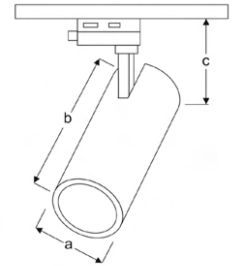

TELO

VTR06 1306H RB30
VTR06 1306H RB40
VTR06 1306H RB60

Die Cast Body Tracklight Luminaires with Lens

Power (W)	Lumen (lm)	Efficacy (lm/W)	Kelvin (K)	Dimension (mm)axbxc	Pcs/Pack
6W	720	120	3000 4000 6000	95x44x110	20