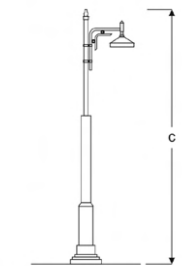

MECNA

VPA10 3130N UG30
VPA10 3130N UG40
VPA10 3130N UG60

Classic Park Luminaires

Power (W)	Lumen (lm)	Efficacy (lm/W)	Kelvin (K)	Dimension (mm)axbxc	Pcs/Pack
30W	3000	100	3000 4000 6000	250x250x3000	1

KEHNA

VPA10 3130P UG30
VPA10 3130P UG40
VPA10 3130P UG60

Classic Park Luminaires

Power (W)	Lumen (lm)	Efficacy (lm/W)	Kelvin (K)	Dimension (mm)axbxc	Pcs/Pack
30W	3000	100	3000 4000 6000	250x250x3000	1

KLAB

VPA10 3130R UG30
VPA10 3130R UG40
VPA10 3130R UG60

Single Console Classic Park Luminaires

Power (W)	Lumen (lm)	Efficacy (lm/W)	Kelvin (K)	Dimension (mm)axbxc	Pcs/Pack
30W	3000	100	3000 4000 6000	3000	1

KLAB

VPA10 3260R UG30
VPA10 3260R UG40
VPA10 3260R UG60

Double Console Classic Park Luminaires

Power (W)	Lumen (lm)	Efficacy (lm/W)	Kelvin (K)	Dimension (mm)axbxc	Pcs/Pack
60W	6000	100	3000 4000 6000	3000	1

MANEK

VPA10 3130S UG30
VPA10 3130S UG40
VPA10 3130S UG60

Single Console Classic Park Luminaires

Power (W)	Lumen (lm)	Efficacy (lm/W)	Kelvin (K)	Dimension (mm)axbxc	Pcs/Pack
30W	3000	100	3000 4000 6000	3000	1