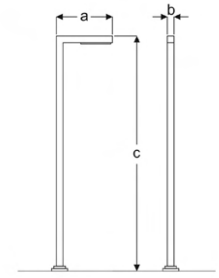

REKA

VPA10 3130A UG30
VPA10 3130A UG40
VPA10 3130A UG60

Single Console Architectural Urban Luminaires

Power (W)	Lumen (lm)	Efficacy (lm/W)	Kelvin (K)	Dimension (mm)axbxc	Pcs/Pack
30W	3600	120	3000 4000 6000	700x120x3000	1

REKA

VPA10 3260A UG30
VPA10 3260A UG40
VPA10 3260A UG60

Double Console Architectural Urban Luminaires

Power (W)	Lumen (lm)	Efficacy (lm/W)	Kelvin (K)	Dimension (mm)axbxc	Pcs/Pack
60W	7200	120	3000 4000 6000	1400x120x3000	1

ZANA

VPA10 3030B UG30
VPA10 3030B UG40
VPA10 3030B UG60

Architectural Urban Luminaires

Power (W)	Lumen (lm)	Efficacy (lm/W)	Kelvin (K)	Dimension (mm)axbxc	Pcs/Pack
30W	3000	100	3000 4000 6000	150x150x3000	1

VUNA

VPA10 3030C UG30
VPA10 3030C UG40
VPA10 3030C UG60

Architectural Urban Luminaires

Power (W)	Lumen (lm)	Efficacy (lm/W)	Kelvin (K)	Dimension (mm)axbxc	Pcs/Pack
30W	3000	100	3000 4000 6000	150x150x3000	1

ODAR

VPA10 3040D UG30
VPA10 3040D UG40
VPA10 3040D UG60

Architectural Urban Luminaires

Power (W)	Lumen (lm)	Efficacy (lm/W)	Kelvin (K)	Dimension (mm)axbxc	Pcs/Pack
40W	4000	100	3000 4000 6000	150x150x3000	1