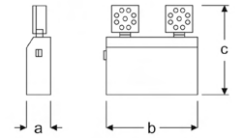

SECU

VEM09 1210HB SB33
VEM09 1210HB SB43
VEM09 1210HB SB63

2X5W Emergency Lighting IP65

Power (W)	Lumen (lm)	Efficacy (lm/W)	Kelvin (K)	Dimension (mm)axbxc	Pcs/Pack
2X5W	800	80	3000 4000 6000	100x300x295	10