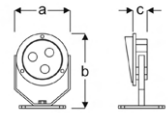

KENE

VAL13 1206D UG30
VAL13 1206D UG40
VAL13 1206D UG60

Grass Luminaires

Power (W)	Lumen (lm)	Efficacy (lm/W)	Kelvin (K)	Dimension (mm)axbxc	Pcs/Pack
6W	600	100	3000 4000 6000	125x125x122	1