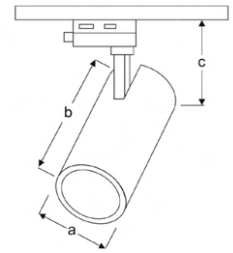

UBTO

VTR06 1210G RB30
VTR06 1210G RB40
VTR06 1210G RB60

Die Cast Body Tracklight Luminaires

Power (W)	Lumen (lm)	Efficacy (lm/W)	Kelvin (K)	Dimension (mm)axbxc	Pcs/Pack
10W	1000	100	3000 4000 6000	60x155x170	20