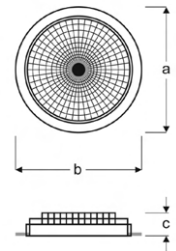

COSA

VSP03 4012F SB30
VSP03 4012F SB40
VSP03 4012F SB60

COB LED Surface Round Downlight Luminaires

Power (W)	Lumen (lm)	Efficacy (lm/W)	Kelvin (K)	Dimension (mm)axbxc	Pcs/Pack
12W	1200	100	3000 4000 6000	132x132x100	20