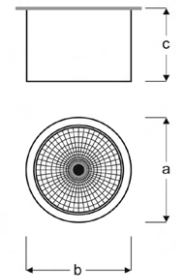

COSA

VSP03 5018F SB30
VSP03 5018F SB40
VSP03 5018F SB60

COB LED Surface Round Downlight Luminaires

Power (W)	Lumen (lm)	Efficacy (lm/W)	Kelvin (K)	Dimension (mm)axbxc	Pcs/Pack
18W	1800	100	3000 4000 6000	152x152x100	15