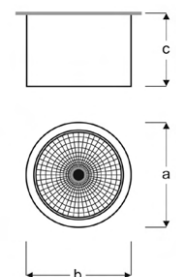

CORA

VSP03 8032E AB30
VSP03 8032E AB40
VSP03 8032E AB60

8inc COB LED Recessed Round Downlight Luminaires

Power (W)	Lumen (lm)	Efficacy (lm/W)	Kelvin (K)	Dimension (mm)axbxc	Pcs/Pack
32W	3200	100	3000 4000 6000	240x240x50	20

COSA

VSP03 4012F SB30
VSP03 4012F SB40
VSP03 4012F SB60

COB LED Surface Round Downlight Luminaires

Power (W)	Lumen (lm)	Efficacy (lm/W)	Kelvin (K)	Dimension (mm)axbxc	Pcs/Pack
12W	1200	100	3000 4000 6000	132x132x100	20

COSA

VSP03 5018F SB30
VSP03 5018F SB40
VSP03 5018F SB60

COB LED Surface Round Downlight Luminaires

Power (W)	Lumen (lm)	Efficacy (lm/W)	Kelvin (K)	Dimension (mm)axbxc	Pcs/Pack
18W	1800	100	3000 4000 6000	152x152x100	15

COSA

VSP03 6025F SB30
VSP03 6025F SB40
VSP03 6025F SB60

COB LED Surface Round Downlight Luminaires

Power (W)	Lumen (lm)	Efficacy (lm/W)	Kelvin (K)	Dimension (mm)axbxc	Pcs/Pack
25W	2500	100	3000 4000 6000	202x202x100	10

COSA

VSP03 8032F SB30
VSP03 8032F SB40
VSP03 8032F SB60

COB LED Surface Round Downlight Luminaires

Power (W)	Lumen (lm)	Efficacy (lm/W)	Kelvin (K)	Dimension (mm)axbxc	Pcs/Pack
32W	3200	100	3000 4000 6000	242x242x100	8