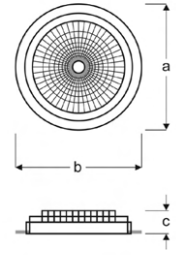

ARKA

VSP03 2230HA AB30
VSP03 2230HA AB40
VSP03 2230HA AB60

COB LED Recessed Square Downlight Luminaires

Power (W)	Lumen (lm)	Efficacy (lm/W)	Kelvin (K)	Dimension (mm)axbxc	Pcs/Pack
30W	3000	100	3000 4000 6000	170x170x50	20