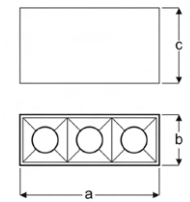

LEDO

VSP03 5610ZB SB30
VSP03 5610ZB SB40
VSP03 5610ZB SB60

Surface Downlight Luminaires With Lens

Power (W)	Lumen (lm)	Efficacy (lm/W)	Kelvin (K)	Dimension (mm)axbxc	Pcs/Pack
10W	1200	120	3000 4000 6000	150x45x80	10