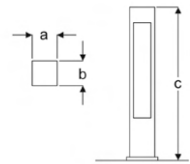

VUNA

VBL11 0810C UG30
VBL11 0810C UG40
VBL11 0810C UG60

Architectural Bollard Luminaires

Power (W)	Lumen (lm)	Efficacy (lm/W)	Kelvin (K)	Dimension (mm)axbxc	Pcs/Pack
10W	900	90	3000 4000 6000	120x120x800	1