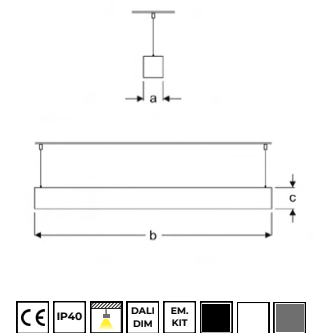

LIKA

VLI02 1236D SS30
VLI02 1236D SS40
VLI02 1236D SS60

1200mm Linear Thick Suspended or Surface Luminaires

Power (W)	Lumen (lm)	Efficacy (lm/W)	Kelvin (K)	Dimension (mm)axbxc	Pcs/Pack
36W	3600	100	3000 4000 6000	70x1155x86	10