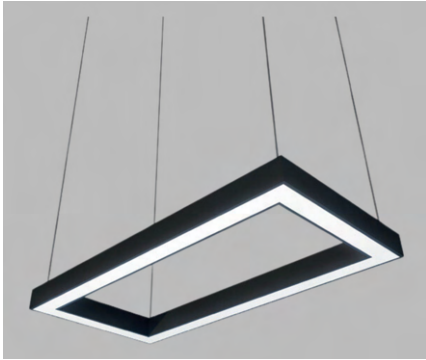

DAGA

VAR01 8116J SS30
VAR01 8116J SS40
VAR01 8116J SS60

800X1600mm Pendant Architectural Rectangular Luminaires

Power (W)	Lumen (lm)	Efficacy (lm/W)	Kelvin (K)	Dimension (mm)axbxc	Pcs/Pack
160W	12800	80	3000 4000 6000	800x1600x80	1