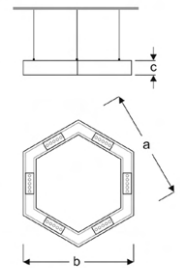

BARE

VAR01 6110XC SS30
VAR01 6110XC SS40
VAR01 6110XC SS60

600x1000mm Pendant Architectural Luminaires with Lens

Power (W)	Lumen (lm)	Efficacy (lm/W)	Kelvin (K)	Dimension (mm)axbxc	Pcs/Pack
100W	11000	110	3000 4000 6000	600x1000x70	1

BETA

VAR01 6114XD SS30
VAR01 6114XD SS40
VAR01 6114XD SS60

600x1000mm Pendant Architectural Luminaires with Lens

Power (W)	Lumen (lm)	Efficacy (lm/W)	Kelvin (K)	Dimension (mm)axbxc	Pcs/Pack
140W	15400	110	3000 4000 6000	600x1000x70	1

NARE

VAR01 8885XE SS30
VAR01 8885XE SS40
VAR01 8885XE SS60

800x800mm Pendant Architectural Luminaires with Lens

Power (W)	Lumen (lm)	Efficacy (lm/W)	Kelvin (K)	Dimension (mm)axbxc	Pcs/Pack
85W	9350	110	3000 4000 6000	800x800x70	1

ZEGO

VAR01 3940XF SS30
VAR01 3940XF SS40
VAR01 3940XF SS60

300x900mm Pendant Architectural Luminaires with Lens

Power (W)	Lumen (lm)	Efficacy (lm/W)	Kelvin (K)	Dimension (mm)axbxc	Pcs/Pack
40W	4400	110	3000 4000 6000	300x900x70	1

ZIGNA

VAR01 3195XG SS30
VAR01 3195XG SS40
VAR01 3195XG SS60

300x1500mm Pendant Architectural Luminaires

Power (W)	Lumen (lm)	Efficacy (lm/W)	Kelvin (K)	Dimension (mm)axbxc	Pcs/Pack
95W	10450	110	3000 4000 6000	300x1500x70	1