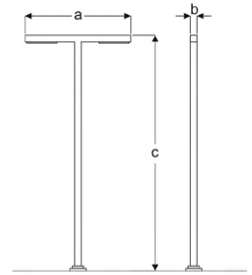

REKA

VPA10 3260A UG30
VPA10 3260A UG40
VPA10 3260A UG60

Double Console Architectural Urban Luminaires

Power (W)	Lumen (lm)	Efficacy (lm/W)	Kelvin (K)	Dimension (mm)axbxc	Pcs/Pack
60W	7200	120	3000 4000 6000	1400x120x3000	1

ZANA

VPA10 3030B UG30
VPA10 3030B UG40
VPA10 3030B UG60

Architectural Urban Luminaires

Power (W)	Lumen (lm)	Efficacy (lm/W)	Kelvin (K)	Dimension (mm)axbxc	Pcs/Pack
30W	3000	100	3000 4000 6000	150x150x3000	1