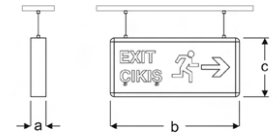

NEYO

VEM09 1306E SB33
VEM09 1306E SB43
VEM09 1306E SB63

Emergency Lighting IP20

Power (W)	Lumen (lm)	Efficacy (lm/W)	Kelvin (K)	Dimension (mm)axbxc	Pcs/Pack
6W	480	80	3000 4000 6000	100x300x35	10