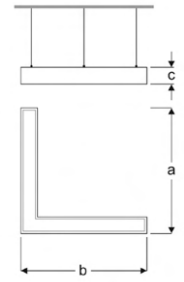

LAYO

VLI02 6636F SS30
VLI02 6636F SS40
VLI02 6636F SS60

600X600mm Linear Suspended or Surface Luminaires

Power (W)	Lumen (lm)	Efficacy (lm/W)	Kelvin (K)	Dimension (mm)axbxc	Pcs/Pack
36W	3600	100	3000 4000 6000	600x600x80	1

URTO

VLI02 3150G SS30
VLI02 3150G SS40
VLI02 3150G SS60

300X1000mm Linear Suspended or Surface Luminaires

Power (W)	Lumen (lm)	Efficacy (lm/W)	Kelvin (K)	Dimension (mm)axbxc	Pcs/Pack
50W	5000	100	3000 4000 6000	300x1000x80	1

MERIS

VLI02 1240H SS30
VLI02 1240H SS40
VLI02 1240H SS60

1200mm Linear Suspended Luminaires With Lens

Power (W)	Lumen (lm)	Efficacy (lm/W)	Kelvin (K)	Dimension (mm)axbxc	Pcs/Pack
40W	5200	130	3000 4000 6000	45x1200x87	10

LINDO

VLI02 1240J SB30
VLI02 1240J SB40
VLI02 1240J SB60

1200mm Linear Suspended Luminaires With Lens

Power (W)	Lumen (lm)	Efficacy (lm/W)	Kelvin (K)	Dimension (mm)axbxc	Pcs/Pack
40W	5200	130	3000 4000 6000	45x1200x87	10

MERA

VLI02 1240K SB30
VLI02 1240K SB40
VLI02 1240K SB60

300x1200mm Linear Suspended or Surface Luminaires

Power (W)	Lumen (lm)	Efficacy (lm/W)	Kelvin (K)	Dimension (mm)axbxc	Pcs/Pack
40W	5200	130	3000 4000 6000	300x1200x60	4