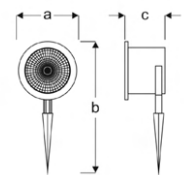

KENE

VAL13 2324D UG30
VAL13 2324D UG40
VAL13 2324D UG60

Grass Luminaires

Power (W)	Lumen (lm)	Efficacy (lm/W)	Kelvin (K)	Dimension (mm)axbxc	Pcs/Pack
24W	2400	100	3000 4000 6000	235x235x210	1

KENE

VAL13 2336D UG30
VAL13 2336D UG40
VAL13 2336D UG60

Grass Luminaires

Power (W)	Lumen (lm)	Efficacy (lm/W)	Kelvin (K)	Dimension (mm)axbxc	Pcs/Pack
36W	3600	100	3000 4000 6000	235x235x210	1

TREA

VAL13 1010E US30
VAL13 1010E US40
VAL13 1010E US60

Grass Luminaires

Power (W)	Lumen (lm)	Efficacy (lm/W)	Kelvin (K)	Dimension (mm)axbxc	Pcs/Pack
10W	900	90	3000 4000 6000	60x120x30	1

TRON

VAL13 2015F UG30
VAL13 2015F UG40
VAL13 2015F UG60

Grass Luminaires

Power (W)	Lumen (lm)	Efficacy (lm/W)	Kelvin (K)	Dimension (mm)axbxc	Pcs/Pack
15W	1500	100	3000 4000 6000	93x198x40	1

TELIA

VAL13 1010G UG30
VAL13 1010G UG40
VAL13 1010G UG60

Grass Luminaires

Power (W)	Lumen (lm)	Efficacy (lm/W)	Kelvin (K)	Dimension (mm)axbxc	Pcs/Pack
10W	800	80	3000 4000 6000	220x220x83	1