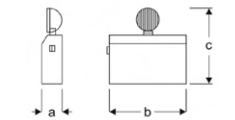

EMNY

VEM09 2218JB SG33
VEM09 2218JB SG43
VEM09 2218JB SG63

2X9W Emergency Lighting IP65

Power (W)	Lumen (lm)	Efficacy (lm/W)	Kelvin (K)	Dimension (mm)axbxc	Pcs/Pack
18W	1440	80	3000 4000 6000	90x240x200	4