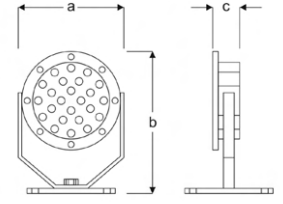

Grass Luminaires

Power (W)	Lumen (lm)	Efficacy (lm/W)	Kelvin (K)	Dimension (mm)axbxc	Pcs/Pack
24W	2400	100	3000 4000 6000	235x235x210	1

KENE

VAL13 2336D UG30
VAL13 2336D UG40
VAL13 2336D UG60

Grass Luminaires