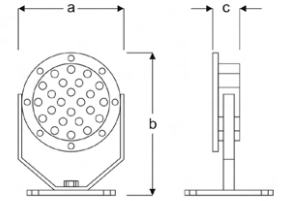

KENE

VAL13 2336D UG30
VAL13 2336D UG40
VAL13 2336D UG60

Grass Luminaires

Power (W)	Lumen (lm)	Efficacy (lm/W)	Kelvin (K)	Dimension (mm)axbxc	Pcs/Pack
36W	3600	100	3000 4000 6000	235x235x210	1

TREA

VAL13 1010E US30
VAL13 1010E US40
VAL13 1010E US60

Grass Luminaires

Power (W)	Lumen (lm)	Efficacy (lm/W)	Kelvin (K)	Dimension (mm)axbxc	Pcs/Pack
10W	900	90	3000 4000 6000	60x120x30	1