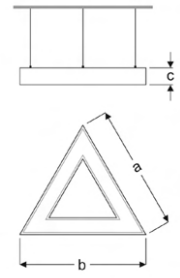

UNTA

VAR01 9910F SS30
VAR01 9910F SS40
VAR01 9910F SS60

900mm Pendant Architectural Triangle Luminaires

Power (W)	Lumen (lm)	Efficacy (lm/W)	Kelvin (K)	Dimension (mm)axbxc	Pcs/Pack
100W	8000	80	3000 4000 6000	900x900x80	1