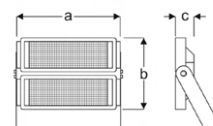

MODU

VST14 2216H US30
VST14 2216H US40
VST14 2216H US60

Modular Floodlights Luminaires

Power (W)	Lumen (lm)	Efficacy (lm/W)	Kelvin (K)	Dimension (mm)axbxc	Pcs/Pack
160W	19200	120	3000 4000 6000	580x180x95	1