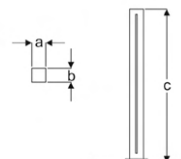

ANYU

VBL11 0706M UG30
VBL11 0706M UG40
VBL11 0706M UG60

Architectural Bollard Luminaires

Power (W)	Lumen (lm)	Efficacy (lm/W)	Kelvin (K)	Dimension (mm)axbxc	Pcs/Pack
6W	540	90	3000 4000 6000	100x100x700	1

HELRA

VBL11 0806N UG30
VBL11 0806N UG40
VBL11 0806N UG60

Architectural Bollard Luminaires

Power (W)	Lumen (lm)	Efficacy (lm/W)	Kelvin (K)	Dimension (mm)axbxc	Pcs/Pack
6W	540	90	3000 4000 6000	70x70x800	1

MABA

VBL11 0706P UG30
VBL11 0706P UG40
VBL11 0706P UG60

Architectural Bollard Luminaires

Power (W)	Lumen (lm)	Efficacy (lm/W)	Kelvin (K)	Dimension (mm)axbxc	Pcs/Pack
6W	540	90	3000 4000 6000	100x100x700	1

MIBA

VBL11 0806R UG30
VBL11 0806R UG40
VBL11 0806R UG60

Architectural Bollard Luminaires

Power (W)	Lumen (lm)	Efficacy (lm/W)	Kelvin (K)	Dimension (mm)axbxc	Pcs/Pack
6W	540	90	3000 4000 6000	70x70x800	1

LIBA

VBL11 0808S UG30
VBL11 0808S UG40
VBL11 0808S UG60

Architectural Bollard Luminaires

Power (W)	Lumen (lm)	Efficacy (lm/W)	Kelvin (K)	Dimension (mm)axbxc	Pcs/Pack
8W	720	90	3000 4000 6000	70x70x750	1