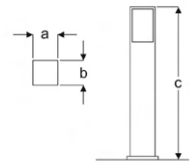

ZANA

VBL11 0810B UG30
VBL11 0810B UG40
VBL11 0810B UG60

Architectural Bollard Luminaires

Power (W)	Lumen (lm)	Efficacy (lm/W)	Kelvin (K)	Dimension (mm)axbxc	Pcs/Pack
10W	900	90	3000 4000 6000	120x120x800	1