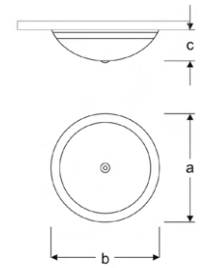

SENO

VCE08 3318D SB33

VCE08 3318D SB43

VCE08 3318D SB63

Surface Sensor Bulkhead Globe Luminaires with 3h Emerg. Kit

Power (W)	Lumen (lm)	Efficacy (lm/W)	Kelvin (K)	Dimension (mm)axbxc	Pcs/Pack
18W	1620	90	3000 4000 6000	300x300x95	10