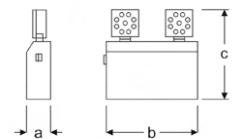

EMNY

VEM09 2209JA SG33
VEM09 2209JA SG43
VEM09 2209JA SG63

1X9W Emergency Lighting IP65

Power (W)	Lumen (lm)	Efficacy (lm/W)	Kelvin (K)	Dimension (mm)axbxc	Pcs/Pack
9W	720	80	3000 4000 6000	90x240x200	4