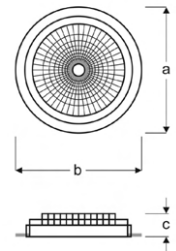

TIKA

VSP03 2230GK AB30
VSP03 2230GK AB40
VSP03 2230GK AB60

COB LED Recessed Square Downlight Luminaires

Power (W)	Lumen (lm)	Efficacy (lm/W)	Kelvin (K)	Dimension (mm)axbxc	Pcs/Pack
30W	3000	100	3000 4000 6000	160x160x50	20