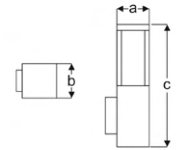

ZANA

VAL12 1206M WG30

VAL12 1206M WG40

VAL12 1206M WG60

Decorative Wall Mounted Luminaires

Power (W)	Lumen (lm)	Efficacy (lm/W)	Kelvin (K)	Dimension (mm)axbxc	Pcs/Pack
6W	540	90	3000 4000 6000	100x100x250	1