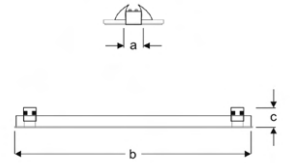

Cutout: 48x1153