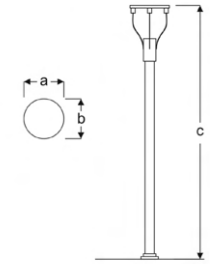

DERA

VPA10 3130H UG30
VPA10 3130H UG40
VPA10 3130H UG60

Single Architectural Urban Luminaires

Power (W)	Lumen (lm)	Efficacy (lm/W)	Kelvin (K)	Dimension (mm)axbxc	Pcs/Pack
30W	3000	100	3000 4000 6000	400x400x3000	1