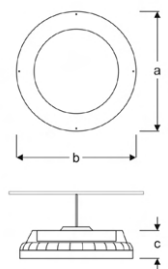

VIN07 4410J SG30
VIN07 4410J SG40
VIN07 4410J SG60

Round High Bay Luminaires

Power (W)	Lumen (lm)	Efficacy (lm/W)	Kelvin (K)	Dimension (mm)axbxc	Pcs/Pack
100W	11000	110	3000 4000 6000	365x365x160	4

ROBU

VIN07 4415J SG30
VIN07 4415J SG40
VIN07 4415J SG60