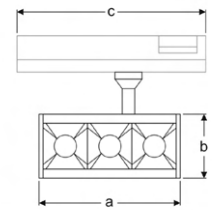

TELO

VTR06 1510H RB30
VTR06 1510H RB40
VTR06 1510H RB60

Die Cast Body Tracklight Luminaires with Lens

Power (W)	Lumen (lm)	Efficacy (lm/W)	Kelvin (K)	Dimension (mm)axbxc	Pcs/Pack
10W	1200	120	3000 4000 6000	145x44x110	10