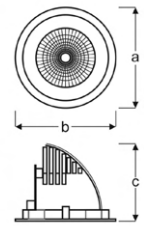

SALA

VSP03 5020L AB30
VSP03 5020L AB40
VSP03 5020L AB60

Recessed Moveable Downlight Luminaires

Power (W)	Lumen (lm)	Efficacy (lm/W)	Kelvin (K)	Dimension (mm)axbxc	Pcs/Pack
20W	2000	100	3000 4000 6000	185x185x80	10