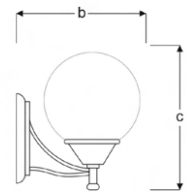

KUPA

VAL12 3400SC WS00

Decorative Wall Mounted Luminaires

Power (W)	Lumen (lm)	Efficacy (lm/W)	Kelvin (K)	Dimension (mm)axbxc	Pcs/Pack
1XE27	720	80	3000 4000 6000	280x380	1