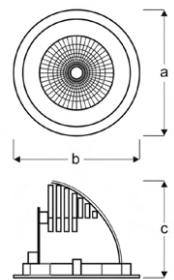

MOVA

VSP03 5020M AS30
VSP03 5020M AS40
VSP03 5020M AS60

Recessed Moveable Downlight Luminaires

Power (W)	Lumen (lm)	Efficacy (lm/W)	Kelvin (K)	Dimension (mm)axbxc	Pcs/Pack
20W	2000	100	3000 4000 6000	186x186x152	10