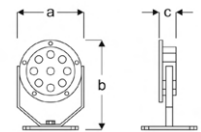

KENE

VAL13 1512D UG30
VAL13 1512D UG40
VAL13 1512D UG60

Grass Luminaires

Power (W)	Lumen (lm)	Efficacy (lm/W)	Kelvin (K)	Dimension (mm)axbxc	Pcs/Pack
12W	1200	100	3000 4000 6000	155x155x170	1