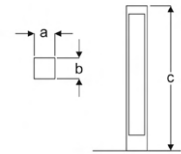

MIBA

VBL11 0806R UG30
VBL11 0806R UG40
VBL11 0806R UG60

Architectural Bollard Luminaires

Power (W)	Lumen (lm)	Efficacy (lm/W)	Kelvin (K)	Dimension (mm)axbxc	Pcs/Pack
6W	540	90	3000 4000 6000	70x70x800	1