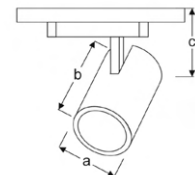

TAYO

VTR06 2120C RS30
VTR06 2120C RS40
VTR06 2120C RS60

Die Cast Body Tracklight Luminaires

Power (W)	Lumen (lm)	Efficacy (lm/W)	Kelvin (K)	Dimension (mm)axbxc	Pcs/Pack
20W	2000	100	3000 4000 6000	90x110x170	10