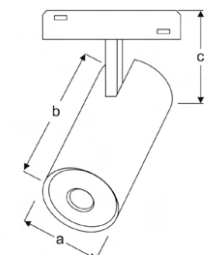

MAGNE

VTR06 1206J RS30
VTR06 1206J RS40
VTR06 1206J RS60

Magnetic Tracklight Luminaires

Power (W)	Lumen (lm)	Efficacy (lm/W)	Kelvin (K)	Dimension (mm)axbxc	Pcs/Pack
6W	100	600	3000 4000 6000	22x112x25	40

MAGNE

VTR06 2212J RS30
VTR06 2212J RS40
VTR06 2212J RS60

Magnetic Tracklight Luminaires

Power (W)	Lumen (lm)	Efficacy (lm/W)	Kelvin (K)	Dimension (mm)axbxc	Pcs/Pack
12W	1200	100	3000 4000 6000	22x222x25	30

MAGNE

VTR06 3218J RS30
VTR06 3218J RS40
VTR06 3218J RS60

Magnetic Tracklight Luminaires

Power (W)	Lumen (lm)	Efficacy (lm/W)	Kelvin (K)	Dimension (mm)axbxc	Pcs/Pack
18W	1800	100	3000 4000 6000	22x328x25	20

MAGTE

VTR06 1210K RS30
VTR06 1210K RS40
VTR06 1210K RS60

Magnetic Tracklight Luminaires

Power (W)	Lumen (lm)	Efficacy (lm/W)	Kelvin (K)	Dimension (mm)axbxc	Pcs/Pack
10W	1000	100	3000 4000 6000	50x132x123	30

MAGTE

VTR06 2220K RS30
VTR06 2220K RS40
VTR06 2220K RS60

Magnetic Tracklight Luminaires

Power (W)	Lumen (lm)	Efficacy (lm/W)	Kelvin (K)	Dimension (mm)axbxc	Pcs/Pack
20W	2000	100	3000 4000 6000	60x150x133	20