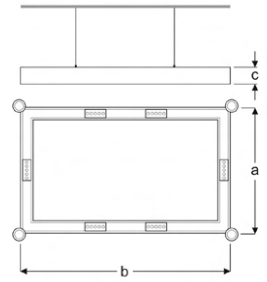

BETA

VAR01 6114XD SS30
VAR01 6114XD SS40
VAR01 6114XD SS60

600x1000mm Pendant Architectural Luminaires with Lens

Power (W)	Lumen (lm)	Efficacy (lm/W)	Kelvin (K)	Dimension (mm)axbxc	Pcs/Pack
140W	15400	110	3000 4000 6000	600x1000x70	1

NARE

VAR01 8885XE SS30
VAR01 8885XE SS40
VAR01 8885XE SS60

800x800mm Pendant Architectural Luminaires with Lens

Power (W)	Lumen (lm)	Efficacy (lm/W)	Kelvin (K)	Dimension (mm)axbxc	Pcs/Pack
85W	9350	110	3000 4000 6000	800x800x70	1