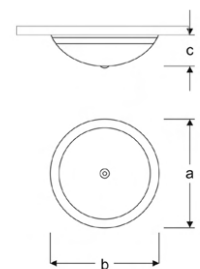

MIRO

VCE08 6012E WG30

VCE08 6012E WG40

VCE08 6012E WG60

Aluminium Body Overmirror Luminaires

Power (W)	Lumen (lm)	Efficacy (lm/W)	Kelvin (K)	Dimension (mm)axbxc	Pcs/Pack
12W	960	80	3000 4000 6000	68x600x75	20