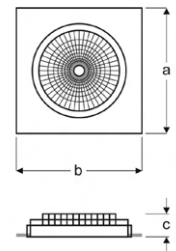

TIKA

VSP03 2460GK AB30
VSP03 2460GK AB40
VSP03 2460GK AB60

COB LED Recessed Square Downlight Luminaires

Power (W)	Lumen (lm)	Efficacy (lm/W)	Kelvin (K)	Dimension (mm)axbxc	Pcs/Pack
60W	6000	100	3000 4000 6000	310x160x50	10