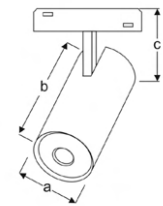

MAGTE

VTR06 2220K RS30
VTR06 2220K RS40
VTR06 2220K RS60

Magnetic Tracklight Luminaires

Power (W)	Lumen (lm)	Efficacy (lm/W)	Kelvin (K)	Dimension (mm)axbxc	Pcs/Pack
20W	2000	100	3000 4000 6000	60x150x133	20