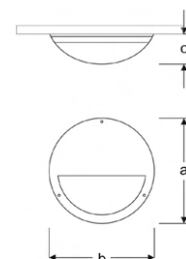

CABU

VCE08 3312J SB30
VCE08 3312J SB40
VCE08 3312J SB60

Bulkhead Glop Luminaires

Power (W)	Lumen (lm)	Efficacy (lm/W)	Kelvin (K)	Dimension (mm)axbxc	Pcs/Pack
12W	1080	90	3000 4000 6000	260x260x83	10

GATO

VCE08 1201K WB00

1XE27 Plastic Body Wall Bulkhead Luminaires with Grill

Power (W)	Lumen (lm)	Efficacy (lm/W)	Kelvin (K)	Dimension (mm)axbxc	Pcs/Pack
1XE27	810	90	3000 4000 6000	105x215x125	20

OPI

VCE08 1212L WB30
VCE08 1212L WB40
VCE08 1212L WB60

Plastic Body Wall Bulkhead Luminaires

Power (W)	Lumen (lm)	Efficacy (lm/W)	Kelvin (K)	Dimension (mm)axbxc	Pcs/Pack
12W	1080	90	3000 4000 6000	105x215x55	20

OVI

VCE08 1212M WB30
VCE08 1212M WB40
VCE08 1212M WB60

Plastic Body Wall Bulkhead Luminaires

Power (W)	Lumen (lm)	Efficacy (lm/W)	Kelvin (K)	Dimension (mm)axbxc	Pcs/Pack
12W	1080	90	3000 4000 6000	150x260x50	20

HALFA

VCE08 3301N WS00

1XE27 Lampholder Plastic Body Wall Half Bulkhead

Power (W)	Lumen (lm)	Efficacy (lm/W)	Kelvin (K)	Dimension (mm)axbxc	Pcs/Pack
1XE27	810	90	3000 4000 6000	280x280x100	10