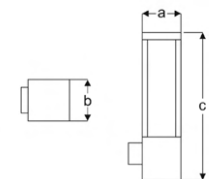

UPDO

VAL12 1210D WS00

Wall Mounted Double Side Up&Down Luminaires

Power (W)	Lumen (lm)	Efficacy (lm/W)	Kelvin (K)	Dimension (mm)axbxc	Pcs/Pack
2XGU10	900	90	3000 4000 6000	60x60x160	1

HELRA

VAL12 1206N WG30

VAL12 1206N WG40

VAL12 1206N WG40

Decorative Wall Mounted Luminaires

Power (W)	Lumen (lm)	Efficacy (lm/W)	Kelvin (K)	Dimension (mm)axbxc	Pcs/Pack
6W	540	90	3000 4000 6000	70x70x220	1

MABA

VAL12 1206R WG30

VAL12 1206R WG40

VAL12 1206R WG60

Decorative Wall Mounted Luminaires

Power (W)	Lumen (lm)	Efficacy (lm/W)	Kelvin (K)	Dimension (mm)axbxc	Pcs/Pack
6W	540	90	3000 4000 6000	70x70x220	1

ZANA

VAL12 1206M WG30

VAL12 1206M WG40

VAL12 1206M WG60

Decorative Wall Mounted Luminaires

Power (W)	Lumen (lm)	Efficacy (lm/W)	Kelvin (K)	Dimension (mm)axbxc	Pcs/Pack
6W	540	90	3000 4000 6000	100x100x250	1

VUNA

VAL12 1206P WG30

VAL12 1206P WG40

VAL12 1206P WG60

Decorative Wall Mounted Luminaires

Power (W)	Lumen (lm)	Efficacy (lm/W)	Kelvin (K)	Dimension (mm)axbxc	Pcs/Pack
6W	540	90	3000 4000 6000	100x100x250	1