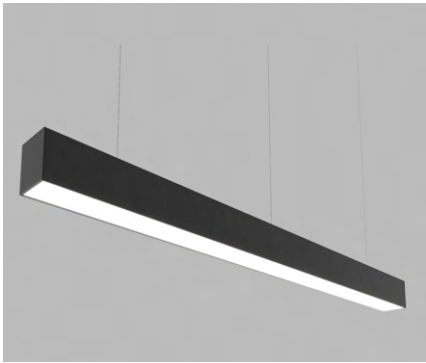

LINE

VLI02 1236C SS30
VLI02 1236C SS40
VLI02 1236C SS60

1200mm Linear Thin Suspended or Surface Luminaires

Power (W)	Lumen (lm)	Efficacy (lm/W)	Kelvin (K)	Dimension (mm)axbxc	Pcs/Pack
36W	3600	100	3000 4000 6000	44x1155x70	10

LIKA

VLI02 6020D SS30
VLI02 6020D SS40
VLI02 6020D SS60

600mm Linear Thick Suspended or Surface Luminaires

Power (W)	Lumen (lm)	Efficacy (lm/W)	Kelvin (K)	Dimension (mm)axbxc	Pcs/Pack
20W	2000	100	3000 4000 6000	70x585x86	20

LIKA

VLI02 1236D SS30
VLI02 1236D SS40
VLI02 1236D SS60

1200mm Linear Thick Suspended or Surface Luminaires

Power (W)	Lumen (lm)	Efficacy (lm/W)	Kelvin (K)	Dimension (mm)axbxc	Pcs/Pack
36W	3600	100	3000 4000 6000	70x1155x86	10

LINDE

VLI02 6020E SS30
VLI02 6020E SS40
VLI02 6020E SS60

600mm Linear Suspended or Surface Luminaires

Power (W)	Lumen (lm)	Efficacy (lm/W)	Kelvin (K)	Dimension (mm)axbxc	Pcs/Pack
20W	2000	100	3000 4000 6000	44x600x70	20

LINDE

VLI02 1236E SS30
VLI02 1236E SS40
VLI02 1236E SS60

1200mm Linear Suspended or Surface Luminaires

Power (W)	Lumen (lm)	Efficacy (lm/W)	Kelvin (K)	Dimension (mm)axbxc	Pcs/Pack
36W	3600	100	3000 4000 6000	44x1200x70	10