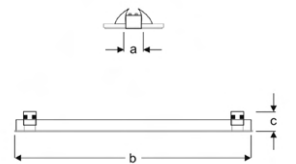

Cutout: 75x1153