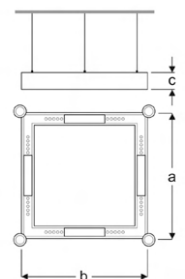

ALISA

VAR01 2120V SS30
VAR01 2120V SS40
VAR01 2120V SS60

1200mm Pendant Architectural Luminaires

Power (W)	Lumen (lm)	Efficacy (lm/W)	Kelvin (K)	Dimension (mm)axbxc	Pcs/Pack
20W	1600	80	3000 4000 6000	20x1200x35	1

ARTE

VAR01 1120Y SS30
VAR01 1120Y SS40
VAR01 1120Y SS60

1000mm Pendant Architectural Luminaires

Power (W)	Lumen (lm)	Efficacy (lm/W)	Kelvin (K)	Dimension (mm)axbxc	Pcs/Pack
20W	1600	80	3000 4000 6000	10x1000x35	1

LAVA

VAR01 1112Z SS30
VAR01 1112Z SS40
VAR01 1112Z SS60

1200mm Pendant Architectural Luminaires

Power (W)	Lumen (lm)	Efficacy (lm/W)	Kelvin (K)	Dimension (mm)axbxc	Pcs/Pack
12W	960	80	3000 4000 6000	10x1200x35	1

ADRE

VAR01 8810XA SS30
VAR01 8810XA SS40
VAR01 8810XA SS60

800X800mm Pendant Architectural Luminaires with Lens

Power (W)	Lumen (lm)	Efficacy (lm/W)	Kelvin (K)	Dimension (mm)axbxc	Pcs/Pack
100W	11000	110	3000 4000 6000	800x800x70	1

APRE

VAR01 1111XB SS30
VAR01 1111XB SS40
VAR01 1111XB SS60

1000x1000mm Pendant Architectural Luminaires with Lens

Power (W)	Lumen (lm)	Efficacy (lm/W)	Kelvin (K)	Dimension (mm)axbxc	Pcs/Pack
110W	12100	110	3000 4000 6000	1000x1000x70	1