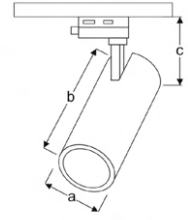

REYO

VTR06 2120E RB30
VTR06 2120E RB40
VTR06 2120E RB60

Die Cast Body Tracklight Luminaires

Power (W)	Lumen (lm)	Efficacy (lm/W)	Kelvin (K)	Dimension (mm)axbxc	Pcs/Pack
20W	2000	100	3000 4000 6000	90x120x165	10