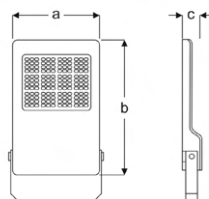

FLOPO

VST14 2620G UG30
VST14 2620G UG40
VST14 2620G UG60

Floodlights Luminaires

Power (W)	Lumen (lm)	Efficacy (lm/W)	Kelvin (K)	Dimension (mm)axbxc	Pcs/Pack
200W	25000	125	3000 4000 6000	330x505x90	1