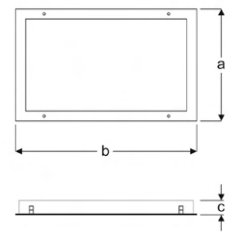

Cutout: 280x580