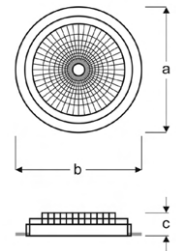

TIRA

VSP03 5030G AB30
VSP03 5030G AB40
VSP03 5030G AB60

COB LED Recessed Round Downlight Luminaires

Power (W)	Lumen (lm)	Efficacy (lm/W)	Kelvin (K)	Dimension (mm)axbxc	Pcs/Pack
30W	3000	100	3000 4000 6000	160x160x50	20