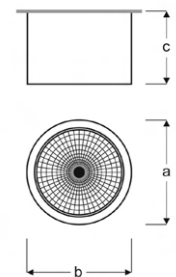

COSA

VSP03 6025F SB30
VSP03 6025F SB40
VSP03 6025F SB60

COB LED Surface Round Downlight Luminaires

Power (W)	Lumen (lm)	Efficacy (lm/W)	Kelvin (K)	Dimension (mm)axbxc	Pcs/Pack
25W	2500	100	3000 4000 6000	202x202x100	10