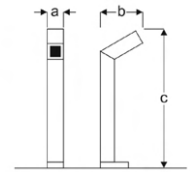

DAKAR

VBL11 0810E UG30
VBL11 0810E UG40
VBL11 0810E UG60

Architectural Bollard Luminaires

Power (W)	Lumen (lm)	Efficacy (lm/W)	Kelvin (K)	Dimension (mm)axbxc	Pcs/Pack
10W	900	90	3000 4000 6000	120x120x800	1