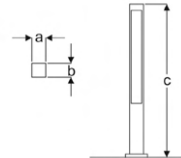

LIBA

VBL11 0808S UG30
VBL11 0808S UG40
VBL11 0808S UG60

Architectural Bollard Luminaires

Power (W)	Lumen (lm)	Efficacy (lm/W)	Kelvin (K)	Dimension (mm)axbxc	Pcs/Pack
8W	720	90	3000 4000 6000	70x70x750	1