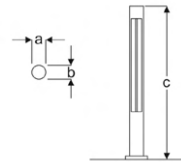

MABA

VBL11 0706P UG30
VBL11 0706P UG40
VBL11 0706P UG60

Architectural Bollard Luminaires

Power (W)	Lumen (lm)	Efficacy (lm/W)	Kelvin (K)	Dimension (mm)axbxc	Pcs/Pack
6W	540	90	3000 4000 6000	100x100x700	1