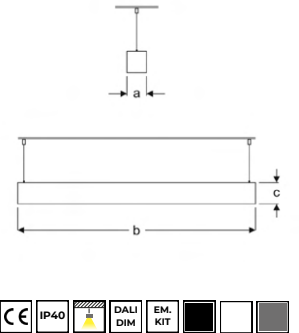

LINE

VLI02 1236C SS30
VLI02 1236C SS40
VLI02 1236C SS60

1200mm Linear Thin Suspended or Surface Luminaires

Power (W)	Lumen (lm)	Efficacy (lm/W)	Kelvin (K)	Dimension (mm)axbxc	Pcs/Pack
36W	3600	100	3000 4000 6000	44x1155x70	10