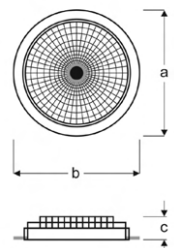

NUKA

VSP03 6024D SB30
VSP03 6024D SB40
VSP03 6024D SB60

6inc Surface Square Downlight Luminaires

Power (W)	Lumen (lm)	Efficacy (lm/W)	Kelvin (K)	Dimension (mm)axbxc	Pcs/Pack
24W	2400	100	3000 4000 6000	185x185x140	4

CORA

VSP03 3009E AB30
VSP03 3009E AB40
VSP03 3009E AB60

3inc COB LED Recessed Round Downlight Luminaires

Power (W)	Lumen (lm)	Efficacy (lm/W)	Kelvin (K)	Dimension (mm)axbxc	Pcs/Pack
9W	900	100	3000 4000 6000	110x110x50	40

CORA

VSP03 4012E AB30
VSP03 4012E AB40
VSP03 4012E AB60

4inc COB LED Recessed Round Downlight Luminaires

Power (W)	Lumen (lm)	Efficacy (lm/W)	Kelvin (K)	Dimension (mm)axbxc	Pcs/Pack
12W	1200	100	3000 4000 6000	130x130x50	40

CORA

VSP03 5018E AB30
VSP03 5018E AB40
VSP03 5018E AB60

5inc COB LED Recessed Round Downlight Luminaires

Power (W)	Lumen (lm)	Efficacy (lm/W)	Kelvin (K)	Dimension (mm)axbxc	Pcs/Pack
18W	1800	100	3000 4000 6000	150x150x50	30

CORA

VSP03 6025E AB30
VSP03 6025E AB40
VSP03 6025E AB60

6inc COB LED Recessed Round Downlight Luminaires

Power (W)	Lumen (lm)	Efficacy (lm/W)	Kelvin (K)	Dimension (mm)axbxc	Pcs/Pack
25W	2500	100	3000 4000 6000	200x200x50	20