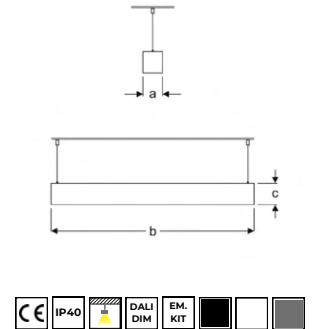

LIKA

VLI02 6020D SS30
VLI02 6020D SS40
VLI02 6020D SS60

600mm Linear Thick Suspended or Surface Luminaires

Power (W)	Lumen (lm)	Efficacy (lm/W)	Kelvin (K)	Dimension (mm)axbxc	Pcs/Pack
20W	2000	100	3000 4000 6000	70x585x86	20