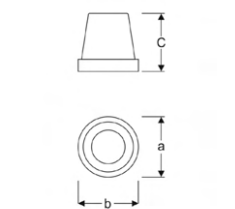

SECU

VEM09 1210HA SB33
VEM09 1210HA SB43
VEM09 1210HA SB63

2X5W Emergency Lighting IP40

Power (W)	Lumen (lm)	Efficacy (lm/W)	Kelvin (K)	Dimension (mm)axbxc	Pcs/Pack
2X5W	800	80	3000 4000 6000	100x300x295	10

SECU

VEM09 1210HB SB33
VEM09 1210HB SB43
VEM09 1210HB SB63

2X5W Emergency Lighting IP65

Power (W)	Lumen (lm)	Efficacy (lm/W)	Kelvin (K)	Dimension (mm)axbxc	Pcs/Pack
2X5W	800	80	3000 4000 6000	100x300x295	10

EMNY

VEM09 2209JA SG33
VEM09 2209JA SG43
VEM09 2209JA SG63

1X9W Emergency Lighting IP65

Power (W)	Lumen (lm)	Efficacy (lm/W)	Kelvin (K)	Dimension (mm)axbxc	Pcs/Pack
9W	720	80	3000 4000 6000	90x240x200	4

EMNY

VEM09 2218JB SG33
VEM09 2218JB SG43
VEM09 2218JB SG63

2X9W Emergency Lighting IP65

Power (W)	Lumen (lm)	Efficacy (lm/W)	Kelvin (K)	Dimension (mm)axbxc	Pcs/Pack
18W	1440	80	3000 4000 6000	90x240x200	4

FOTSE

VEM09 1100K SB00

Photocell

Degree	Lumen (lm)	Efficacy (lm/W)	Kelvin (K)	Dimension (mm)axbxc	Pcs/Pack
180°	-	-	-	80x80x76	40