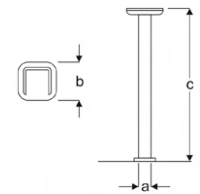

POLO

VBL11 0812T UG30
VBL11 0812T UG40
VBL11 0812T UG60

Architectural Bollard Luminaires

Power (W)	Lumen (lm)	Efficacy (lm/W)	Kelvin (K)	Dimension (mm)axbxc	Pcs/Pack
12W	1080	90	3000 4000 6000	70x170x800	1

POKA

VBL11 0812U UG30
VBL11 0812U UG40
VBL11 0812U UG60

Architectural Bollard Luminaires

Power (W)	Lumen (lm)	Efficacy (lm/W)	Kelvin (K)	Dimension (mm)axbxc	Pcs/Pack
12W	1080	90	3000 4000 6000	70x155x800	1