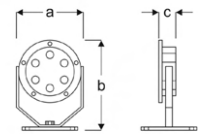

KENE

VAL13 1209D UG30
VAL13 1209D UG40
VAL13 1209D UG60

Grass Luminaires

Power (W)	Lumen (lm)	Efficacy (lm/W)	Kelvin (K)	Dimension (mm)axbxc	Pcs/Pack
9W	900	100	3000 4000 6000	125x125x122	1