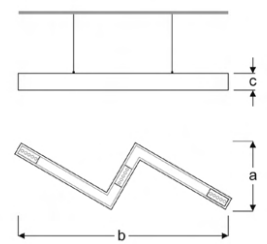

ZEGO

VAR01 3940XF SS30
VAR01 3940XF SS40
VAR01 3940XF SS60

300x900mm Pendant Architectural Luminaires with Lens

Power (W)	Lumen (lm)	Efficacy (lm/W)	Kelvin (K)	Dimension (mm)axbxc	Pcs/Pack
40W	4400	110	3000 4000 6000	300x900x70	1