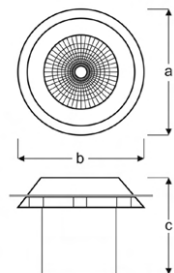

ARUN

VSP03 3010J AB30
VSP03 3010J AB40
VSP03 3010J AB60

Recessed Round Downlight Luminaires

Power (W)	Lumen (lm)	Efficacy (lm/W)	Kelvin (K)	Dimension (mm)axbxc	Pcs/Pack
10W	1000	100	3000 4000 6000	95x95x30	20

AREN

VSP03 1110K AB30
VSP03 1110K AB40
VSP03 1110K AB60

Recessed Round Downlight Luminaires

Power (W)	Lumen (lm)	Efficacy (lm/W)	Kelvin (K)	Dimension (mm)axbxc	Pcs/Pack
10W	1000	100	3000 4000 6000	95x95x30	20

SALA

VSP03 3010L AB30
VSP03 3010L AB40
VSP03 3010L AB60

Recessed Moveable Downlight Luminaires

Power (W)	Lumen (lm)	Efficacy (lm/W)	Kelvin (K)	Dimension (mm)axbxc	Pcs/Pack
10W	1000	100	3000 4000 6000	115x115x80	20

SALA

VSP03 5020L AB30
VSP03 5020L AB40
VSP03 5020L AB60

Recessed Moveable Downlight Luminaires

Power (W)	Lumen (lm)	Efficacy (lm/W)	Kelvin (K)	Dimension (mm)axbxc	Pcs/Pack
20W	2000	100	3000 4000 6000	185x185x80	10

MOVA

VSP03 5020M AS30
VSP03 5020M AS40
VSP03 5020M AS60

Recessed Moveable Downlight Luminaires

Power (W)	Lumen (lm)	Efficacy (lm/W)	Kelvin (K)	Dimension (mm)axbxc	Pcs/Pack
20W	2000	100	3000 4000 6000	186x186x152	10