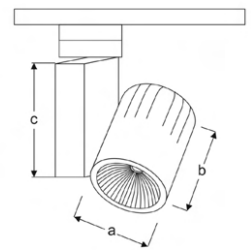

BENO

VTR06 3130F RB30
VTR06 3130F RB40
VTR06 3130F RB60

Die Cast Body Tracklight Luminaires

Power (W)	Lumen (lm)	Efficacy (lm/W)	Kelvin (K)	Dimension (mm)axbxc	Pcs/Pack
30W	3000	100	3000 4000 6000	100x120x165	10