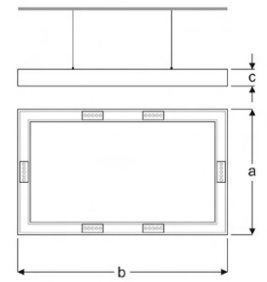

BARE

VAR01 6110XC SS30
VAR01 6110XC SS40
VAR01 6110XC SS60

600x1000mm Pendant Architectural Luminaires with Lens

Power (W)	Lumen (lm)	Efficacy (lm/W)	Kelvin (K)	Dimension (mm)axbxc	Pcs/Pack
100W	11000	110	3000 4000 6000	600x1000x70	1