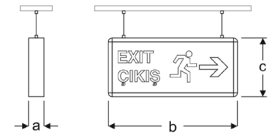

NEYO

VEM09 1306E SB33
VEM09 1306E SB43
VEM09 1306E SB63

Emergency Lighting IP20

Power (W)	Lumen (lm)	Efficacy (lm/W)	Kelvin (K)	Dimension (mm)axbxc	Pcs/Pack
6W	480	80	3000 4000 6000	100x300x35	10