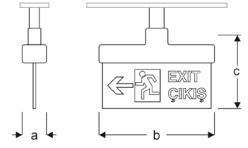

## EXON

VEM09 2206A SB33  
VEM09 2206A SB43  
VEM09 2206A SB63

Emergency Exit Lighting

Power (W)	Lumen (lm)	Efficacy (lm/W)	Kelvin (K)	Dimension (mm)axbxc	Pcs/Pack
6W	480	80	3000 4000 6000	30x240x185	20