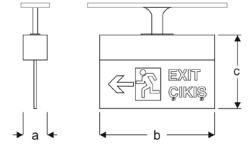

EXON

VEM09 2206A SB33
VEM09 2206A SB43
VEM09 2206A SB63

Emergency Exit Lighting

Power (W)	Lumen (lm)	Efficacy (lm/W)	Kelvin (K)	Dimension (mm)axbxc	Pcs/Pack
6W	480	80	3000 4000 6000	30x240x185	20

EXAL

VEM09 2206B SG33
VEM09 2206B SG43
VEM09 2206B SG63

Aluminum Emergency Exit Lighting

Power (W)	Lumen (lm)	Efficacy (lm/W)	Kelvin (K)	Dimension (mm)axbxc	Pcs/Pack
6W	480	80	3000 4000 6000	30x240x185	20