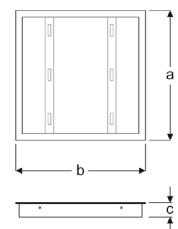

MERA

VSU05 6636G SB30
VSU05 6636G SB40
VSU05 6636G SB60

600X600mm Surface Backlight Luminaires with Lens

Power (W)	Lumen (lm)	Efficacy (lm/W)	Kelvin (K)	Dimension (mm)axbxc	Pcs/Pack
36W	4320	120	3000 4000 6000	600x600x60	6

LIMERA

VSU05 6636H SB30
VSU05 6636H SB40
VSU05 6636H SB60

600X600mm Surface Backlight Luminaires

Power (W)	Lumen (lm)	Efficacy (lm/W)	Kelvin (K)	Dimension (mm)axbxc	Pcs/Pack
36W	4320	120	3000 4000 6000	600x600x60	6

TULA

VSU05 6636E SB30
VSU05 6636E SB40
VSU05 6636E SB60

600X600mm Recessed Two Line Backlight Luminaires

Power (W)	Lumen (lm)	Efficacy (lm/W)	Kelvin (K)	Dimension (mm)axbxc	Pcs/Pack
36W	3240	90	3000 4000 6000	600x600x60	6

ELNA

VSU05 6636F SB30
VSU05 6636F SB40
VSU05 6636F SB60

600X600mm Surface Design Backlight Luminaires

Power (W)	Lumen (lm)	Efficacy (lm/W)	Kelvin (K)	Dimension (mm)axbxc	Pcs/Pack
36W	3240	90	3000 4000 6000	600x600x60	6

FRAME

VSU05 6600R SB00

600X600mm Surface Backlight Only Frames

Power (W)	Lumen (lm)	Efficacy (lm/W)	Kelvin (K)	Dimension (mm)axbxc	Pcs/Pack
-	-	-	-	600x600x60	10