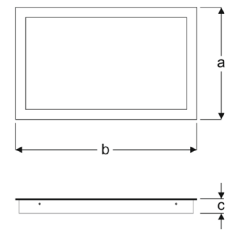

SEBA

VSU05 6636M SB30
VSU05 6636M SB40
VSU05 6636M SB60

600X600mm Surface Sterile Backlight Luminaires

Power (W)	Lumen (lm)	Efficacy (lm/W)	Kelvin (K)	Dimension (mm)axbxc	Pcs/Pack
36W	3600	100	3000 4000 6000	600x600x35	6

SEBA

VSU05 3320M SB30
VSU05 3320M SB40
VSU05 3320M SB60

300X300mm Surface Sterile Backlight Luminaires

Power (W)	Lumen (lm)	Efficacy (lm/W)	Kelvin (K)	Dimension (mm)axbxc	Pcs/Pack
20W	2000	100	3000 4000 6000	300x300x60	10

SEBA

VSU05 3620M SB30
VSU05 3620M SB40
VSU05 3620M SB60

300X600mm Surface Sterile Backlight Luminaires

Power (W)	Lumen (lm)	Efficacy (lm/W)	Kelvin (K)	Dimension (mm)axbxc	Pcs/Pack
20W	2000	100	3000 4000 6000	300x600x60	6

SEBA

VSU05 3136M SB30
VSU05 3136M SB40
VSU05 3136M SB60

300X1200mm Surface Sterile Backlight Luminaires

Power (W)	Lumen (lm)	Efficacy (lm/W)	Kelvin (K)	Dimension (mm)axbxc	Pcs/Pack
36W	3600	100	3000 4000 6000	300x1200x60	4