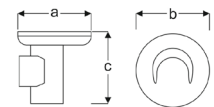

POKA

VAL12 1112U WG30
VAL12 1112U WG40
VAL12 1112U WG60

Decorative Wall Mounted Luminaires

Power (W)	Lumen (lm)	Efficacy (lm/W)	Kelvin (K)	Dimension (mm)axbxc	Pcs/Pack
12W	1080	90	3000 4000 6000	70x145	1