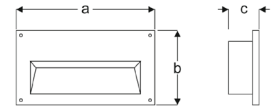

Power (W)	Lumen (lm)	Efficacy (lm/W)	Kelvin (K)	Dimension (mm)axbxc	Pcs/Pack
8W	640	80	3000 4000 6000	256x110x86	1