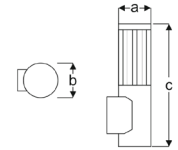

## HELRA

**VAL12 1206N WG30**

**VAL12 1206N WG40**

**VAL12 1206N WG40**

Decorative Wall Mounted Luminaires

Power (W)	Lumen (lm)	Efficacy (lm/W)	Kelvin (K)	Dimension (mm)axbxc	Pcs/Pack
6W	540	90	3000 4000 6000	70x70x220	1