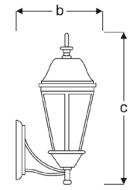

KUYE

VAL12 3200SA WS00

Decorative Wall Mounted Luminaires

Power (W)	Lumen (lm)	Efficacy (lm/W)	Kelvin (K)	Dimension (mm)axbxc	Pcs/Pack
1XE27	720	80	3000 4000 6000	280x250	1