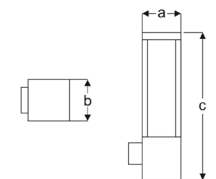

## VUNA

**VAL12 1206P WG30**

**VAL12 1206P WG40**

**VAL12 1206P WG60**

Decorative Wall Mounted Luminaires

Power (W)	Lumen (lm)	Efficacy (lm/W)	Kelvin (K)	Dimension (mm)axbxc	Pcs/Pack
6W	540	90	3000 4000 6000	100x100x250	1