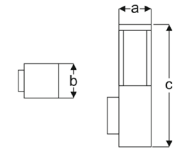

## MABA

**VAL12 1206R WG30**

**VAL12 1206R WG40**

**VAL12 1206R WG60**

Decorative Wall Mounted Luminaires

Power (W)	Lumen (lm)	Efficacy (lm/W)	Kelvin (K)	Dimension (mm)axbxc	Pcs/Pack
6W	540	90	3000 4000 6000	70x70x220	1