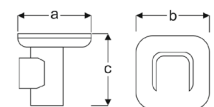

DUNO

VAL12 1212A WG30
VAL12 1212A WG40
VAL12 1212A WG40

Wall Mounted Double Side Up&Down Luminaires

Power (W)	Lumen (lm)	Efficacy (lm/W)	Kelvin (K)	Dimension (mm)axbxc	Pcs/Pack
12W	1080	90	3000 4000 6000	70x240	1

DUKA

VAL12 1212B WG30
VAL12 1212B WG40
VAL12 1212B WG60

Wall Mounted Double Side Up&Down Luminaires

Power (W)	Lumen (lm)	Efficacy (lm/W)	Kelvin (K)	Dimension (mm)axbxc	Pcs/Pack
12W	1080	90	3000 4000 6000	70x240	1

LIDO

VAL12 1210C WG30
VAL12 1210C WG40
VAL12 1210C WG60

Wall Mounted Single Side Luminaires

Power (W)	Lumen (lm)	Efficacy (lm/W)	Kelvin (K)	Dimension (mm)axbxc	Pcs/Pack
10W	900	90	3000 4000 6000	200x70	1

POLO

VAL12 1112T WG30
VAL12 1112T WG40
VAL12 1112T WG60

Decorative Wall Mounted Luminaires

Power (W)	Lumen (lm)	Efficacy (lm/W)	Kelvin (K)	Dimension (mm)axbxc	Pcs/Pack
12W	1080	90	3000 4000 6000	70x145	1

POKA

VAL12 1112U WG30
VAL12 1112U WG40
VAL12 1112U WG60

Decorative Wall Mounted Luminaires

Power (W)	Lumen (lm)	Efficacy (lm/W)	Kelvin (K)	Dimension (mm)axbxc	Pcs/Pack
12W	1080	90	3000 4000 6000	70x145	1