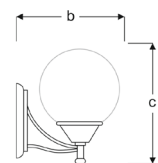

BELU

VAL12 2400K WS00

Decorative Wall Mounted Luminaires

Power (W)	Lumen (lm)	Efficacy (lm/W)	Kelvin (K)	Dimension (mm)axbxc	Pcs/Pack
1XE27	720	80	3000 4000 6000	250x440	1

BENU

VAL12 2400L WS00

Decorative Wall Mounted Luminaires

Power (W)	Lumen (lm)	Efficacy (lm/W)	Kelvin (K)	Dimension (mm)axbxc	Pcs/Pack
1XE27	720	80	3000 4000 6000	280x380	1

KUYE

VAL12 3200SA WS00

Decorative Wall Mounted Luminaires

Power (W)	Lumen (lm)	Efficacy (lm/W)	Kelvin (K)	Dimension (mm)axbxc	Pcs/Pack
1XE27	720	80	3000 4000 6000	280x250	1

KUPO

VAL12 3400SB WS00

Decorative Wall Mounted Luminaires

Power (W)	Lumen (lm)	Efficacy (lm/W)	Kelvin (K)	Dimension (mm)axbxc	Pcs/Pack
1XE27	720	80	3000 4000 6000	350x400	1

KUPA

VAL12 3400SC WS00

Decorative Wall Mounted Luminaires

Power (W)	Lumen (lm)	Efficacy (lm/W)	Kelvin (K)	Dimension (mm)axbxc	Pcs/Pack
1XE27	720	80	3000 4000 6000	280x380	1