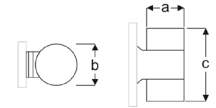

## UPDO

**VAL12 1210D WS00**

Wall Mounted Double Side Up&Down Luminaires

Power (W)	Lumen (lm)	Efficacy (lm/W)	Kelvin (K)	Dimension (mm)axbxc	Pcs/Pack
2XGU10	900	90	3000 4000 6000	60x60x160	1