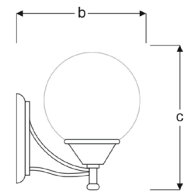

KUPA

VAL12 3400SC WS00

Decorative Wall Mounted Luminaires

Power (W)	Lumen (lm)	Efficacy (lm/W)	Kelvin (K)	Dimension (mm)axbxc	Pcs/Pack
1XE27	720	80	3000 4000 6000	280x380	1