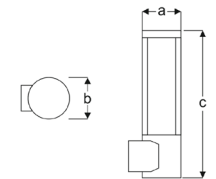

## ZANA

**VAL12 1206M WG30**

**VAL12 1206M WG40**

**VAL12 1206M WG60**

Decorative Wall Mounted Luminaires

Power (W)	Lumen (lm)	Efficacy (lm/W)	Kelvin (K)	Dimension (mm)axbxc	Pcs/Pack
6W	540	90	3000 4000 6000	100x100x250	1