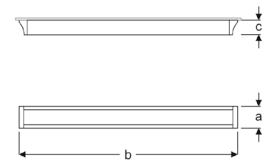

BENI

VIN07 1236K SB30
VIN07 1236K SB40
VIN07 1236K SB60

1200mm Flat Batten Luminaire

Power (W)	Lumen (lm)	Efficacy (lm/W)	Kelvin (K)	Dimension (mm)axbxc	Pcs/Pack
36W	2880	80	3000 4000 6000	75x1200x25	10