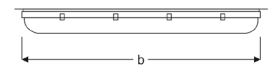

PRONA

VIN07 1255A SG30
VIN07 1255A SG40
VIN07 1255A SG60

1200mm Waterproof Luminaires

Power (W)	Lumen (lm)	Efficacy (lm/W)	Kelvin (K)	Dimension (mm)axbxc	Pcs/Pack
55W	5500	100	3000 4000 6000	150x1270x95	10

ALPO

VIN07 6020B SG30
VIN07 6020B SG40
VIN07 6020B SG60

600mm Aluminum Body Waterproof Luminaires

Power (W)	Lumen (lm)	Efficacy (lm/W)	Kelvin (K)	Dimension (mm)axbxc	Pcs/Pack
20W	2000	100	3000 4000 6000	50x600x70	20