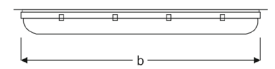

PRONA

VIN07 1236A SG30
VIN07 1236A SG40
VIN07 1236A SG60

1200mm Waterproof Luminaires

Power (W)	Lumen (lm)	Efficacy (lm/W)	Kelvin (K)	Dimension (mm)axbxc	Pcs/Pack
36W	3600	100	3000 4000 6000	110x1270x95	10