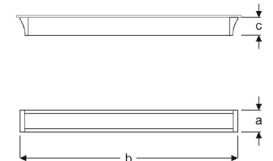

BANTE

VIN07 1236L SB30
VIN07 1236L SB40
VIN07 1236L SB60

1200mm Opal Diffusor Batten Luminaire

Power (W)	Lumen (lm)	Efficacy (lm/W)	Kelvin (K)	Dimension (mm)axbxc	Pcs/Pack
36W	2880	80	3000 4000 6000	75x1200x35	10