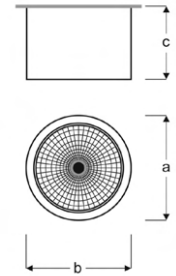

COSA

VSP03 5018F SB30
VSP03 5018F SB40
VSP03 5018F SB60

COB LED Surface Round Downlight Luminaires

Power (W)	Lumen (lm)	Efficacy (lm/W)	Kelvin (K)	Dimension (mm)axbxc	Pcs/Pack
18W	1800	100	3000 4000 6000	152x152x100	15