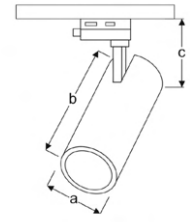

REYO

VTR06 2120E RB30
VTR06 2120E RB40
VTR06 2120E RB60

Die Cast Body Tracklight Luminaires

Power (W)	Lumen (lm)	Efficacy (lm/W)	Kelvin (K)	Dimension (mm)axbxc	Pcs/Pack
20W	2000	100	3000 4000 6000	90x120x165	10