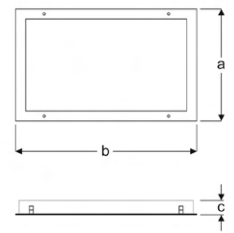

Cutout: 280x280

HOSTA

VRE04 3620P AB30
VRE04 3620P AB40
VRE04 3620P AB60

300X600mm Sterile Luminaires with Tempered Glass

Power (W)	Lumen (lm)	Efficacy (lm/W)	Kelvin (K)	Dimension (mm)axbxc	Pcs/Pack
20W	1600	80	3000 4000 6000	295x595x60	6