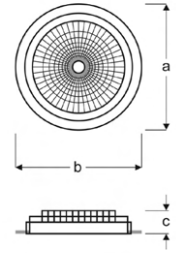

ARKA

VSP03 2230HA AB30
VSP03 2230HA AB40
VSP03 2230HA AB60

COB LED Recessed Square Downlight Luminaires

Power (W)	Lumen (lm)	Efficacy (lm/W)	Kelvin (K)	Dimension (mm)axbxc	Pcs/Pack
30W	3000	100	3000 4000 6000	170x170x50	20