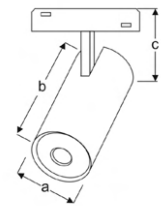

MAGTE

VTR06 2220K RS30
VTR06 2220K RS40
VTR06 2220K RS60

Magnetic Tracklight Luminaires

Power (W)	Lumen (lm)	Efficacy (lm/W)	Kelvin (K)	Dimension (mm)axbxc	Pcs/Pack
20W	2000	100	3000 4000 6000	60x150x133	20