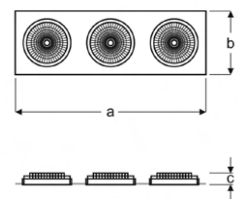

TIRA

VSP03 5020G AB30
VSP03 5020G AB40
VSP03 5020G AB60

COB LED Recessed Round Downlight Luminaires

Power (W)	Lumen (lm)	Efficacy (lm/W)	Kelvin (K)	Dimension (mm)axbxc	Pcs/Pack
20W	2000	100	3000 4000 6000	160x160x50	20

TIRA

VSP03 5030G AB30
VSP03 5030G AB40
VSP03 5030G AB60

COB LED Recessed Round Downlight Luminaires

Power (W)	Lumen (lm)	Efficacy (lm/W)	Kelvin (K)	Dimension (mm)axbxc	Pcs/Pack
30W	3000	100	3000 4000 6000	160x160x50	20

TIKA

VSP03 2230GK AB30
VSP03 2230GK AB40
VSP03 2230GK AB60

COB LED Recessed Square Downlight Luminaires

Power (W)	Lumen (lm)	Efficacy (lm/W)	Kelvin (K)	Dimension (mm)axbxc	Pcs/Pack
30W	3000	100	3000 4000 6000	160x160x50	20

TIKA

VSP03 2460GK AB30
VSP03 2460GK AB40
VSP03 2460GK AB60

COB LED Recessed Square Downlight Luminaires

Power (W)	Lumen (lm)	Efficacy (lm/W)	Kelvin (K)	Dimension (mm)axbxc	Pcs/Pack
60W	6000	100	3000 4000 6000	310x160x50	10

TIKA

VSP03 2690GK AB30
VSP03 2690GK AB40
VSP03 2690GK AB60

COB LED Recessed Square Downlight Luminaires

Power (W)	Lumen (lm)	Efficacy (lm/W)	Kelvin (K)	Dimension (mm)axbxc	Pcs/Pack
90W	9000	100	3000 4000 6000	460x160x50	4