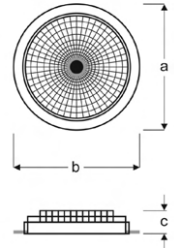

CORA

VSP03 4012E AB30
VSP03 4012E AB40
VSP03 4012E AB60

4inc COB LED Recessed Round Downlight Luminaires

Power (W)	Lumen (lm)	Efficacy (lm/W)	Kelvin (K)	Dimension (mm)axbxc	Pcs/Pack
12W	1200	100	3000 4000 6000	130x130x50	40