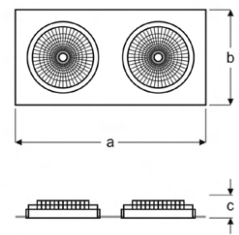

TIKA

VSP03 2690GK AB30
VSP03 2690GK AB40
VSP03 2690GK AB60

COB LED Recessed Square Downlight Luminaires

Power (W)	Lumen (lm)	Efficacy (lm/W)	Kelvin (K)	Dimension (mm)axbxc	Pcs/Pack
90W	9000	100	3000 4000 6000	460x160x50	4