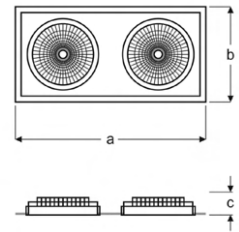

ARKA

VSP03 2690HA AB30
VSP03 2690HA AB40
VSP03 2690HA AB60

COB LED Recessed Square Downlight Luminaires

Power (W)	Lumen (lm)	Efficacy (lm/W)	Kelvin (K)	Dimension (mm)axbxc	Pcs/Pack
90W	9000	100	3000 4000 6000	460x170x50	4