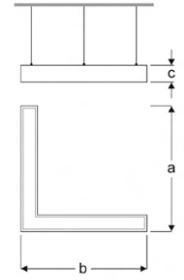

LAYO

VLI02 6636F SS30
VLI02 6636F SS40
VLI02 6636F SS60

600X600mm Linear Suspended or Surface Luminaires

Power (W)	Lumen (lm)	Efficacy (lm/W)	Kelvin (K)	Dimension (mm)axbxc	Pcs/Pack
36W	3600	100	3000 4000 6000	600x600x80	1

URTO

VLI02 3150G SS30
VLI02 3150G SS40
VLI02 3150G SS60

300X1000mm Linear Suspended or Surface Luminaires

Power (W)	Lumen (lm)	Efficacy (lm/W)	Kelvin (K)	Dimension (mm)axbxc	Pcs/Pack
50W	5000	100	3000 4000 6000	300x1000x80	1

MERIS

VLI02 1240H SS30
VLI02 1240H SS40
VLI02 1240H SS60

1200mm Linear Suspended Luminaires With Lens

Power (W)	Lumen (lm)	Efficacy (lm/W)	Kelvin (K)	Dimension (mm)axbxc	Pcs/Pack
40W	5200	130	3000 4000 6000	45x1200x87	10

LINDO

VLI02 1240J SB30
VLI02 1240J SB40
VLI02 1240J SB60

1200mm Linear Suspended Luminaires With Lens

Power (W)	Lumen (lm)	Efficacy (lm/W)	Kelvin (K)	Dimension (mm)axbxc	Pcs/Pack
40W	5200	130	3000 4000 6000	45x1200x87	10

MERA

VLI02 1240K SB30
VLI02 1240K SB40
VLI02 1240K SB60

300x1200mm Linear Suspended or Surface Luminaires

Power (W)	Lumen (lm)	Efficacy (lm/W)	Kelvin (K)	Dimension (mm)axbxc	Pcs/Pack
40W	5200	130	3000 4000 6000	300x1200x60	4