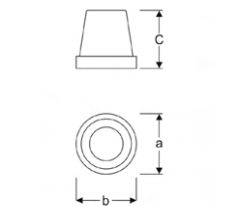

SECU

VEM09 1210HA SB33
VEM09 1210HA SB43
VEM09 1210HA SB63

2X5W Emergency Lighting IP40

Power (W)	Lumen (lm)	Efficacy (lm/W)	Kelvin (K)	Dimension (mm)axbxc	Pcs/Pack
2X5W	800	80	3000 4000 6000	100x300x295	10

SECU

VEM09 1210HB SB33
VEM09 1210HB SB43
VEM09 1210HB SB63

2X5W Emergency Lighting IP65

Power (W)	Lumen (lm)	Efficacy (lm/W)	Kelvin (K)	Dimension (mm)axbxc	Pcs/Pack
2X5W	800	80	3000 4000 6000	100x300x295	10

EMNY

VEM09 2209JA SG33
VEM09 2209JA SG43
VEM09 2209JA SG63

1X9W Emergency Lighting IP65

Power (W)	Lumen (lm)	Efficacy (lm/W)	Kelvin (K)	Dimension (mm)axbxc	Pcs/Pack
9W	720	80	3000 4000 6000	90x240x200	4

EMNY

VEM09 2218JB SG33
VEM09 2218JB SG43
VEM09 2218JB SG63

2X9W Emergency Lighting IP65

Power (W)	Lumen (lm)	Efficacy (lm/W)	Kelvin (K)	Dimension (mm)axbxc	Pcs/Pack
18W	1440	80	3000 4000 6000	90x240x200	4

FOTSE

VEM09 1100K SB00

Photocell

Degree	Lumen (lm)	Efficacy (lm/W)	Kelvin (K)	Dimension (mm)axbxc	Pcs/Pack
180°	-	-	-	80x80x76	40