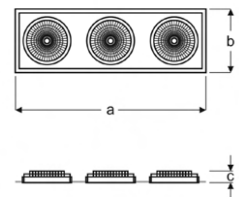

ARTA

VSP03 5020H AB30
VSP03 5020H AB40
VSP03 5020H AB60

COB LED Recessed Round Downlight Luminaires

Power (W)	Lumen (lm)	Efficacy (lm/W)	Kelvin (K)	Dimension (mm)axbxc	Pcs/Pack
20W	2000	100	3000 4000 6000	170x170x50	20

ARTA

VSP03 5030H AB30
VSP03 5030H AB40
VSP03 5030H AB60

COB LED Recessed Round Downlight Luminaires

Power (W)	Lumen (lm)	Efficacy (lm/W)	Kelvin (K)	Dimension (mm)axbxc	Pcs/Pack
30W	3000	100	3000 4000 6000	170x170x50	20

ARKA

VSP03 2230HA AB30
VSP03 2230HA AB40
VSP03 2230HA AB60

COB LED Recessed Square Downlight Luminaires

Power (W)	Lumen (lm)	Efficacy (lm/W)	Kelvin (K)	Dimension (mm)axbxc	Pcs/Pack
30W	3000	100	3000 4000 6000	170x170x50	20

ARKA

VSP03 2460HA AB30
VSP03 2460HA AB40
VSP03 2460HA AB60

COB LED Recessed Square Downlight Luminaires

Power (W)	Lumen (lm)	Efficacy (lm/W)	Kelvin (K)	Dimension (mm)axbxc	Pcs/Pack
60W	6000	100	3000 4000 6000	315x170x50	10

ARKA

VSP03 2690HA AB30
VSP03 2690HA AB40
VSP03 2690HA AB60

COB LED Recessed Square Downlight Luminaires

Power (W)	Lumen (lm)	Efficacy (lm/W)	Kelvin (K)	Dimension (mm)axbxc	Pcs/Pack
90W	9000	100	3000 4000 6000	460x170x50	4