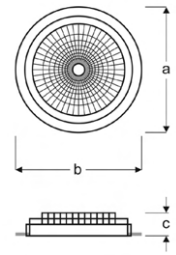

ARTA

VSP03 5030H AB30
VSP03 5030H AB40
VSP03 5030H AB60

COB LED Recessed Round Downlight Luminaires

Power (W)	Lumen (lm)	Efficacy (lm/W)	Kelvin (K)	Dimension (mm)axbxc	Pcs/Pack
30W	3000	100	3000 4000 6000	170x170x50	20