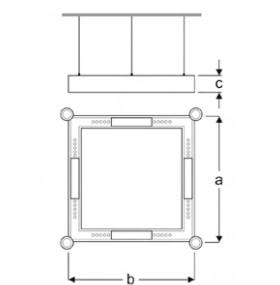

APRE

VAR01 1111XB SS30
VAR01 1111XB SS40
VAR01 1111XB SS60

1000x1000mm Pendant Architectural Luminaires with Lens

Power (W)	Lumen (lm)	Efficacy (lm/W)	Kelvin (K)	Dimension (mm)axbxc	Pcs/Pack
110W	12100	110	3000 4000 6000	1000x1000x70	1