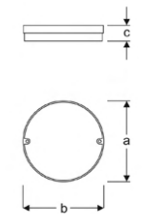

GONA

VCE08 2220H SB30
VCE08 2220H SB40
VCE08 2220H SB60

Plastic Body Bulkhead Glop Luminaires

Power (W)	Lumen (lm)	Efficacy (lm/W)	Kelvin (K)	Dimension (mm)axbxc	Pcs/Pack
20W	1800	90	3000 4000 6000	210x210x65	16