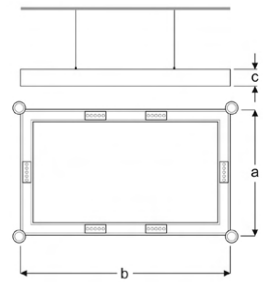

BETA

VAR01 6114XD SS30
VAR01 6114XD SS40
VAR01 6114XD SS60

600x1000mm Pendant Architectural Luminaires with Lens

Power (W)	Lumen (lm)	Efficacy (lm/W)	Kelvin (K)	Dimension (mm)axbxc	Pcs/Pack
140W	15400	110	3000 4000 6000	600x1000x70	1

NARE

VAR01 8885XE SS30
VAR01 8885XE SS40
VAR01 8885XE SS60

800x800mm Pendant Architectural Luminaires with Lens

Power (W)	Lumen (lm)	Efficacy (lm/W)	Kelvin (K)	Dimension (mm)axbxc	Pcs/Pack
85W	9350	110	3000 4000 6000	800x800x70	1