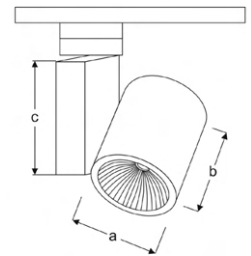

BENO

VTR06 2120F RB30
VTR06 2120F RB40
VTR06 2120F RB60

Die Cast Body Tracklight Luminaires

Power (W)	Lumen (lm)	Efficacy (lm/W)	Kelvin (K)	Dimension (mm)axbxc	Pcs/Pack
20W	2000	100	3000 4000 6000	90x120x165	10