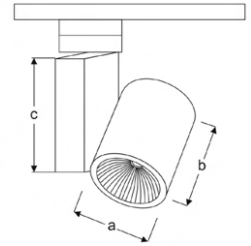

REYO

VTR06 3130E RB30
VTR06 3130E RB40
VTR06 3130E RB60

Die Cast Body Tracklight Luminaires

Power (W)	Lumen (lm)	Efficacy (lm/W)	Kelvin (K)	Dimension (mm)axbxc	Pcs/Pack
30W	3000	100	3000 4000 6000	100x120x165	10