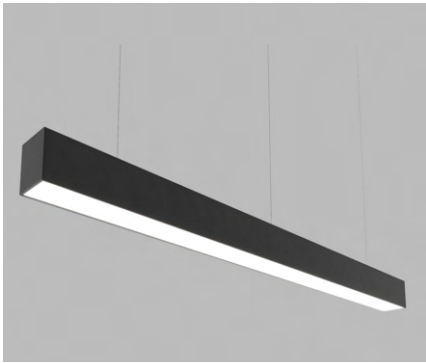

600mm Linear Thin Suspended or Surface Luminaires

Power (W)	Lumen (lm)	Efficacy (lm/W)	Kelvin (K)	Dimension (mm)axbxc	Pcs/Pack
20W	2000	100	3000 4000 6000	44x585x70	20

LINE

VLI02 1236C SS30
VLI02 1236C SS40
VLI02 1236C SS60