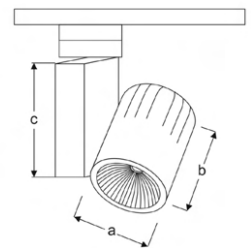

BENO

VTR06 3130F RB30
VTR06 3130F RB40
VTR06 3130F RB60

Die Cast Body Tracklight Luminaires

Power (W)	Lumen (lm)	Efficacy (lm/W)	Kelvin (K)	Dimension (mm)axbxc	Pcs/Pack
30W	3000	100	3000 4000 6000	100x120x165	10