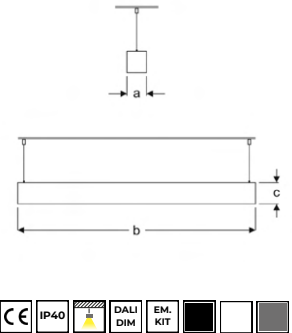

LINE

VLI02 1236C SS30
VLI02 1236C SS40
VLI02 1236C SS60

1200mm Linear Thin Suspended or Surface Luminaires

Power (W)	Lumen (lm)	Efficacy (lm/W)	Kelvin (K)	Dimension (mm)axbxc	Pcs/Pack
36W	3600	100	3000 4000 6000	44x1155x70	10