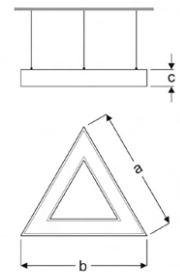

HEXA

VAR01 6660G SS30
VAR01 6660G SS40
VAR01 6660G SS60

600mm Pendant Architectural Hexagon Luminaires

Power (W)	Lumen (lm)	Efficacy (lm/W)	Kelvin (K)	Dimension (mm)axbxc	Pcs/Pack
60W	4800	80	3000 4000 6000	600x600x80	1