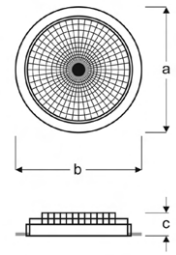

COSA

VSP03 4012F SB30
VSP03 4012F SB40
VSP03 4012F SB60

COB LED Surface Round Downlight Luminaires

Power (W)	Lumen (lm)	Efficacy (lm/W)	Kelvin (K)	Dimension (mm)axbxc	Pcs/Pack
12W	1200	100	3000 4000 6000	132x132x100	20