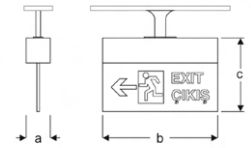

EXON

VEM09 2206A SB33
VEM09 2206A SB43
VEM09 2206A SB63

Emergency Exit Lighting

Power (W)	Lumen (lm)	Efficacy (lm/W)	Kelvin (K)	Dimension (mm)axbxc	Pcs/Pack
6W	480	80	3000 4000 6000	30x240x185	20

EXAL

VEM09 2206B SG33
VEM09 2206B SG43
VEM09 2206B SG63

Aluminum Emergency Exit Lighting

Power (W)	Lumen (lm)	Efficacy (lm/W)	Kelvin (K)	Dimension (mm)axbxc	Pcs/Pack
6W	480	80	3000 4000 6000	30x240x185	20