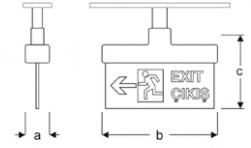

MOVE

LADE

LADE

EXON

VEM09 2206A SB33
VEM09 2206A SB43
VEM09 2206A SB63

Emergency Exit Lighting

Power (W)	Lumen (lm)	Efficacy (lm/W)	Kelvin (K)	Dimension (mm)axbxc	Pcs/Pack
6W	480	80	3000 4000 6000	30x240x185	20