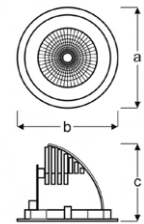

SALA

VSP03 5020L AB30
VSP03 5020L AB40
VSP03 5020L AB60

Recessed Moveable Downlight Luminaires

Power (W)	Lumen (lm)	Efficacy (lm/W)	Kelvin (K)	Dimension (mm)axbxc	Pcs/Pack
20W	2000	100	3000 4000 6000	185x185x80	10