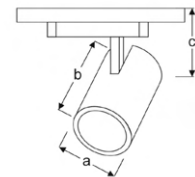

TAYO

VTR06 2120C RS30
VTR06 2120C RS40
VTR06 2120C RS60

Die Cast Body Tracklight Luminaires

Power (W)	Lumen (lm)	Efficacy (lm/W)	Kelvin (K)	Dimension (mm)axbxc	Pcs/Pack
20W	2000	100	3000 4000 6000	90x110x170	10