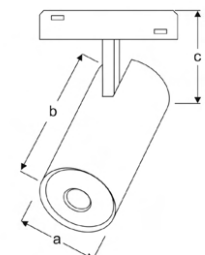

MAGNE

VTR06 1206J RS30
VTR06 1206J RS40
VTR06 1206J RS60

Magnetic Tracklight Luminaires

Power (W)	Lumen (lm)	Efficacy (lm/W)	Kelvin (K)	Dimension (mm)axbxc	Pcs/Pack
6W	100	600	3000 4000 6000	22x112x25	40

MAGNE

VTR06 2212J RS30
VTR06 2212J RS40
VTR06 2212J RS60

Magnetic Tracklight Luminaires

Power (W)	Lumen (lm)	Efficacy (lm/W)	Kelvin (K)	Dimension (mm)axbxc	Pcs/Pack
12W	1200	100	3000 4000 6000	22x222x25	30

MAGNE

VTR06 3218J RS30
VTR06 3218J RS40
VTR06 3218J RS60

Magnetic Tracklight Luminaires

Power (W)	Lumen (lm)	Efficacy (lm/W)	Kelvin (K)	Dimension (mm)axbxc	Pcs/Pack
18W	1800	100	3000 4000 6000	22x328x25	20

MAGTE

VTR06 1210K RS30
VTR06 1210K RS40
VTR06 1210K RS60

Magnetic Tracklight Luminaires

Power (W)	Lumen (lm)	Efficacy (lm/W)	Kelvin (K)	Dimension (mm)axbxc	Pcs/Pack
10W	1000	100	3000 4000 6000	50x132x123	30

MAGTE

VTR06 2220K RS30
VTR06 2220K RS40
VTR06 2220K RS60

Magnetic Tracklight Luminaires

Power (W)	Lumen (lm)	Efficacy (lm/W)	Kelvin (K)	Dimension (mm)axbxc	Pcs/Pack
20W	2000	100	3000 4000 6000	60x150x133	20