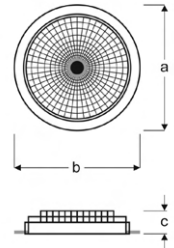

CORA

VSP03 5018E AB30
VSP03 5018E AB40
VSP03 5018E AB60

5inc COB LED Recessed Round Downlight Luminaires

Power (W)	Lumen (lm)	Efficacy (lm/W)	Kelvin (K)	Dimension (mm)axbxc	Pcs/Pack
18W	1800	100	3000 4000 6000	150x150x50	30