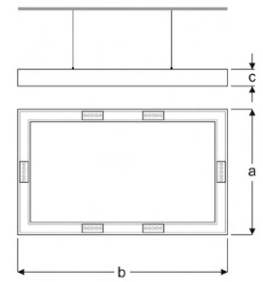

BARE

VAR01 6110XC SS30
VAR01 6110XC SS40
VAR01 6110XC SS60

600x1000mm Pendant Architectural Luminaires with Lens

Power (W)	Lumen (lm)	Efficacy (lm/W)	Kelvin (K)	Dimension (mm)axbxc	Pcs/Pack
100W	11000	110	3000 4000 6000	600x1000x70	1