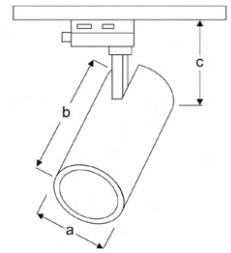

UBTO

VTR06 1210G RB30
VTR06 1210G RB40
VTR06 1210G RB60

Die Cast Body Tracklight Luminaires

Power (W)	Lumen (lm)	Efficacy (lm/W)	Kelvin (K)	Dimension (mm)axbxc	Pcs/Pack
10W	1000	100	3000 4000 6000	60x155x170	20