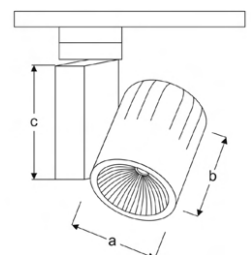

Die Cast Body Tracklight Luminaires

Power (W)	Lumen (lm)	Efficacy (lm/W)	Kelvin (K)	Dimension (mm)axbxc	Pcs/Pack
30W	3000	100	3000 4000 6000	100x120x165	10

UBTO

VTR06 1110G RB30
VTR06 1110G RB40
VTR06 1110G RB60