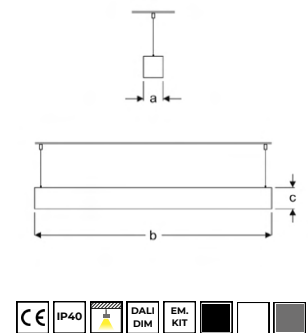

LIKA

VLI02 1236D SS30
VLI02 1236D SS40
VLI02 1236D SS60

1200mm Linear Thick Suspended or Surface Luminaires

Power (W)	Lumen (lm)	Efficacy (lm/W)	Kelvin (K)	Dimension (mm)axbxc	Pcs/Pack
36W	3600	100	3000 4000 6000	70x1155x86	10