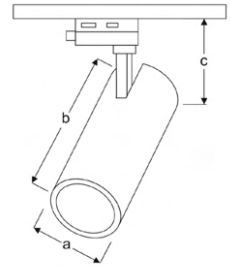

TELO

VTR06 1306H RB30
VTR06 1306H RB40
VTR06 1306H RB60

Die Cast Body Tracklight Luminaires with Lens

Power (W)	Lumen (lm)	Efficacy (lm/W)	Kelvin (K)	Dimension (mm)axbxc	Pcs/Pack
6W	720	120	3000 4000 6000	95x44x110	20