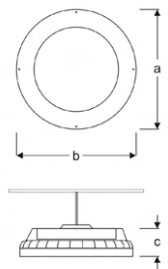

VIN07 4410J SG30
VIN07 4410J SG40
VIN07 4410J SG60

Round High Bay Luminaires

Power (W)	Lumen (lm)	Efficacy (lm/W)	Kelvin (K)	Dimension (mm)axbxc	Pcs/Pack
100W	11000	110	3000 4000 6000	365x365x160	4

ROBU

VIN07 4415J SG30
VIN07 4415J SG40
VIN07 4415J SG60