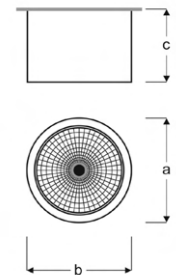

COSA

VSP03 6025F SB30
VSP03 6025F SB40
VSP03 6025F SB60

COB LED Surface Round Downlight Luminaires

Power (W)	Lumen (lm)	Efficacy (lm/W)	Kelvin (K)	Dimension (mm)axbxc	Pcs/Pack
25W	2500	100	3000 4000 6000	202x202x100	10