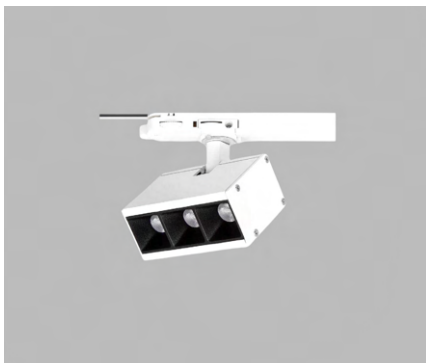

TELO

VTR06 1306H RB30
VTR06 1306H RB40
VTR06 1306H RB60

Die Cast Body Tracklight Luminaires with Lens

Power (W)	Lumen (lm)	Efficacy (lm/W)	Kelvin (K)	Dimension (mm)axbxc	Pcs/Pack
6W	720	120	3000 4000 6000	95x44x110	20