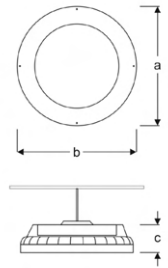

ROBU

VIN07 4410J SG30
VIN07 4410J SG40
VIN07 4410J SG60

Round High Bay Luminaires

Power (W)	Lumen (lm)	Efficacy (lm/W)	Kelvin (K)	Dimension (mm)axbxc	Pcs/Pack
100W	11000	110	3000 4000 6000	365x365x160	4