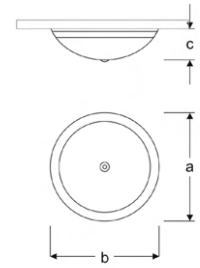

SELA

VCE08 3302C SB03

2XE27 Sensor Bulkhead Globe Luminaires with 3h Emerg. Kit

Power (W)	Lumen (lm)	Efficacy (lm/W)	Kelvin (K)	Dimension (mm)axbxc	Pcs/Pack
2XE27	1620	90	3000 4000 6000	300x300x95	10