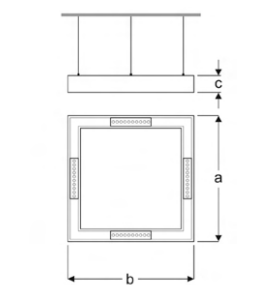

ADRE

VAR01 8810XA SS30
VAR01 8810XA SS40
VAR01 8810XA SS60

800X800mm Pendant Architectural Luminaires with Lens

Power (W)	Lumen (lm)	Efficacy (lm/W)	Kelvin (K)	Dimension (mm)axbxc	Pcs/Pack
100W	11000	110	3000 4000 6000	800x800x70	1