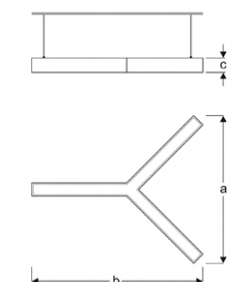

LUDO

VAR01 6114M SS30
VAR01 6114M SS40
VAR01 6114M SS60

600x1200mm Pendant Architectural Luminaires

Power (W)	Lumen (lm)	Efficacy (lm/W)	Kelvin (K)	Dimension (mm)axbxc	Pcs/Pack
140W	14000	100	3000 4000 6000	600x1200x80	1

SEVA

VAR01 1250N SS30
VAR01 1250N SS40
VAR01 1250N SS60

1200mm Pendant Architectural Luminaires

Power (W)	Lumen (lm)	Efficacy (lm/W)	Kelvin (K)	Dimension (mm)axbxc	Pcs/Pack
50W	4000	80	3000 4000 6000	80x1200x80	1

SEVA

VAR01 1560N SS30
VAR01 1560N SS40
VAR01 1560N SS60

1500mm Pendant Architectural Luminaires

Power (W)	Lumen (lm)	Efficacy (lm/W)	Kelvin (K)	Dimension (mm)axbxc	Pcs/Pack
60W	4800	80	3000 4000 6000	80x1500x80	1

SEVA

VAR01 1870N SS30
VAR01 1870N SS40
VAR01 1870N SS60

1800mm Pendant Architectural Luminaires

Power (W)	Lumen (lm)	Efficacy (lm/W)	Kelvin (K)	Dimension (mm)axbxc	Pcs/Pack
70W	5600	80	3000 4000 6000	80x1800x80	1

YULA

VAR01 4440P SS30
VAR01 4440P SS40
VAR01 4440P SS60

450mm Pendant Architectural Luminaires

Power (W)	Lumen (lm)	Efficacy (lm/W)	Kelvin (K)	Dimension (mm)axbxc	Pcs/Pack
40W	3200	80	3000 4000 6000	450x450x80	1