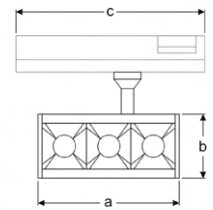

TELO

VTR06 1510H RB30
VTR06 1510H RB40
VTR06 1510H RB60

Die Cast Body Tracklight Luminaires with Lens

Power (W)	Lumen (lm)	Efficacy (lm/W)	Kelvin (K)	Dimension (mm)axbxc	Pcs/Pack
10W	1200	120	3000 4000 6000	145x44x110	10