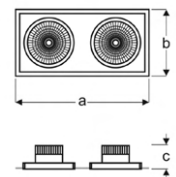

MORI

VSP03 1330R AB30
VSP03 1330R AB40
VSP03 1330R AB60

Recessed Moveable Downlight Luminaires

Power (W)	Lumen (lm)	Efficacy (lm/W)	Kelvin (K)	Dimension (mm)axbxc	Pcs/Pack
30W	3000	100	3000 4000 6000	300x110x50	4