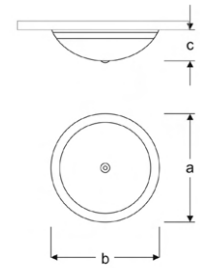

SENO

VCE08 3318D SB30

VCE08 3318D SB40

VCE08 3318D SB60

Surface Sensor Bulkhead Globe Luminaires

Power (W)	Lumen (lm)	Efficacy (lm/W)	Kelvin (K)	Dimension (mm)axbxc	Pcs/Pack
18W	1620	90	3000 4000 6000	300x300x95	10