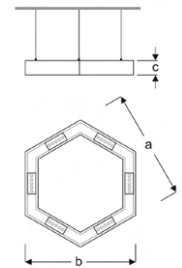

BARE

VAR01 6110XC SS30
VAR01 6110XC SS40
VAR01 6110XC SS60

600x1000mm Pendant Architectural Luminaires with Lens

Power (W)	Lumen (lm)	Efficacy (lm/W)	Kelvin (K)	Dimension (mm)axbxc	Pcs/Pack
100W	11000	110	3000 4000 6000	600x1000x70	1

BETA

VAR01 6114XD SS30
VAR01 6114XD SS40
VAR01 6114XD SS60

600x1000mm Pendant Architectural Luminaires with Lens

Power (W)	Lumen (lm)	Efficacy (lm/W)	Kelvin (K)	Dimension (mm)axbxc	Pcs/Pack
140W	15400	110	3000 4000 6000	600x1000x70	1

NARE

VAR01 8885XE SS30
VAR01 8885XE SS40
VAR01 8885XE SS60

800x800mm Pendant Architectural Luminaires with Lens

Power (W)	Lumen (lm)	Efficacy (lm/W)	Kelvin (K)	Dimension (mm)axbxc	Pcs/Pack
85W	9350	110	3000 4000 6000	800x800x70	1

ZEGO

VAR01 3940XF SS30
VAR01 3940XF SS40
VAR01 3940XF SS60

300x900mm Pendant Architectural Luminaires with Lens

Power (W)	Lumen (lm)	Efficacy (lm/W)	Kelvin (K)	Dimension (mm)axbxc	Pcs/Pack
40W	4400	110	3000 4000 6000	300x900x70	1

ZIGNA

VAR01 3195XG SS30
VAR01 3195XG SS40
VAR01 3195XG SS60

300x1500mm Pendant Architectural Luminaires

Power (W)	Lumen (lm)	Efficacy (lm/W)	Kelvin (K)	Dimension (mm)axbxc	Pcs/Pack
95W	10450	110	3000 4000 6000	300x1500x70	1