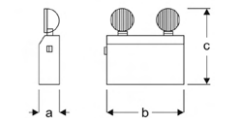

FOTSE

VEM09 1100K SB00

Photocell

Degree	Lumen (lm)	Efficacy (lm/W)	Kelvin (K)	Dimension (mm)axbxc	Pcs/Pack
180°	-	-	-	80x80x76	40