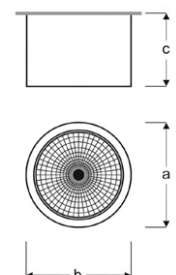

CORA

VSP03 8032E AB30
VSP03 8032E AB40
VSP03 8032E AB60

8inc COB LED Recessed Round Downlight Luminaires

Power (W)	Lumen (lm)	Efficacy (lm/W)	Kelvin (K)	Dimension (mm)axbxc	Pcs/Pack
32W	3200	100	3000 4000 6000	240x240x50	20

COSA

VSP03 4012F SB30
VSP03 4012F SB40
VSP03 4012F SB60

COB LED Surface Round Downlight Luminaires

Power (W)	Lumen (lm)	Efficacy (lm/W)	Kelvin (K)	Dimension (mm)axbxc	Pcs/Pack
12W	1200	100	3000 4000 6000	132x132x100	20

COSA

VSP03 5018F SB30
VSP03 5018F SB40
VSP03 5018F SB60

COB LED Surface Round Downlight Luminaires

Power (W)	Lumen (lm)	Efficacy (lm/W)	Kelvin (K)	Dimension (mm)axbxc	Pcs/Pack
18W	1800	100	3000 4000 6000	152x152x100	15

COSA

VSP03 6025F SB30
VSP03 6025F SB40
VSP03 6025F SB60

COB LED Surface Round Downlight Luminaires

Power (W)	Lumen (lm)	Efficacy (lm/W)	Kelvin (K)	Dimension (mm)axbxc	Pcs/Pack
25W	2500	100	3000 4000 6000	202x202x100	10

COSA

VSP03 8032F SB30
VSP03 8032F SB40
VSP03 8032F SB60

COB LED Surface Round Downlight Luminaires

Power (W)	Lumen (lm)	Efficacy (lm/W)	Kelvin (K)	Dimension (mm)axbxc	Pcs/Pack
32W	3200	100	3000 4000 6000	242x242x100	8