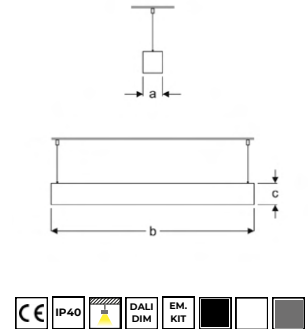

LIKA

VLI02 6020D SS30
VLI02 6020D SS40
VLI02 6020D SS60

600mm Linear Thick Suspended or Surface Luminaires

Power (W)	Lumen (lm)	Efficacy (lm/W)	Kelvin (K)	Dimension (mm)axbxc	Pcs/Pack
20W	2000	100	3000 4000 6000	70x585x86	20