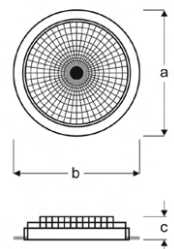

CORA

VSP03 6025E AB30
VSP03 6025E AB40
VSP03 6025E AB60

6inc COB LED Recessed Round Downlight Luminaires

Power (W)	Lumen (lm)	Efficacy (lm/W)	Kelvin (K)	Dimension (mm)axbxc	Pcs/Pack
25W	2500	100	3000 4000 6000	200x200x50	20