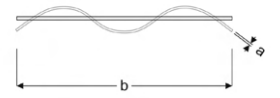

ARTE

VAR01 1120Y SS30
VAR01 1120Y SS40
VAR01 1120Y SS60

1000mm Pendant Architectural Luminaires

Power (W)	Lumen (lm)	Efficacy (lm/W)	Kelvin (K)	Dimension (mm)axbxc	Pcs/Pack
20W	1600	80	3000 4000 6000	10x1000x35	1