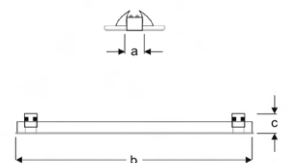

Cutout: 75x1153