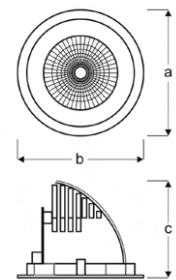

MOVA

VSP03 5020M AS30
VSP03 5020M AS40
VSP03 5020M AS60

Recessed Moveable Downlight Luminaires

Power (W)	Lumen (lm)	Efficacy (lm/W)	Kelvin (K)	Dimension (mm)axbxc	Pcs/Pack
20W	2000	100	3000 4000 6000	186x186x152	10