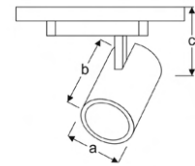

NERO

VTR06 3130B RS30
VTR06 3130B RS40
VTR06 3130B RS60

Die Cast Body Tracklight Luminaires

Power (W)	Lumen (lm)	Efficacy (lm/W)	Kelvin (K)	Dimension (mm)axbxc	Pcs/Pack
30W	3000	100	3000 4000 6000	100x120x150	10