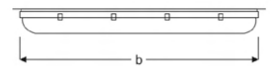

PRONA

VIN07 1255A SG30
VIN07 1255A SG40
VIN07 1255A SG60

1200mm Waterproof Luminaires

Power (W)	Lumen (lm)	Efficacy (lm/W)	Kelvin (K)	Dimension (mm)axbxc	Pcs/Pack
55W	5500	100	3000 4000 6000	150x1270x95	10

ALPO

VIN07 6020B SG30
VIN07 6020B SG40
VIN07 6020B SG60

600mm Aluminum Body Waterproof Luminaires

Power (W)	Lumen (lm)	Efficacy (lm/W)	Kelvin (K)	Dimension (mm)axbxc	Pcs/Pack
20W	2000	100	3000 4000 6000	50x600x70	20