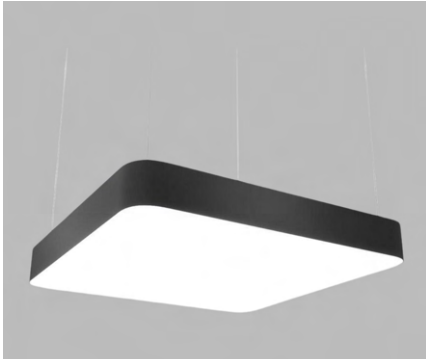

KANDE

VAR01 1212D SS30
VAR01 1212D SS40
VAR01 1212D SS60

1200mm Pendant Architectural Square Luminaires

Power (W)	Lumen (lm)	Efficacy (lm/W)	Kelvin (K)	Dimension (mm)axbxc	Pcs/Pack
120W	12000	100	3000 4000 6000	1200x1200x80	1