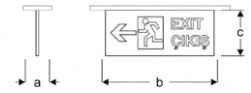

EXSA

VEM09 2206D SG33
VEM09 2206D SG43
VEM09 2206D SG63

Emergency Exit Lighting

Power (W)	Lumen (lm)	Efficacy (lm/W)	Kelvin (K)	Dimension (mm)axbxc	Pcs/Pack
6W	480	80	3000 4000 6000	43x365x168	40