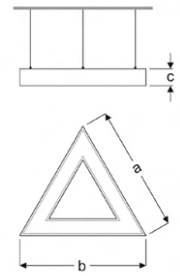

UNTA

VAR01 1212F SS30
VAR01 1212F SS40
VAR01 1212F SS60

1200mm Pendant Architectural Triangle Luminaires

Power (W)	Lumen (lm)	Efficacy (lm/W)	Kelvin (K)	Dimension (mm)axbxc	Pcs/Pack
120W	9600	80	3000 4000 6000	1200x1200x80	1