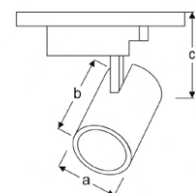

ELTO

VTR06 1220A RS30
VTR06 1220A RS40
VTR06 1220A RS60

Die Cast Body Tracklight Luminaires

Power (W)	Lumen (lm)	Efficacy (lm/W)	Kelvin (K)	Dimension (mm)axbxc	Pcs/Pack
20W	2000	100	3000 4000 6000	95x205x170	10

NERO

VTR06 2120B RS30
VTR06 2120B RS40
VTR06 2120B RS60

Die Cast Body Tracklight Luminaires

Power (W)	Lumen (lm)	Efficacy (lm/W)	Kelvin (K)	Dimension (mm)axbxc	Pcs/Pack
20W	2000	100	3000 4000 6000	90x110x150	10

NERO

VTR06 3130B RS30
VTR06 3130B RS40
VTR06 3130B RS60

Die Cast Body Tracklight Luminaires

Power (W)	Lumen (lm)	Efficacy (lm/W)	Kelvin (K)	Dimension (mm)axbxc	Pcs/Pack
30W	3000	100	3000 4000 6000	100x120x150	10

TAYO

VTR06 2120C RS30
VTR06 2120C RS40
VTR06 2120C RS60

Die Cast Body Tracklight Luminaires

Power (W)	Lumen (lm)	Efficacy (lm/W)	Kelvin (K)	Dimension (mm)axbxc	Pcs/Pack
20W	2000	100	3000 4000 6000	90x110x170	10

TAYO

VTR06 3130C RS30
VTR06 3130C RS40
VTR06 3130C RS60

Die Cast Body Tracklight Luminaires

Power (W)	Lumen (lm)	Efficacy (lm/W)	Kelvin (K)	Dimension (mm)axbxc	Pcs/Pack
30W	3000	100	3000 4000 6000	100x120x170	10