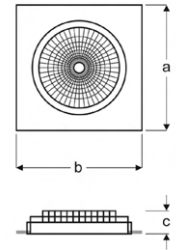

TIKA

VSP03 2460GK AB30
VSP03 2460GK AB40
VSP03 2460GK AB60

COB LED Recessed Square Downlight Luminaires

Power (W)	Lumen (lm)	Efficacy (lm/W)	Kelvin (K)	Dimension (mm)axbxc	Pcs/Pack
60W	6000	100	3000 4000 6000	310x160x50	10