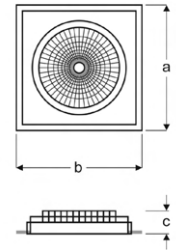

ARKA

VSP03 2460HA AB30
VSP03 2460HA AB40
VSP03 2460HA AB60

COB LED Recessed Square Downlight Luminaires

Power (W)	Lumen (lm)	Efficacy (lm/W)	Kelvin (K)	Dimension (mm)axbxc	Pcs/Pack
60W	6000	100	3000 4000 6000	315x170x50	10