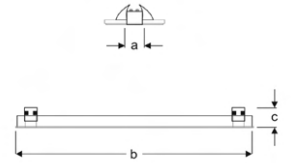

Cutout: 48x1153