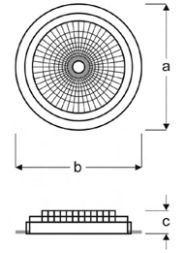

TIKA

VSP03 2230GK AB30
VSP03 2230GK AB40
VSP03 2230GK AB60

COB LED Recessed Square Downlight Luminaires

Power (W)	Lumen (lm)	Efficacy (lm/W)	Kelvin (K)	Dimension (mm)axbxc	Pcs/Pack
30W	3000	100	3000 4000 6000	160x160x50	20