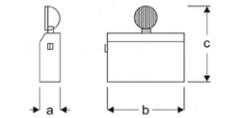

EMNY

VEM09 2218JB SG33
VEM09 2218JB SG43
VEM09 2218JB SG63

2X9W Emergency Lighting IP65

Power (W)	Lumen (lm)	Efficacy (lm/W)	Kelvin (K)	Dimension (mm)axbxc	Pcs/Pack
18W	1440	80	3000 4000 6000	90x240x200	4