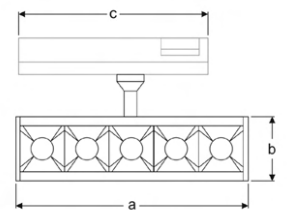

TRACKLIGHT ACCESSORIES

VTR06 1000	1 meter track	Monophase or Triphase
VTR06 2000	2 meter track	Monophase or Triphase
VTR06 3000	3 meter track	Monophase or Triphase
VTR06 I CON	I connection	Monophase or Triphase
VTR06 L CON	L connection	Monophase or Triphase
VTR06 T CON	T connection	Monophase or Triphase
VTR06 END CAP	End Cup	Monophase or Triphase