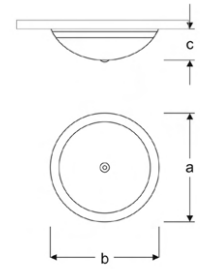

SENO

VCE08 3318D SB30

VCE08 3318D SB40

VCE08 3318D SB60

Surface Sensor Bulkhead Globe Luminaires

Power (W)	Lumen (lm)	Efficacy (lm/W)	Kelvin (K)	Dimension (mm)axbxc	Pcs/Pack
18W	1620	90	3000 4000 6000	300x300x95	10