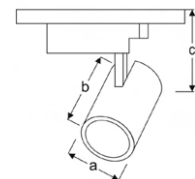

TAYO

VTR06 3130C RS30
VTR06 3130C RS40
VTR06 3130C RS60

Die Cast Body Tracklight Luminaires

Power (W)	Lumen (lm)	Efficacy (lm/W)	Kelvin (K)	Dimension (mm)axbxc	Pcs/Pack
30W	3000	100	3000 4000 6000	100x120x170	10