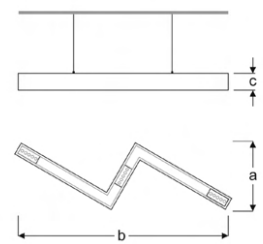

ZEGO

VAR01 3940XF SS30
VAR01 3940XF SS40
VAR01 3940XF SS60

300x900mm Pendant Architectural Luminaires with Lens

Power (W)	Lumen (lm)	Efficacy (lm/W)	Kelvin (K)	Dimension (mm)axbxc	Pcs/Pack
40W	4400	110	3000 4000 6000	300x900x70	1