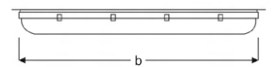

PRONA

VIN07 1236A SG30
VIN07 1236A SG40
VIN07 1236A SG60

1200mm Waterproof Luminaires

Power (W)	Lumen (lm)	Efficacy (lm/W)	Kelvin (K)	Dimension (mm)axbxc	Pcs/Pack
36W	3600	100	3000 4000 6000	110x1270x95	10