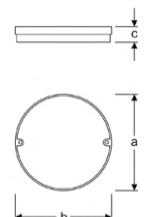

GLEN

VCE08 1124F SB30
VCE08 1124F SB40
VCE08 1124F SB60

Bulkhead Glop Luminaires

Power (W)	Lumen (lm)	Efficacy (lm/W)	Kelvin (K)	Dimension (mm)axbxc	Pcs/Pack
24W	2160	90	3000 4000 6000	175x175x45	20

GLEN

VCE08 2236F SB30
VCE08 2236F SB40
VCE08 2236F SB60

Bulkhead Glop Luminaires

Power (W)	Lumen (lm)	Efficacy (lm/W)	Kelvin (K)	Dimension (mm)axbxc	Pcs/Pack
36W	3240	90	3000 4000 6000	220x220x45	16

OPGA

VCE08 3318G SB30
VCE08 3318G SB40
VCE08 3318G SB60

Plastic Body Bulkhead Glop Luminaires

Power (W)	Lumen (lm)	Efficacy (lm/W)	Kelvin (K)	Dimension (mm)axbxc	Pcs/Pack
18W	1620	90	3000 4000 6000	300x300x95	10

GONA

VCE08 1115H SB30
VCE08 1115H SB40
VCE08 1115H SB60

Plastic Body Bulkhead Glop Luminaires

Power (W)	Lumen (lm)	Efficacy (lm/W)	Kelvin (K)	Dimension (mm)axbxc	Pcs/Pack
15W	1350	90	3000 4000 6000	160x160x65	20

GONA

VCE08 2220H SB30
VCE08 2220H SB40
VCE08 2220H SB60

Plastic Body Bulkhead Glop Luminaires

Power (W)	Lumen (lm)	Efficacy (lm/W)	Kelvin (K)	Dimension (mm)axbxc	Pcs/Pack
20W	1800	90	3000 4000 6000	210x210x65	16