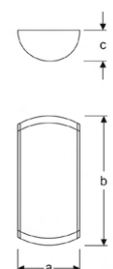

BREI

VCE08 1220TD WS30
VCE08 1220TD WS40
VCE08 1220TD WS60

Decorative Wall Luminaires

Power (W)	Lumen (lm)	Efficacy (lm/W)	Kelvin (K)	Dimension (mm)axbxc	Pcs/Pack
20W	1600	80	3000 4000 6000	100x235x50	10