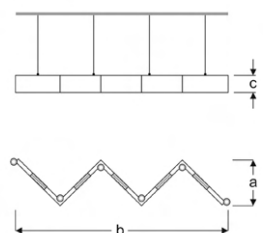

ZIGNA

VAR01 3195XG SS30
VAR01 3195XG SS40
VAR01 3195XG SS60

300x1500mm Pendant Architectural Luminaires

Power (W)	Lumen (lm)	Efficacy (lm/W)	Kelvin (K)	Dimension (mm)axbxc	Pcs/Pack
95W	10450	110	3000 4000 6000	300x1500x70	1