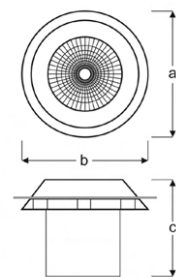

ARUN

VSP03 3010J AB30
VSP03 3010J AB40
VSP03 3010J AB60

Recessed Round Downlight Luminaires

Power (W)	Lumen (lm)	Efficacy (lm/W)	Kelvin (K)	Dimension (mm)axbxc	Pcs/Pack
10W	1000	100	3000 4000 6000	95x95x30	20

AREN

VSP03 1110K AB30
VSP03 1110K AB40
VSP03 1110K AB60

Recessed Round Downlight Luminaires

Power (W)	Lumen (lm)	Efficacy (lm/W)	Kelvin (K)	Dimension (mm)axbxc	Pcs/Pack
10W	1000	100	3000 4000 6000	95x95x30	20

SALA

VSP03 3010L AB30
VSP03 3010L AB40
VSP03 3010L AB60

Recessed Moveable Downlight Luminaires

Power (W)	Lumen (lm)	Efficacy (lm/W)	Kelvin (K)	Dimension (mm)axbxc	Pcs/Pack
10W	1000	100	3000 4000 6000	115x115x80	20

SALA

VSP03 5020L AB30
VSP03 5020L AB40
VSP03 5020L AB60

Recessed Moveable Downlight Luminaires

Power (W)	Lumen (lm)	Efficacy (lm/W)	Kelvin (K)	Dimension (mm)axbxc	Pcs/Pack
20W	2000	100	3000 4000 6000	185x185x80	10

MOVA

VSP03 5020M AS30
VSP03 5020M AS40
VSP03 5020M AS60

Recessed Moveable Downlight Luminaires

Power (W)	Lumen (lm)	Efficacy (lm/W)	Kelvin (K)	Dimension (mm)axbxc	Pcs/Pack
20W	2000	100	3000 4000 6000	186x186x152	10