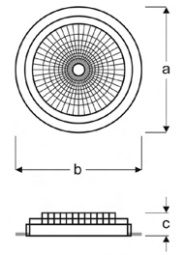

TIRA

VSP03 5030G AB30
VSP03 5030G AB40
VSP03 5030G AB60

COB LED Recessed Round Downlight Luminaires

Power (W)	Lumen (lm)	Efficacy (lm/W)	Kelvin (K)	Dimension (mm)axbxc	Pcs/Pack
30W	3000	100	3000 4000 6000	160x160x50	20