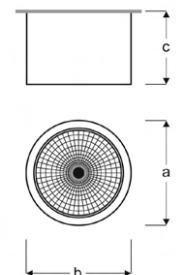

COSA

VSP03 8032F SB30
VSP03 8032F SB40
VSP03 8032F SB60

COB LED Surface Round Downlight Luminaires

Power (W)	Lumen (lm)	Efficacy (lm/W)	Kelvin (K)	Dimension (mm)axbxc	Pcs/Pack
32W	3200	100	3000 4000 6000	242x242x100	8