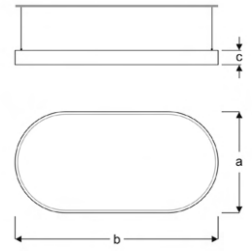

SEVA

VAR01 1250N SS30
VAR01 1250N SS40
VAR01 1250N SS60

1200mm Pendant Architectural Luminaires

Power (W)	Lumen (lm)	Efficacy (lm/W)	Kelvin (K)	Dimension (mm)axbxc	Pcs/Pack
50W	4000	80	3000 4000 6000	80x1200x80	1