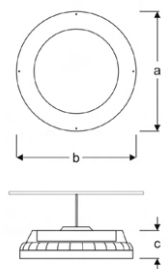

SANTA

VIN07 4410H SS30
VIN07 4410H SS40
VIN07 4410H SS60

Rectangular High Bay Luminaires

Power (W)	Lumen (lm)	Efficacy (lm/W)	Kelvin (K)	Dimension (mm)axbxc	Pcs/Pack
100W	10000	100	3000 4000 6000	350x350x130	4

SANTA

VIN07 4414H SS30
VIN07 4414H SS40
VIN07 4414H SS60

Rectangular High Bay Luminaires

Power (W)	Lumen (lm)	Efficacy (lm/W)	Kelvin (K)	Dimension (mm)axbxc	Pcs/Pack
140W	14000	100	3000 4000 6000	350x350x130	4

ROBU

VIN07 4460J SG30
VIN07 4460J SG40
VIN07 4460J SG60

Round High Bay Luminaires

Power (W)	Lumen (lm)	Efficacy (lm/W)	Kelvin (K)	Dimension (mm)axbxc	Pcs/Pack
60W	6600	110	3000 4000 6000	365x365x160	4

ROBU

VIN07 4410J SG30
VIN07 4410J SG40
VIN07 4410J SG60

Round High Bay Luminaires

Power (W)	Lumen (lm)	Efficacy (lm/W)	Kelvin (K)	Dimension (mm)axbxc	Pcs/Pack
100W	11000	110	3000 4000 6000	365x365x160	4

ROBU

VIN07 4415J SG30
VIN07 4415J SG40
VIN07 4415J SG60

Round High Bay Luminaires

Power (W)	Lumen (lm)	Efficacy (lm/W)	Kelvin (K)	Dimension (mm)axbxc	Pcs/Pack
150W	16500	110	3000 4000 6000	365x365x160	4