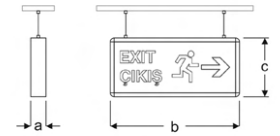

EXSA

VEM09 2206D SG33
VEM09 2206D SG43
VEM09 2206D SG63

Emergency Exit Lighting

Power (W)	Lumen (lm)	Efficacy (lm/W)	Kelvin (K)	Dimension (mm)axbxc	Pcs/Pack
6W	480	80	3000 4000 6000	43x365x168	40

NEYO

VEM09 1306E SB33
VEM09 1306E SB43
VEM09 1306E SB63