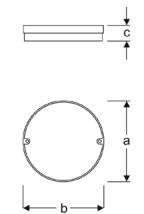

GONA

VCE08 2220H SB30
VCE08 2220H SB40
VCE08 2220H SB60

Plastic Body Bulkhead Glop Luminaires

Power (W)	Lumen (lm)	Efficacy (lm/W)	Kelvin (K)	Dimension (mm)axbxc	Pcs/Pack
20W	1800	90	3000 4000 6000	210x210x65	16