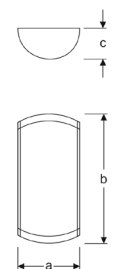

OREI

VCE08 1220TE WS30
VCE08 1220TE WS40
VCE08 1220TE WS60

Decorative Wall Luminaires

Power (W)	Lumen (lm)	Efficacy (lm/W)	Kelvin (K)	Dimension (mm)axbxc	Pcs/Pack
20W	1600	80	3000 4000 6000	130x230x50	10