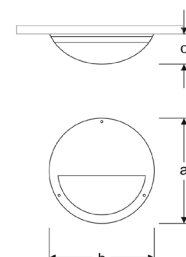

OPI

VCE08 1212L WB30
VCE08 1212L WB40
VCE08 1212L WB60

Plastic Body Wall Bulkhead Luminaires

| Power (W) | Lumen (lm) | Efficacy (lm/W) | Kelvin (K) | Dimension (mm)axbxc | Pcs/Pack |
|-----------|------------|-----------------|----------------------|---------------------|----------|
| 12W | 1080 | 90 | 3000 4000 6000 | 105x215x55 | 20 |

OVI

VCE08 1212M WB30
VCE08 1212M WB40
VCE08 1212M WB60

Plastic Body Wall Bulkhead Luminaires

| Power (W) | Lumen (lm) | Efficacy (lm/W) | Kelvin (K) | Dimension (mm)axbxc | Pcs/Pack |
|-----------|------------|-----------------|----------------------|---------------------|----------|
| 12W | 1080 | 90 | 3000 4000 6000 | 150x260x50 | 20 |

HALFA

VCE08 3301N WS00

1XE27 Lampholder Plastic Body Wall Half Bulkhead

| Power (W) | Lumen (lm) | Efficacy (lm/W) | Kelvin (K) | Dimension (mm)axbxc | Pcs/Pack |
|-----------|------------|-----------------|----------------------|---------------------|----------|
| 1XE27 | 810 | 90 | 3000 4000 6000 | 280x280x100 | 10 |