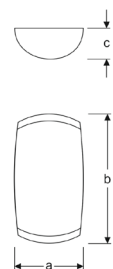

HALFI

VCE08 1220TA WS30
VCE08 1220TA WS40
VCE08 1220TA WS60

Decorative Wall Luminaires

Power (W)	Lumen (lm)	Efficacy (lm/W)	Kelvin (K)	Dimension (mm)axbxc	Pcs/Pack
20W	1600	80	3000 4000 6000	180x200x80	10

DUVI

VCE08 1220TB WS30
VCE08 1220TB WS40
VCE08 1220TB WS60

Decorative Wall Luminaires

Power (W)	Lumen (lm)	Efficacy (lm/W)	Kelvin (K)	Dimension (mm)axbxc	Pcs/Pack
20W	1600	80	3000 4000 6000	110x235x100	10

NATI

VCE08 1220TC WS30
VCE08 1220TC WS40
VCE08 1220TC WS60

Decorative Wall Luminaires

Power (W)	Lumen (lm)	Efficacy (lm/W)	Kelvin (K)	Dimension (mm)axbxc	Pcs/Pack
20W	1600	80	3000 4000 6000	110x235x100	10

BREI

VCE08 1220TD WS30
VCE08 1220TD WS40
VCE08 1220TD WS60

Decorative Wall Luminaires

Power (W)	Lumen (lm)	Efficacy (lm/W)	Kelvin (K)	Dimension (mm)axbxc	Pcs/Pack
20W	1600	80	3000 4000 6000	100x235x50	10

OREI

VCE08 1220TE WS30
VCE08 1220TE WS40
VCE08 1220TE WS60

Decorative Wall Luminaires

Power (W)	Lumen (lm)	Efficacy (lm/W)	Kelvin (K)	Dimension (mm)axbxc	Pcs/Pack
20W	1600	80	3000 4000 6000	130x230x50	10