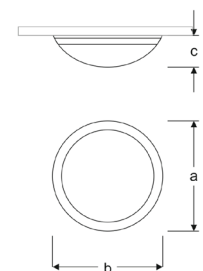

NAPO

VCE08 3324B SG30 VCE08 3324B SG40 VCE08 3324B SG60

Bulkhead Globe With Opal Diffusor

Power (W)	Lumen (lm)	Efficacy (lm/W)	Kelvin (K)	Dimension (mm)axbxc	Pcs/Pack
24W	2400	100	3000 4000 6000	300x300x100	10