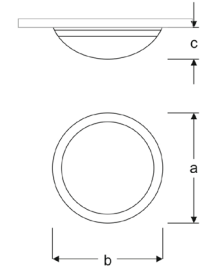

PRAN

VCE08 3301A SB00

1XE27 Lampholder Bulkhead Globe With Prismatic

| Power (W) | Lumen (lm) | Efficacy (lm/W) | Kelvin (K) | Dimension (mm)axbxc | Pcs/Pack |
|-----------|------------|-----------------|----------------------|---------------------|----------|
| 1XE27 | 810 | 90 | 3000 4000 6000 | 300x300x100 | 10 |

PRAN

VCE08 3302A SB00

2XE27 Lampholder Bulkhead Globe With Prismatic

| Power (W) | Lumen (lm) | Efficacy (lm/W) | Kelvin (K) | Dimension (mm)axbxc | Pcs/Pack |
|-----------|------------|-----------------|----------------------|---------------------|----------|
| 2XE27 | 1620 | 90 | 3000 4000 6000 | 300x300x100 | 10 |