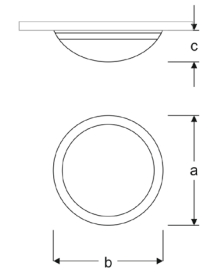

PRAN

VCE08 3302A SB00

2XE27 Lampholder Bulkhead Globe With Prismatic

| Power (W) | Lumen (lm) | Efficacy (lm/W) | Kelvin (K) | Dimension (mm)axbxc | Pcs/Pack |
|-----------|------------|-----------------|----------------------|---------------------|----------|
| 2XE27 | 1620 | 90 | 3000 4000 6000 | 300x300x100 | 10 |

NAPO

VCE08 3312B SG30 VCE08 3312B SG40 VCE08 3312B SG60

Bulkhead Globe With Opal Diffusor

| Power (W) | Lumen (lm) | Efficacy (lm/W) | Kelvin (K) | Dimension (mm)axbxc | Pcs/Pack |
|-----------|------------|-----------------|----------------------|---------------------|----------|
| 12W | 1200 | 100 | 3000 4000 6000 | 300x300x100 | 10 |