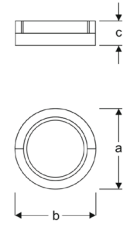

KODA

VCE08 1112R WS30
VCE08 1112R WS40
VCE08 1112R WS60

Decorative Wall Luminaires

Power (W)	Lumen (lm)	Efficacy (lm/W)	Kelvin (K)	Dimension (mm)axbxc	Pcs/Pack
12W	960	80	3000 4000 6000	165x165x100	10