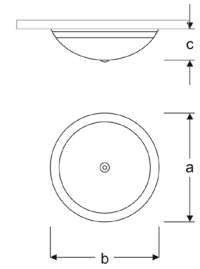

SENO

VCE08 3318D SB30

VCE08 3318D SB40

VCE08 3318D SB60

Surface Sensor Bulkhead Globe Luminaires

Power (W)	Lumen (lm)	Efficacy (lm/W)	Kelvin (K)	Dimension (mm)axbxc	Pcs/Pack
18W	1620	90	3000 4000 6000	300x300x95	10