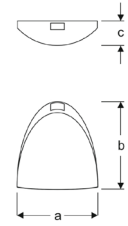

DUVI

VCE08 1220TB WS30
VCE08 1220TB WS40
VCE08 1220TB WS60

Decorative Wall Luminaires

Power (W)	Lumen (lm)	Efficacy (lm/W)	Kelvin (K)	Dimension (mm)axbxc	Pcs/Pack
20W	1600	80	3000 4000 6000	110x235x100	10