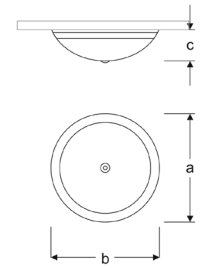

SENO

VCE08 3318D SB30

VCE08 3318D SB40

VCE08 3318D SB60

Surface Sensor Bulkhead Globe Luminaires

| Power (W) | Lumen (lm) | Efficacy (lm/W) | Kelvin (K) | Dimension (mm)axbxc | Pcs/Pack |
|-----------|------------|-----------------|----------------------|---------------------|----------|
| 18W | 1620 | 90 | 3000 4000 6000 | 300x300x95 | 10 |