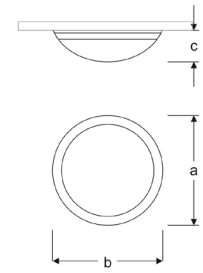

PRAN

VCE08 3301A SB00

1XE27 Lampholder Bulkhead Globe With Prismatic

| Power (W) | Lumen (lm) | Efficacy (lm/W) | Kelvin (K) | Dimension (mm)axbxc | Pcs/Pack |
|-----------|------------|-----------------|----------------------|---------------------|----------|
| 1XE27 | 810 | 90 | 3000 4000 6000 | 300x300x100 | 10 |