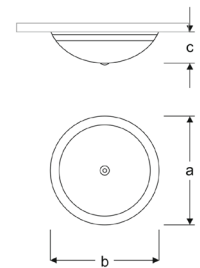

SENO

VCE08 3318D SB33

VCE08 3318D SB43

VCE08 3318D SB63

Surface Sensor Bulkhead Globe Luminaires with 3h Emerg. Kit

| Power (W) | Lumen (lm) | Efficacy (lm/W) | Kelvin (K) | Dimension (mm)axbxc | Pcs/Pack |
|-----------|------------|-----------------|----------------------|---------------------|----------|
| 18W | 1620 | 90 | 3000 4000 6000 | 300x300x95 | 10 |