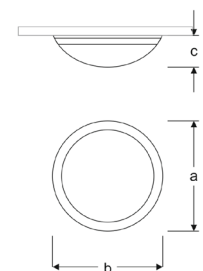

NAPO

VCE08 3312B SG30 VCE08 3312B SG40 VCE08 3312B SG60

Bulkhead Globe With Opal Diffusor

| Power (W) | Lumen (lm) | Efficacy (lm/W) | Kelvin (K) | Dimension (mm)axbxc | Pcs/Pack |
|-----------|------------|-----------------|----------------------|---------------------|----------|
| 12W | 1200 | 100 | 3000 4000 6000 | 300x300x100 | 10 |

NAPO

VCE08 3320B SG30 VCE08 3320B SG40 VCE08 3320B SG60

Bulkhead Globe With Opal Diffusor

| Power (W) | Lumen (lm) | Efficacy (lm/W) | Kelvin (K) | Dimension (mm)axbxc | Pcs/Pack |
|-----------|------------|-----------------|----------------------|---------------------|----------|
| 20W | 2000 | 100 | 3000 4000 6000 | 300x300x100 | 10 |

NAPO

VCE08 3324B SG30 VCE08 3324B SG40 VCE08 3324B SG60

Bulkhead Globe With Opal Diffusor

| Power (W) | Lumen (lm) | Efficacy (lm/W) | Kelvin (K) | Dimension (mm)axbxc | Pcs/Pack |
|-----------|------------|-----------------|----------------------|---------------------|----------|
| 24W | 2400 | 100 | 3000 4000 6000 | 300x300x100 | 10 |