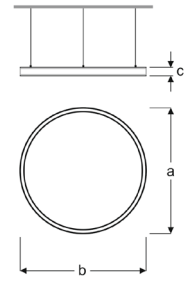

LUSA

VAR01 3318TA SS30
VAR01 3318TA SS40
VAR01 3318TA SS60

300mm Pendant Architectural Luminaires

Power (W)	Lumen (lm)	Efficacy (lm/W)	Kelvin (K)	Dimension (mm)axbxc	Pcs/Pack
18W	1440	80	3000 4000 6000	300x300x22	1