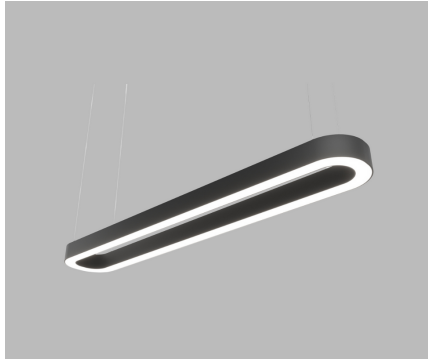

LUCA

VAR01 3180L SS30
VAR01 3180L SS40
VAR01 3180L SS60

300X1200mm Pendant Architectural Luminaires

Power (W)	Lumen (lm)	Efficacy (lm/W)	Kelvin (K)	Dimension (mm)axbxc	Pcs/Pack
80W	6400	80	3000 4000 6000	300x1200x80	1