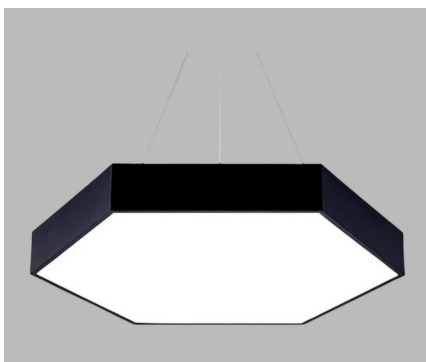

HEXDO

VAR01 9910H SS30
VAR01 9910H SS40
VAR01 9910H SS60

900mm Pendant Architectural Hexagon Luminaires

Power (W)	Lumen (lm)	Efficacy (lm/W)	Kelvin (K)	Dimension (mm)axbxc	Pcs/Pack
100W	10000	100	3000 4000 6000	900x900x80	1