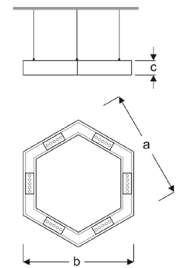

BARE

VAR01 6110XC SS30
VAR01 6110XC SS40
VAR01 6110XC SS60

600x1000mm Pendant Architectural Luminaires with Lens

Power (W)	Lumen (lm)	Efficacy (lm/W)	Kelvin (K)	Dimension (mm)axbxc	Pcs/Pack
100W	11000	110	3000 4000 6000	600x1000x70	1

BETA

VAR01 6114XD SS30
VAR01 6114XD SS40
VAR01 6114XD SS60

600x1000mm Pendant Architectural Luminaires with Lens

Power (W)	Lumen (lm)	Efficacy (lm/W)	Kelvin (K)	Dimension (mm)axbxc	Pcs/Pack
140W	15400	110	3000 4000 6000	600x1000x70	1

NARE

VAR01 8885XE SS30
VAR01 8885XE SS40
VAR01 8885XE SS60

800x800mm Pendant Architectural Luminaires with Lens

Power (W)	Lumen (lm)	Efficacy (lm/W)	Kelvin (K)	Dimension (mm)axbxc	Pcs/Pack
85W	9350	110	3000 4000 6000	800x800x70	1

ZEGO

VAR01 3940XF SS30
VAR01 3940XF SS40
VAR01 3940XF SS60

300x900mm Pendant Architectural Luminaires with Lens

Power (W)	Lumen (lm)	Efficacy (lm/W)	Kelvin (K)	Dimension (mm)axbxc	Pcs/Pack
40W	4400	110	3000 4000 6000	300x900x70	1

ZIGNA

VAR01 3195XG SS30
VAR01 3195XG SS40
VAR01 3195XG SS60

300x1500mm Pendant Architectural Luminaires

Power (W)	Lumen (lm)	Efficacy (lm/W)	Kelvin (K)	Dimension (mm)axbxc	Pcs/Pack
95W	10450	110	3000 4000 6000	300x1500x70	1