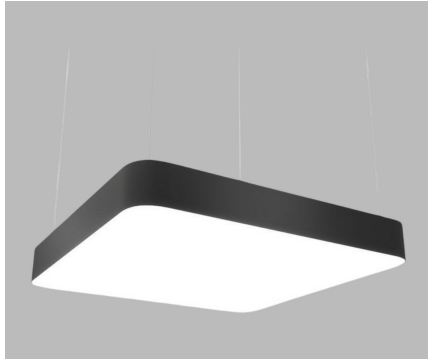

KANDE

VAR01 1212D SS30
VAR01 1212D SS40
VAR01 1212D SS60

1200mm Pendant Architectural Square Luminares

Power (W)	Lumen (lm)	Efficacy (lm/W)	Kelvin (K)	Dimension (mm)axbxc	Pcs/Pack
120W	12000	100	3000 4000 6000	1200x1200x80	1