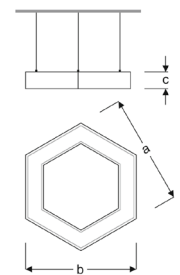

HEXA

VAR01 9910G SS30
VAR01 9910G SS40
VAR01 9910G SS60

900mm Pendant Architectural Hexagon Luminaires

Power (W)	Lumen (lm)	Efficacy (lm/W)	Kelvin (K)	Dimension (mm)axbxc	Pcs/Pack
100W	8000	80	3000 4000 6000	900x900x80	1