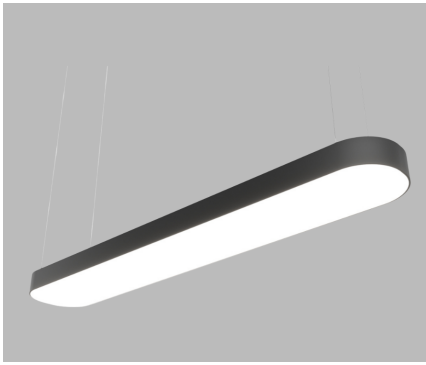

LUDO

VAR01 6114M SS30
VAR01 6114M SS40
VAR01 6114M SS60

600x1200mm Pendant Architectural Luminaires

Power (W)	Lumen (lm)	Efficacy (lm/W)	Kelvin (K)	Dimension (mm)axbxc	Pcs/Pack
140W	14000	100	3000 4000 6000	600x1200x80	1