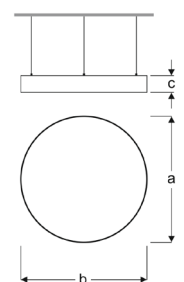

SPADE

VAR01 9910B SS30
VAR01 9910B SS40
VAR01 9910B SS60

900mm Pendant Architectural Round Luminaires

Power (W)	Lumen (lm)	Efficacy (lm/W)	Kelvin (K)	Dimension (mm)axbxc	Pcs/Pack
100W	10000	100	3000 4000 6000	900x900x80	1