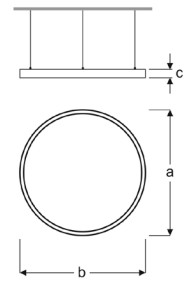

ELIA

VAR01 1136U SS30
VAR01 1136U SS40
VAR01 1136U SS60

1000mm Pendant Architectural Luminaires

Power (W)	Lumen (lm)	Efficacy (lm/W)	Kelvin (K)	Dimension (mm)axbxc	Pcs/Pack
36W	2880	80	3000 4000 6000	1000x1000x35	1