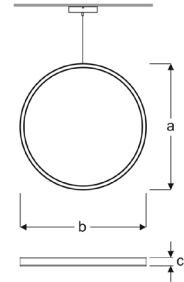

LUSA

VAR01 4424TA SS30
VAR01 4424TA SS40
VAR01 4424TA SS60

400mm Pendant Architectural Luminaires

Power (W)	Lumen (lm)	Efficacy (lm/W)	Kelvin (K)	Dimension (mm)axbxc	Pcs/Pack
24W	1920	80	3000 4000 6000	400x400x22	1