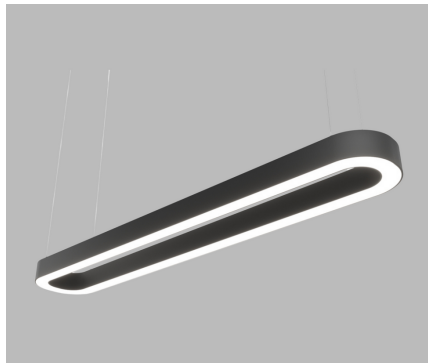

LUCA

VAR01 6190L SS30
VAR01 6190L SS40
VAR01 6190L SS60

600X1200mm Pendant Architectural Luminaires

Power (W)	Lumen (lm)	Efficacy (lm/W)	Kelvin (K)	Dimension (mm)axbxc	Pcs/Pack
90W	7200	80	3000 4000 6000	600x1200x80	1