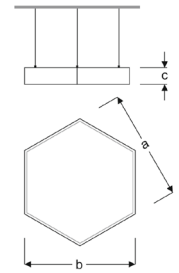

HEXDO

VAR01 1212H SS30
VAR01 1212H SS40
VAR01 1212H SS60

1200mm Pendant Architectural Hexagon Luminaires

Power (W)	Lumen (lm)	Efficacy (lm/W)	Kelvin (K)	Dimension (mm)axbxc	Pcs/Pack
120W	12000	100	3000 4000 6000	1200x1200x80	1