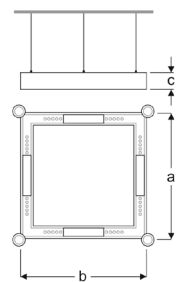

ALISA

VAR01 2120V SS30
VAR01 2120V SS40
VAR01 2120V SS60

1200mm Pendant Architectural Luminaires

Power (W)	Lumen (lm)	Efficacy (lm/W)	Kelvin (K)	Dimension (mm)axbxc	Pcs/Pack
20W	1600	80	3000 4000 6000	20x1200x35	1

ARTE

VAR01 1120Y SS30
VAR01 1120Y SS40
VAR01 1120Y SS60

1000mm Pendant Architectural Luminaires

Power (W)	Lumen (lm)	Efficacy (lm/W)	Kelvin (K)	Dimension (mm)axbxc	Pcs/Pack
20W	1600	80	3000 4000 6000	10x1000x35	1

LAVA

VAR01 1112Z SS30
VAR01 1112Z SS40
VAR01 1112Z SS60

1200mm Pendant Architectural Luminaires

Power (W)	Lumen (lm)	Efficacy (lm/W)	Kelvin (K)	Dimension (mm)axbxc	Pcs/Pack
12W	960	80	3000 4000 6000	10x1200x35	1

ADRE

VAR01 8810XA SS30
VAR01 8810XA SS40
VAR01 8810XA SS60

800X800mm Pendant Architectural Luminaires with Lens

Power (W)	Lumen (lm)	Efficacy (lm/W)	Kelvin (K)	Dimension (mm)axbxc	Pcs/Pack
100W	11000	110	3000 4000 6000	800x800x70	1

APRE

VAR01 1111XB SS30
VAR01 1111XB SS40
VAR01 1111XB SS60

1000x1000mm Pendant Architectural Luminaires with Lens

Power (W)	Lumen (lm)	Efficacy (lm/W)	Kelvin (K)	Dimension (mm)axbxc	Pcs/Pack
110W	12100	110	3000 4000 6000	1000x1000x70	1