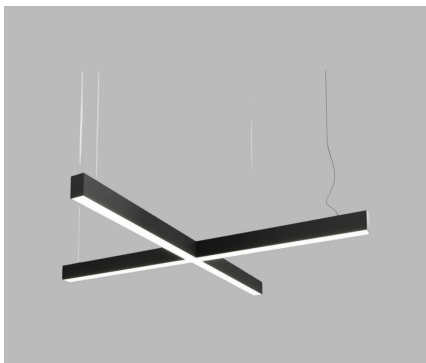

LAKA

VAR01 9950R SS30
VAR01 9950R SS40
VAR01 9950R SS60

900mm Pendant Architectural Luminaires

Power (W)	Lumen (lm)	Efficacy (lm/W)	Kelvin (K)	Dimension (mm)axbxc	Pcs/Pack
50W	4000	80	3000 4000 6000	900x900x80	1