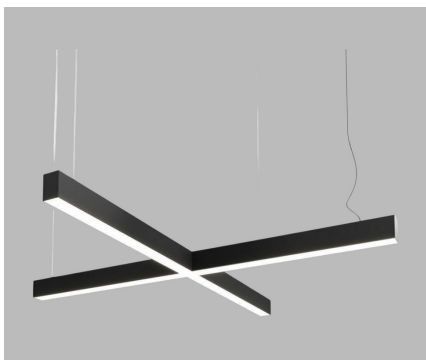

LAKA

VAR01 1175R SS30
VAR01 1175R SS40
VAR01 1175R SS60

1200mm Pendant Architectural Luminaires

Power (W)	Lumen (lm)	Efficacy (lm/W)	Kelvin (K)	Dimension (mm)axbxc	Pcs/Pack
75W	6000	80	3000 4000 6000	1200x1200x80	1