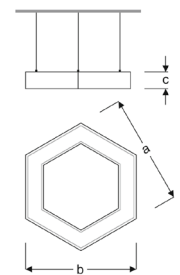

UNTA

VAR01 6660F SS30
VAR01 6660F SS40
VAR01 6660F SS60

600mm Pendant Architectural Triangle Luminaires

Power (W)	Lumen (lm)	Efficacy (lm/W)	Kelvin (K)	Dimension (mm)axbxc	Pcs/Pack
60W	4800	80	3000 4000 6000	600x600x80	1

UNTA

VAR01 9910F SS30
VAR01 9910F SS40
VAR01 9910F SS60

900mm Pendant Architectural Triangle Luminaires

Power (W)	Lumen (lm)	Efficacy (lm/W)	Kelvin (K)	Dimension (mm)axbxc	Pcs/Pack
100W	8000	80	3000 4000 6000	900x900x80	1

UNTA

VAR01 1212F SS30
VAR01 1212F SS40
VAR01 1212F SS60

1200mm Pendant Architectural Triangle Luminaires

Power (W)	Lumen (lm)	Efficacy (lm/W)	Kelvin (K)	Dimension (mm)axbxc	Pcs/Pack
120W	9600	80	3000 4000 6000	1200x1200x80	1

HEXA

VAR01 6660G SS30
VAR01 6660G SS40
VAR01 6660G SS60

600mm Pendant Architectural Hexagon Luminaires

Power (W)	Lumen (lm)	Efficacy (lm/W)	Kelvin (K)	Dimension (mm)axbxc	Pcs/Pack
60W	4800	80	3000 4000 6000	600x600x80	1

HEXA

VAR01 9910G SS30
VAR01 9910G SS40
VAR01 9910G SS60

900mm Pendant Architectural Hexagon Luminaires

Power (W)	Lumen (lm)	Efficacy (lm/W)	Kelvin (K)	Dimension (mm)axbxc	Pcs/Pack
100W	8000	80	3000 4000 6000	900x900x80	1