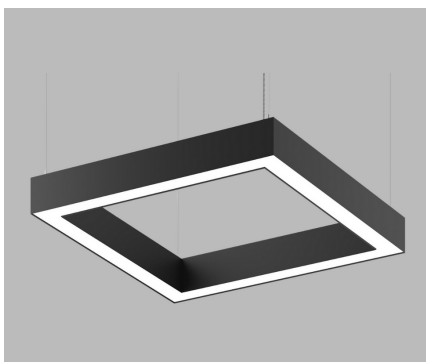

KANTO

VAR01 1212C SS30
VAR01 1212C SS40
VAR01 1212C SS60

1200mm Pendant Architectural Square Luminaires

Power (W)	Lumen (lm)	Efficacy (lm/W)	Kelvin (K)	Dimension (mm)axbxc	Pcs/Pack
120W	9600	80	3000 4000 6000	1200x1200x80	1