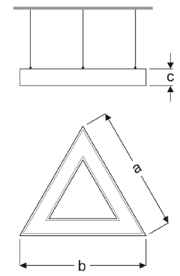

UNTA

VAR01 1212F SS30
VAR01 1212F SS40
VAR01 1212F SS60

1200mm Pendant Architectural Triangle Luminaires

Power (W)	Lumen (lm)	Efficacy (lm/W)	Kelvin (K)	Dimension (mm)axbxc	Pcs/Pack
120W	9600	80	3000 4000 6000	1200x1200x80	1