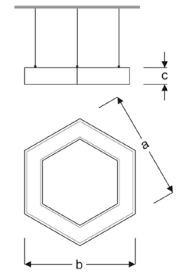

HEXDO

VAR01 6660H SS30
VAR01 6660H SS40
VAR01 6660H SS60

600mm Pendant Architectural Hexagon Luminaires

Power (W)	Lumen (lm)	Efficacy (lm/W)	Kelvin (K)	Dimension (mm)axbxc	Pcs/Pack
60W	6000	100	3000 4000 6000	600x600x80	1