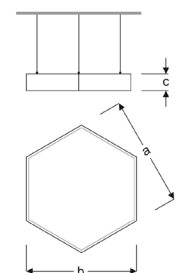

DAGA

VAR01 3980J SS30
VAR01 3980J SS40
VAR01 3980J SS60

300x900mm Pendant Architectural Rectangular Luminaires

Power (W)	Lumen (lm)	Efficacy (lm/W)	Kelvin (K)	Dimension (mm)axbxc	Pcs/Pack
80W	6400	80	3000 4000 6000	300x900x80	1