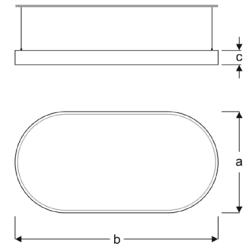

SEVA

VAR01 1250N SS30
VAR01 1250N SS40
VAR01 1250N SS60

1200mm Pendant Architectural Luminaires

Power (W)	Lumen (lm)	Efficacy (lm/W)	Kelvin (K)	Dimension (mm)axbxc	Pcs/Pack
50W	4000	80	3000 4000 6000	80x1200x80	1