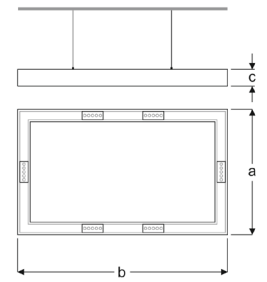

BARE

VAR01 6110XC SS30
VAR01 6110XC SS40
VAR01 6110XC SS60

600x1000mm Pendant Architectural Luminaires with Lens

Power (W)	Lumen (lm)	Efficacy (lm/W)	Kelvin (K)	Dimension (mm)axbxc	Pcs/Pack
100W	11000	110	3000 4000 6000	600x1000x70	1