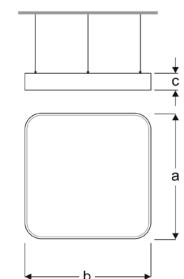

SPADE

VAR01 1212B SS30
VAR01 1212B SS40
VAR01 1212B SS60

1200mm Pendant Architectural Round Luminaires

Power (W)	Lumen (lm)	Efficacy (lm/W)	Kelvin (K)	Dimension (mm)axbxc	Pcs/Pack
120W	12000	100	3000 4000 6000	1200x1200x80	1

KANTO

VAR01 6660C SS30
VAR01 6660C SS40
VAR01 6660C SS60

600mm Pendant Architectural Square Luminaires

Power (W)	Lumen (lm)	Efficacy (lm/W)	Kelvin (K)	Dimension (mm)axbxc	Pcs/Pack
60W	4800	80	3000 4000 6000	600x600x80	1

KANTO

VAR01 9910C SS30
VAR01 9910C SS40
VAR01 9910C SS60

900mm Pendant Architectural Square Luminaires

Power (W)	Lumen (lm)	Efficacy (lm/W)	Kelvin (K)	Dimension (mm)axbxc	Pcs/Pack
100W	8000	80	3000 4000 6000	900x900x80	1

KANTO

VAR01 1212C SS30
VAR01 1212C SS40
VAR01 1212C SS60

1200mm Pendant Architectural Square Luminaires

Power (W)	Lumen (lm)	Efficacy (lm/W)	Kelvin (K)	Dimension (mm)axbxc	Pcs/Pack
120W	9600	80	3000 4000 6000	1200x1200x80	1

KANDE

VAR01 6660D SS30
VAR01 6660D SS40
VAR01 6660D SS60

600mm Pendant Architectural Square Luminaires

Power (W)	Lumen (lm)	Efficacy (lm/W)	Kelvin (K)	Dimension (mm)axbxc	Pcs/Pack
60W	6000	100	3000 4000 6000	600x600x80	1