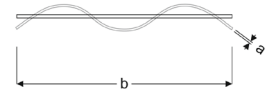

ARTE

VAR01 1120Y SS30
VAR01 1120Y SS40
VAR01 1120Y SS60

1000mm Pendant Architectural Luminaires

Power (W)	Lumen (lm)	Efficacy (lm/W)	Kelvin (K)	Dimension (mm)axbxc	Pcs/Pack
20W	1600	80	3000 4000 6000	10x1000x35	1