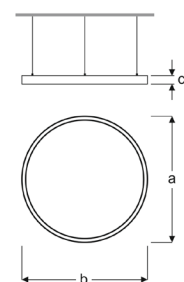

LUTA

VAR01 1136T SS30
VAR01 1136T SS40
VAR01 1136T SS60

1000mm Pendant Architectural Luminaires

Power (W)	Lumen (lm)	Efficacy (lm/W)	Kelvin (K)	Dimension (mm)axbxc	Pcs/Pack
36W	2880	80	3000 4000 6000	1000x1000x22	1

LUSA

VAR01 3318TA SS30
VAR01 3318TA SS40
VAR01 3318TA SS60

300mm Pendant Architectural Luminaires

Power (W)	Lumen (lm)	Efficacy (lm/W)	Kelvin (K)	Dimension (mm)axbxc	Pcs/Pack
18W	1440	80	3000 4000 6000	300x300x22	1

LUSA

VAR01 4424TA SS30
VAR01 4424TA SS40
VAR01 4424TA SS60

400mm Pendant Architectural Luminaires

Power (W)	Lumen (lm)	Efficacy (lm/W)	Kelvin (K)	Dimension (mm)axbxc	Pcs/Pack
24W	1920	80	3000 4000 6000	400x400x22	1

LUSA

VAR01 6636TA SS30
VAR01 6636TA SS40
VAR01 6636TA SS60

600mm Pendant Architectural Luminaires

Power (W)	Lumen (lm)	Efficacy (lm/W)	Kelvin (K)	Dimension (mm)axbxc	Pcs/Pack
36W	2880	80	3000 4000 6000	600x600x22	1

ELIA

VAR01 6625U SS30
VAR01 6625U SS40
VAR01 6625U SS60

600mm Pendant Architectural Luminaires

Power (W)	Lumen (lm)	Efficacy (lm/W)	Kelvin (K)	Dimension (mm)axbxc	Pcs/Pack
25W	2000	80	3000 4000 6000	600x600x35	1