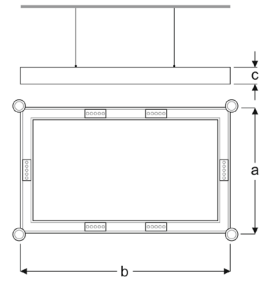

BETA

VAR01 6114XD SS30
VAR01 6114XD SS40
VAR01 6114XD SS60

600x1000mm Pendant Architectural Luminaires with Lens

Power (W)	Lumen (lm)	Efficacy (lm/W)	Kelvin (K)	Dimension (mm)axbxc	Pcs/Pack
140W	15400	110	3000 4000 6000	600x1000x70	1

NARE

VAR01 8885XE SS30
VAR01 8885XE SS40
VAR01 8885XE SS60

800x800mm Pendant Architectural Luminaires with Lens

Power (W)	Lumen (lm)	Efficacy (lm/W)	Kelvin (K)	Dimension (mm)axbxc	Pcs/Pack
85W	9350	110	3000 4000 6000	800x800x70	1