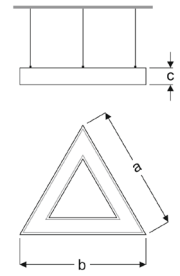

UNTA

VAR01 9910F SS30
VAR01 9910F SS40
VAR01 9910F SS60

900mm Pendant Architectural Triangle Luminaires

Power (W)	Lumen (lm)	Efficacy (lm/W)	Kelvin (K)	Dimension (mm)axbxc	Pcs/Pack
100W	8000	80	3000 4000 6000	900x900x80	1