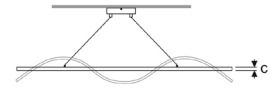

ARTE

VAR01 1120Y SS30
VAR01 1120Y SS40
VAR01 1120Y SS60

1000mm Pendant Architectural Luminaires

Power (W)	Lumen (lm)	Efficacy (lm/W)	Kelvin (K)	Dimension (mm)axbxc	Pcs/Pack
20W	1600	80	3000 4000 6000	10x1000x35	1