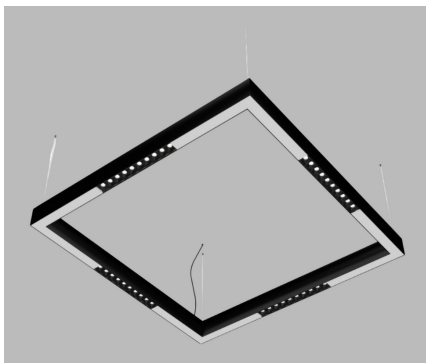

ADRE

VAR01 8810XA SS30
VAR01 8810XA SS40
VAR01 8810XA SS60

800X800mm Pendant Architectural Luminaires with Lens

Power (W)	Lumen (lm)	Efficacy (lm/W)	Kelvin (K)	Dimension (mm)axbxc	Pcs/Pack
100W	11000	110	3000 4000 6000	800x800x70	1