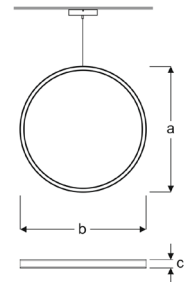

LUSA

VAR01 6636TA SS30
VAR01 6636TA SS40
VAR01 6636TA SS60

600mm Pendant Architectural Luminaires

Power (W)	Lumen (lm)	Efficacy (lm/W)	Kelvin (K)	Dimension (mm)axbxc	Pcs/Pack
36W	2880	80	3000 4000 6000	600x600x22	1