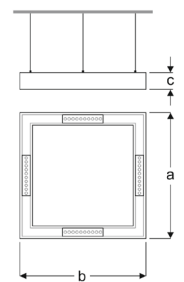

APRE

VAR01 1111XB SS30
VAR01 1111XB SS40
VAR01 1111XB SS60

1000x1000mm Pendant Architectural Luminaires with Lens

Power (W)	Lumen (lm)	Efficacy (lm/W)	Kelvin (K)	Dimension (mm)axbxc	Pcs/Pack
110W	12100	110	3000 4000 6000	1000x1000x70	1