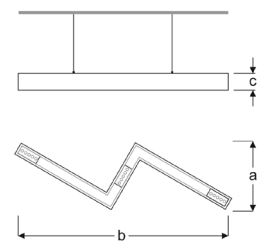

### ZEGO

VAR01 3940XF SS30  
VAR01 3940XF SS40  
VAR01 3940XF SS60

300x900mm Pendant Architectural Luminaires with Lens

Power (W)	Lumen (lm)	Efficacy (lm/W)	Kelvin (K)	Dimension (mm)axbxc	Pcs/Pack
40W	4400	110	3000 4000 6000	300x900x70	1