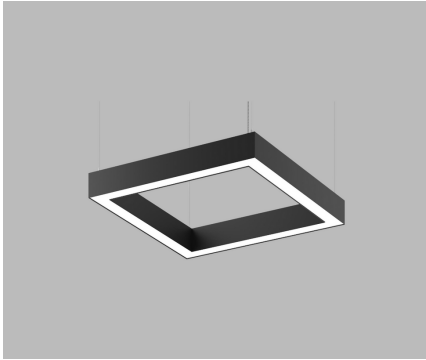

KANTO

VAR01 6660C SS30
VAR01 6660C SS40
VAR01 6660C SS60

600mm Pendant Architectural Square Luminaires

Power (W)	Lumen (lm)	Efficacy (lm/W)	Kelvin (K)	Dimension (mm)axbxc	Pcs/Pack
60W	4800	80	3000 4000 6000	600x600x80	1