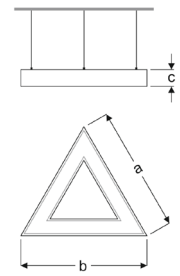

HEXA

VAR01 6660G SS30
VAR01 6660G SS40
VAR01 6660G SS60

600mm Pendant Architectural Hexagon Luminaires

Power (W)	Lumen (lm)	Efficacy (lm/W)	Kelvin (K)	Dimension (mm)axbxc	Pcs/Pack
60W	4800	80	3000 4000 6000	600x600x80	1