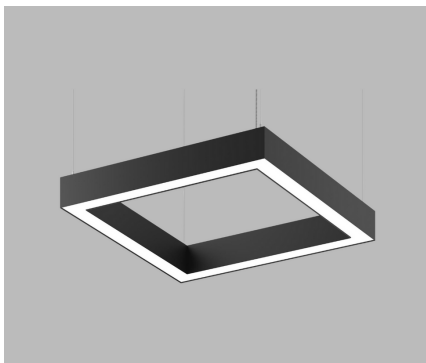

KANTO

VAR01 9910C SS30
VAR01 9910C SS40
VAR01 9910C SS60

900mm Pendant Architectural Square Luminaires

Power (W)	Lumen (lm)	Efficacy (lm/W)	Kelvin (K)	Dimension (mm)axbxc	Pcs/Pack
100W	8000	80	3000 4000 6000	900x900x80	1